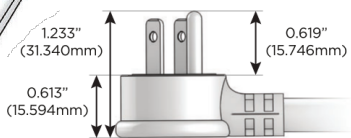

M-POWER-4T

AC POWER & DATA CONNECTIVITY SOLUTION

M-POWER-4TW-AAM6-APAB

Specs:

Modules/Ports:

- A** Tamper Resistant AC Receptacle
- M** Double USB-A (Fast Charging Ports - 18W)
- 6** CAT 6

A M 6

Distributed by