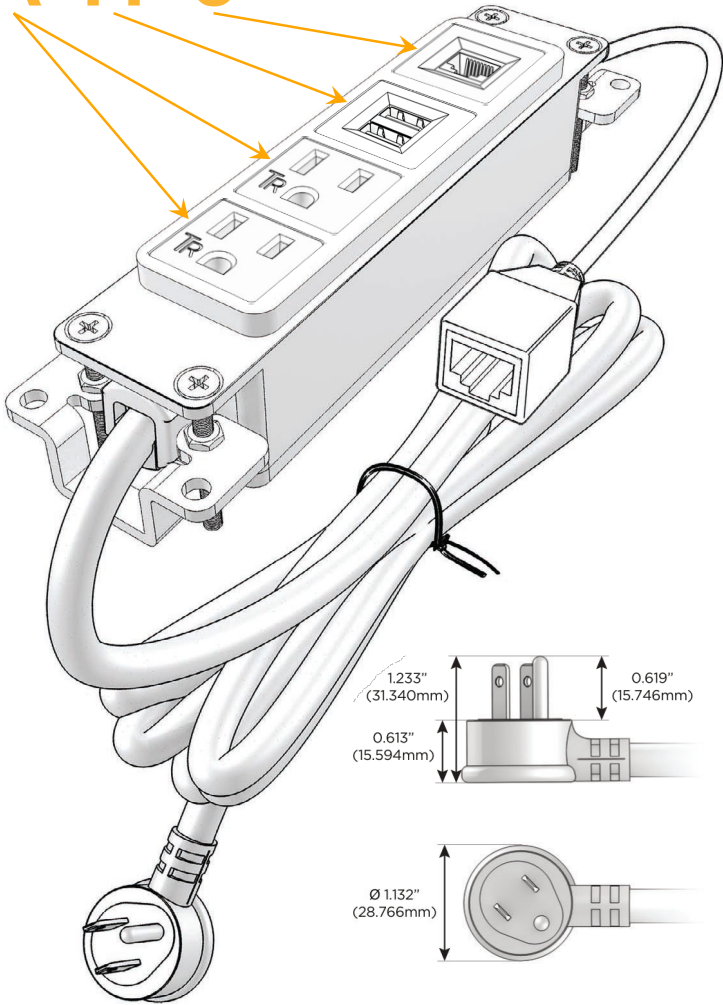

Bezel Finish: **SPECIAL ANTIQUE BRONZE (ABS)**

Custom Finishes Available M-POWER-4TW-AAM6-APAB

Features:

Module/Port Options:

- A** Tamper Resistant AC Receptacle
- E** USB-A & USB-C (20W)
- M** Double USB-A (Fast Charging Ports - 18W)
- H** HDMI
- 6** CAT 6
- 12** RJ 12
- X** Switched AC
- Y** 3-Way Switch (Low Voltage)
- V** USB-C (45W High Speed Charging Port)
- S** USB-C (25W High Speed Charging Port)
- R** Switched AC (Rocker Switch)
- D** Dimmer Switch

Plug:

- Supplied with Low Profile Flat 45° Angle 120 VAC Plug
- Optional Standard Straight 120 VAC Plug
- Optional Straight 120 VAC Pass-through Plug

- CLEAN, COMPACT DESIGN
- STREAMLINED
- LOW PROFILE
- SIDE-EXITING CORDS
- PLUG & PLAY
- 6' AC CORD & PLUG (FLAT PLUG STANDARD)
- CUSTOMIZABLE CONFIGURATIONS AND FINISHES
- UL LISTED FOR MOUNTING IN FURNITURE
- 15A

M-POWER-4T

AC POWER & DATA CONNECTIVITY SOLUTION

M-POWER-4TW-AAM6-APAB

Specs:

Modules/Ports:

- A** Tamper Resistant AC Receptacle
- M** Double USB-A (Fast Charging Ports - 18W)
- 6** CAT 6

A M 6

Distributed by