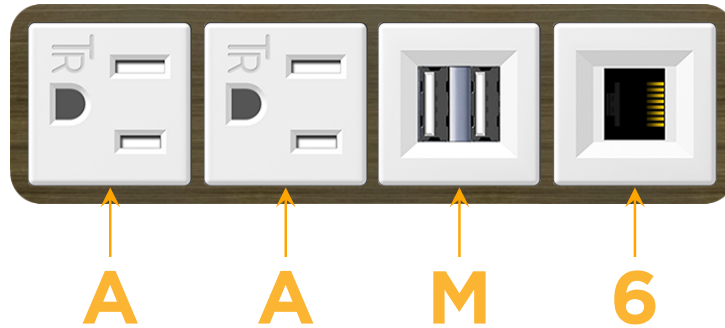

sales@mormax.com

mormax.com

Metro Light & Power's line of power & data solutions offers sophisticated design elements combined with greater ease of installation. Streamlined and low-profile, enhanced by side-exiting cords, our outlets advance the industry with their cutting edge look and feel. We believe flexibility is key, and we provide a variety of mounting options, including the ability to mount in limited spaces. Our outlets are available in many finishes and configurations, in addition to a custom color and finish capability for our clients.

Bezel Finish: **SPECIAL ANTIQUE BRONZE (ABS)**

Custom Finishes Available M-POWER-4TW-AAM6-APAB

Features:

Module/Port Options:

- A** Tamper Resistant AC Receptacle
- E** USB-A & USB-C (20W)
- M** Double USB-A (Fast Charging Ports - 18W)
- H** HDMI
- 6** CAT 6
- 12** RJ 12
- X** Switched AC
- Y** 3-Way Switch (Low Voltage)
- V** USB-C (45W High Speed Charging Port)
- S** USB-C (25W High Speed Charging Port)
- R** Switched AC (Rocker Switch)
- D** Dimmer Switch

Plug:

- Supplied with Low Profile Flat 45° Angle 120 VAC Plug
- Optional Standard Straight 120 VAC Plug
- Optional Straight 120 VAC Pass-through Plug

- CLEAN, COMPACT DESIGN
- STREAMLINED
- LOW PROFILE
- SIDE-EXITING CORDS
- PLUG & PLAY
- 6' AC CORD & PLUG (FLAT PLUG STANDARD)
- CUSTOMIZABLE CONFIGURATIONS AND FINISHES
- UL LISTED FOR MOUNTING IN FURNITURE
- 15A

M-POWER-4T

AC POWER & DATA CONNECTIVITY SOLUTION

M-POWER-4TW-AAM6-APAB

Specs:

Modules/Ports:

- A** Tamper Resistant AC Receptacle
- M** Double USB-A (Fast Charging Ports - 18W)
- 6** CAT 6

A M 6

Distributed by