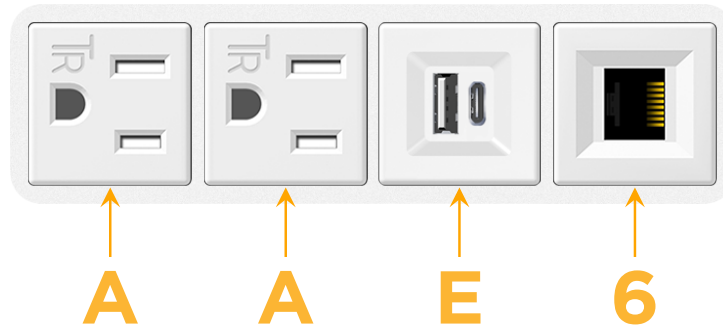

M-POWER-4T

AC POWER & DATA CONNECTIVITY SOLUTION

M-POWER-4TW-AAE6-WB

Distributed by

Mormax Company, Inc.

8 Westchester Plaza

Elmsford, NY 10523

914-699-0101

sales@mormax.com

mormax.com

Metro Light & Power's line of power & data solutions offers sophisticated design elements combined with greater ease of installation. Streamlined and low-profile, enhanced by side-exiting cords, our outlets advance the industry with their cutting edge look and feel. We believe flexibility is key, and we provide a variety of mounting options, including the ability to mount in limited spaces. Our outlets are available in many finishes and configurations, in addition to a custom color and finish capability for our clients.

Bezel Finish: **WHITE (STEEL)**

Custom Finishes Available M-POWER-4TW-AAE6-WB

Features:

Module/Port Options:

- **A** Tamper Resistant AC Receptacle
- **E** USB-A & USB-C (20W)
- **M** Double USB-A (Fast Charging Ports - 18W)
- **H** HDMI
- **6** CAT 6
- **12** RJ 12
- **X** Switched AC
- **Y** 3-Way Switch (Low Voltage)
- **V** USB-C (45W High Speed Charging Port)
- **S** USB-C (25W High Speed Charging Port)
- **R** Switched AC (Rocker Switch)
- **D** Dimmer Switch

Plug:

Supplied with Low Profile Flat 45° Angle 120 VAC Plug

Optional Standard Straight 120 VAC Plug

Optional Straight 120 VAC Pass-through Plug

- CLEAN, COMPACT DESIGN
- STREAMLINED
- LOW PROFILE
- SIDE-EXITING CORDS
- PLUG & PLAY
- 6' AC CORD & PLUG (FLAT PLUG STANDARD)
- CUSTOMIZABLE CONFIGURATIONS AND FINISHES
- UL LISTED FOR MOUNTING IN FURNITURE
- 15A