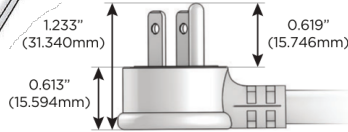

#### Plug:

Supplied with Low Profile Flat 45° Angle 120 VAC Plug

Optional Standard Straight 120 VAC Plug

Optional Straight 120 VAC Pass-through Plug

- CLEAN, COMPACT DESIGN
- STREAMLINED
- LOW PROFILE
- SIDE-EXITING CORDS
- PLUG & PLAY
- 6' AC CORD & PLUG (FLAT PLUG STANDARD)
- CUSTOMIZABLE CONFIGURATIONS AND FINISHES
- UL LISTED FOR MOUNTING IN FURNITURE
- 15A

# M-POWER-4T

AC POWER & DATA CONNECTIVITY SOLUTION

M-POWER-4TW-AAE6-WB

Specs:

**Modules/Ports:**

- A** Tamper Resistant AC Receptacle
- E** USB-A & USB-C (20W)
- 6** CAT 6

**A E 6**

Distributed by