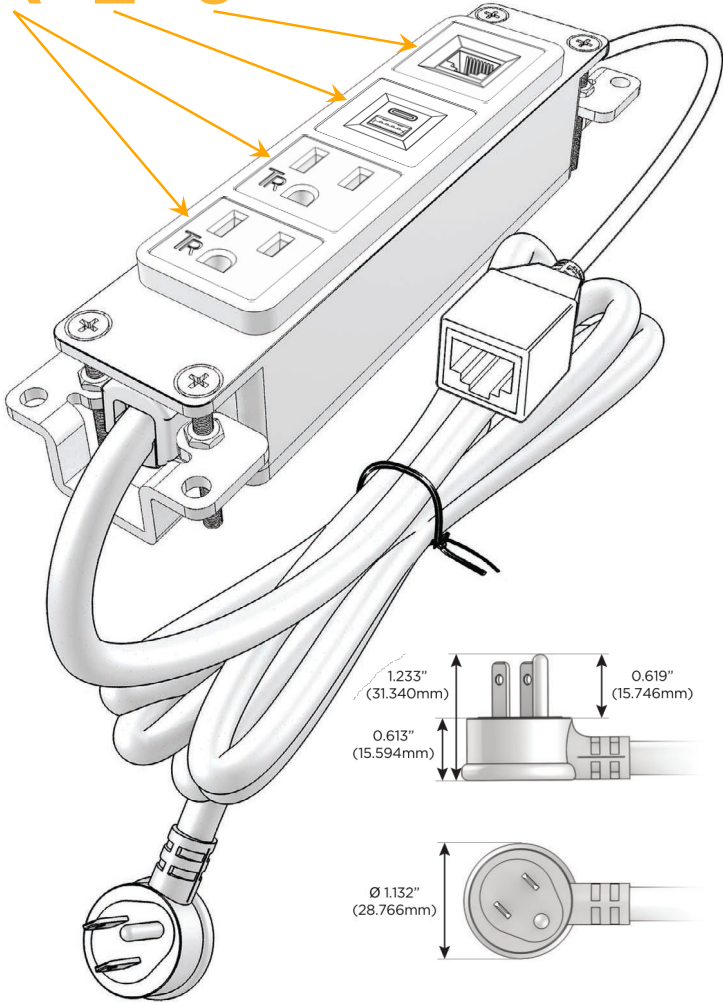

#### Module/Port Options:

- A** Tamper Resistant AC Receptacle
- E** USB-A & USB-C (20W)
- M** Double USB-A (Fast Charging Ports - 18W)
- H** HDMI
- 6** CAT 6
- 12** RJ 12
- X** Switched AC
- Y** 3-Way Switch (Low Voltage)
- V** USB-C (45W High Speed Charging Port)
- S** USB-C (25W High Speed Charging Port)
- R** Switched AC (Rocker Switch)
- D** Dimmer Switch

#### Plug:

Supplied with Low Profile Flat 45° Angle 120 VAC Plug

Optional Standard Straight 120 VAC Plug

Optional Straight 120 VAC Pass-through Plug

- CLEAN, COMPACT DESIGN
- STREAMLINED
- LOW PROFILE
- SIDE-EXITING CORDS
- PLUG & PLAY
- 6' AC CORD & PLUG (FLAT PLUG STANDARD)
- CUSTOMIZABLE CONFIGURATIONS AND FINISHES
- UL LISTED FOR MOUNTING IN FURNITURE
- 15A

# M-POWER-4T

AC POWER & DATA CONNECTIVITY SOLUTION

M-POWER-4TW-AAE6-WB

Specs:

**Modules/Ports:**

- A** Tamper Resistant AC Receptacle
- E** USB-A & USB-C (20W)
- 6** CAT 6

**A E 6**

Distributed by