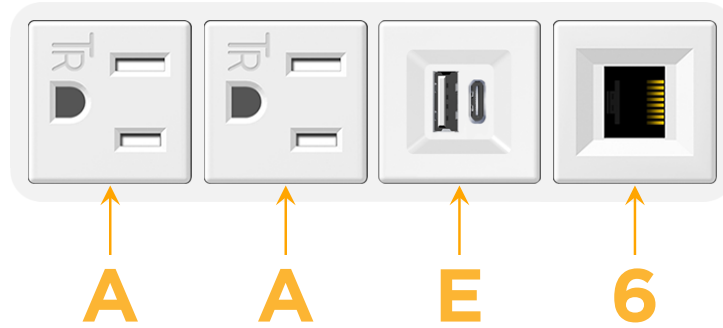

M-POWER-4T

AC POWER & DATA CONNECTIVITY SOLUTION

M-POWER-4TW-AAE6-WAB

Distributed by

Mormax Company, Inc.

8 Westchester Plaza

Elmsford, NY 10523

914-699-0101

sales@mormax.com

mormax.com

Metro Light & Power's line of power & data solutions offers sophisticated design elements combined with greater ease of installation. Streamlined and low-profile, enhanced by side-exiting cords, our outlets advance the industry with their cutting edge look and feel. We believe flexibility is key, and we provide a variety of mounting options, including the ability to mount in limited spaces. Our outlets are available in many finishes and configurations, in addition to a custom color and finish capability for our clients.

Bezel Finish: **WHITE (ABS)**

Custom Finishes Available M-POWER-4TW-AAE6-WAB

Features:

Module/Port Options:

- **A** Tamper Resistant AC Receptacle
- **E** USB-A & USB-C (20W)
- **M** Double USB-A (Fast Charging Ports - 18W)
- **H** HDMI
- **6** CAT 6
- **12** RJ 12
- **X** Switched AC
- **Y** 3-Way Switch (Low Voltage)
- **V** USB-C (45W High Speed Charging Port)
- **S** USB-C (25W High Speed Charging Port)
- **R** Switched AC (Rocker Switch)
- **D** Dimmer Switch

Plug:

Supplied with Low Profile Flat 45° Angle 120 VAC Plug

Optional Standard Straight 120 VAC Plug

Optional Straight 120 VAC Pass-through Plug

- CLEAN, COMPACT DESIGN
- STREAMLINED
- LOW PROFILE
- SIDE-EXITING CORDS
- PLUG & PLAY
- 6' AC CORD & PLUG (FLAT PLUG STANDARD)
- CUSTOMIZABLE CONFIGURATIONS AND FINISHES
- UL LISTED FOR MOUNTING IN FURNITURE
- 15A