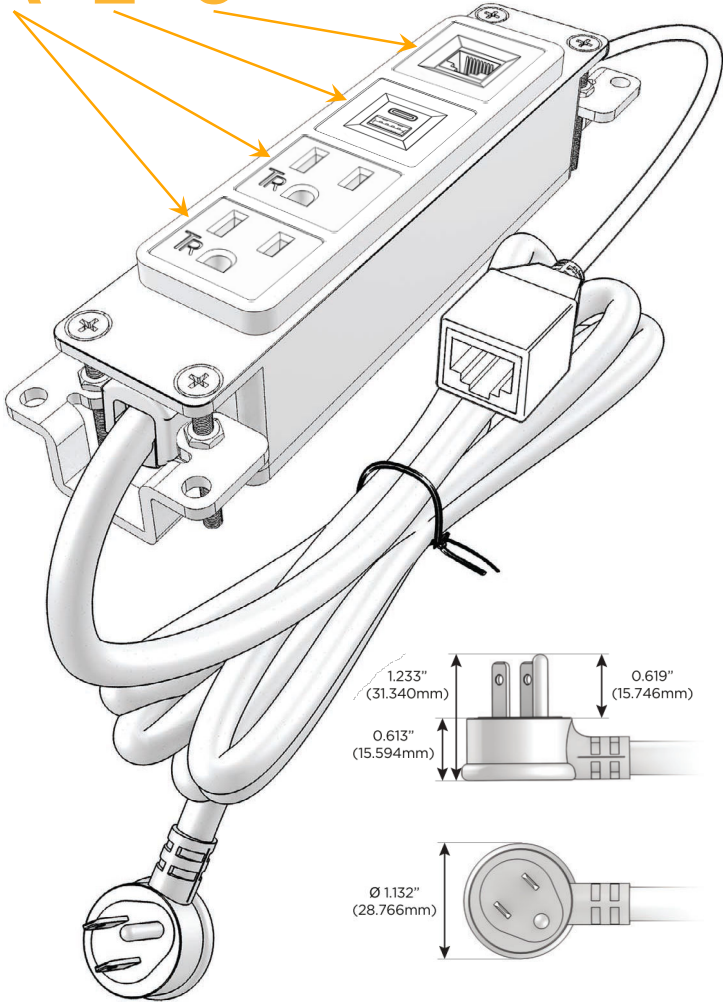

### Module/Port Options:

- A** Tamper Resistant AC Receptacle
- E** USB-A & USB-C (20W)
- M** Double USB-A (Fast Charging Ports - 18W)
- H** HDMI
- 6** CAT 6
- 12** RJ 12
- X** Switched AC
- Y** 3-Way Switch (Low Voltage)
- V** USB-C (45W High Speed Charging Port)
- S** USB-C (25W High Speed Charging Port)
- R** Switched AC (Rocker Switch)
- D** Dimmer Switch

### Plug:

Supplied with Low Profile Flat 45° Angle 120 VAC Plug

Optional Standard Straight 120 VAC Plug

Optional Straight 120 VAC Pass-through Plug

- CLEAN, COMPACT DESIGN
- STREAMLINED
- LOW PROFILE
- SIDE-EXITING CORDS
- PLUG & PLAY
- 6' AC CORD & PLUG (FLAT PLUG STANDARD)
- CUSTOMIZABLE CONFIGURATIONS AND FINISHES
- UL LISTED FOR MOUNTING IN FURNITURE
- 15A

# M-POWER-4T

AC POWER & DATA CONNECTIVITY SOLUTION

M-POWER-4TW-AAE6-WAB

Specs:

**Modules/Ports:**

- A** Tamper Resistant AC Receptacle
- E** USB-A & USB-C (20W)
- 6** CAT 6

**A E 6**

Distributed by