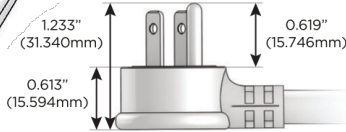

### Plug:

Supplied with Low Profile Flat 45° Angle 120 VAC Plug

Optional Standard Straight 120 VAC Plug

Optional Straight 120 VAC Pass-through Plug

- CLEAN, COMPACT DESIGN
- STREAMLINED
- LOW PROFILE
- SIDE-EXITING CORDS
- PLUG & PLAY
- 6' AC CORD & PLUG (FLAT PLUG STANDARD)
- CUSTOMIZABLE CONFIGURATIONS AND FINISHES
- UL LISTED FOR MOUNTING IN FURNITURE
- 15A

# M-POWER-4T

AC POWER & DATA CONNECTIVITY SOLUTION

M-POWER-4TW-AAE6-WAB

Specs:

**Modules/Ports:**

- A** Tamper Resistant AC Receptacle
- E** USB-A & USB-C (20W)
- 6** CAT 6

**A E 6**

Distributed by