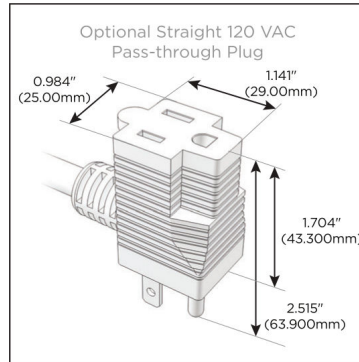

### Module/Port Options:

- A** Tamper Resistant AC Receptacle
- E** USB-A & USB-C (20W)
- M** Double USB-A (Fast Charging Ports - 18W)
- H** HDMI
- 6** CAT 6
- 12** RJ 12
- X** Switched AC
- Y** 3-Way Switch (Low Voltage)
- V** USB-C (45W High Speed Charging Port)
- S** USB-C (25W High Speed Charging Port)
- R** Switched AC (Rocker Switch)
- D** Dimmer Switch

### Plug:

Supplied with Low Profile Flat 45° Angle 120 VAC Plug

Optional Standard Straight 120 VAC Plug

Optional Straight 120 VAC Pass-through Plug

- CLEAN, COMPACT DESIGN
- STREAMLINED
- LOW PROFILE
- SIDE-EXITING CORDS
- PLUG & PLAY
- 6' AC CORD & PLUG (FLAT PLUG STANDARD)
- CUSTOMIZABLE CONFIGURATIONS AND FINISHES
- UL LISTED FOR MOUNTING IN FURNITURE
- 15A

# M-POWER-4T

AC POWER & DATA CONNECTIVITY SOLUTION

M-POWER-4TW-AAE6-WAB

Specs:

**Modules/Ports:**

- A** Tamper Resistant AC Receptacle
- E** USB-A & USB-C (20W)
- 6** CAT 6

**A E 6**

Distributed by