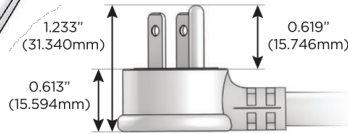

### Plug:

Supplied with Low Profile Flat 45° Angle 120 VAC Plug

Optional Standard Straight 120 VAC Plug

Optional Straight 120 VAC Pass-through Plug

- CLEAN, COMPACT DESIGN
- STREAMLINED
- LOW PROFILE
- SIDE-EXITING CORDS
- PLUG & PLAY
- 6' AC CORD & PLUG (FLAT PLUG STANDARD)
- CUSTOMIZABLE CONFIGURATIONS AND FINISHES
- UL LISTED FOR MOUNTING IN FURNITURE
- 15A

# M-POWER-4T

AC POWER & DATA CONNECTIVITY SOLUTION

M-POWER-4TW-AAE6-S3AB

Specs:

**Modules/Ports:**

- A** Tamper Resistant AC Receptacle
- E** USB-A & USB-C (20W)
- 6** CAT 6

**A E 6**

Distributed by