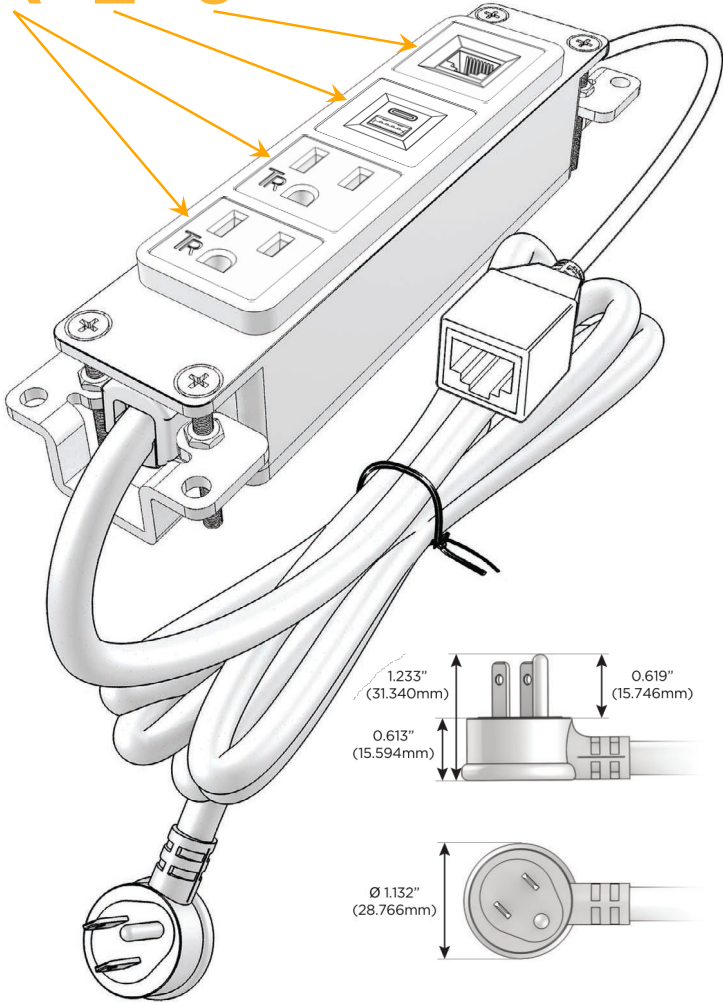

### Module/Port Options:

- A** Tamper Resistant AC Receptacle
- E** USB-A & USB-C (20W)
- M** Double USB-A (Fast Charging Ports - 18W)
- H** HDMI
- 6** CAT 6
- 12** RJ 12
- X** Switched AC
- Y** 3-Way Switch (Low Voltage)
- V** USB-C (45W High Speed Charging Port)
- S** USB-C (25W High Speed Charging Port)
- R** Switched AC (Rocker Switch)
- D** Dimmer Switch

### Plug:

Supplied with Low Profile Flat 45° Angle 120 VAC Plug

Optional Standard Straight 120 VAC Plug

Optional Straight 120 VAC Pass-through Plug

- CLEAN, COMPACT DESIGN
- STREAMLINED
- LOW PROFILE
- SIDE-EXITING CORDS
- PLUG & PLAY
- 6' AC CORD & PLUG (FLAT PLUG STANDARD)
- CUSTOMIZABLE CONFIGURATIONS AND FINISHES
- UL LISTED FOR MOUNTING IN FURNITURE
- 15A

# M-POWER-4T

AC POWER & DATA CONNECTIVITY SOLUTION

M-POWER-4TW-AAE6-S3AB

Specs:

**Modules/Ports:**

- A** Tamper Resistant AC Receptacle
- E** USB-A & USB-C (20W)
- 6** CAT 6

**A E 6**

Distributed by