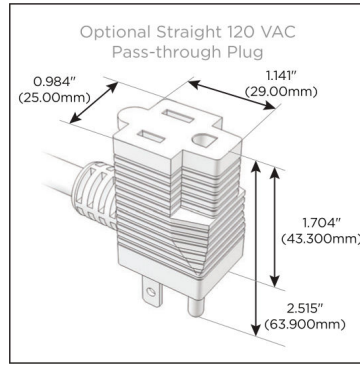

### Module/Port Options:

- A** Tamper Resistant AC Receptacle
- E** USB-A & USB-C (20W)
- M** Double USB-A (Fast Charging Ports - 18W)
- H** HDMI
- 6** CAT 6
- 12** RJ 12
- X** Switched AC
- Y** 3-Way Switch (Low Voltage)
- V** USB-C (45W High Speed Charging Port)
- S** USB-C (25W High Speed Charging Port)
- R** Switched AC (Rocker Switch)
- D** Dimmer Switch

### Plug:

Supplied with Low Profile Flat 45° Angle 120 VAC Plug

Optional Standard Straight 120 VAC Plug

Optional Straight 120 VAC Pass-through Plug

- CLEAN, COMPACT DESIGN
- STREAMLINED
- LOW PROFILE
- SIDE-EXITING CORDS
- PLUG & PLAY
- 6' AC CORD & PLUG (FLAT PLUG STANDARD)
- CUSTOMIZABLE CONFIGURATIONS AND FINISHES
- UL LISTED FOR MOUNTING IN FURNITURE
- 15A

# M-POWER-4T

AC POWER & DATA CONNECTIVITY SOLUTION

M-POWER-4TW-AAE6-S3AB

Specs:

**Modules/Ports:**

- A** Tamper Resistant AC Receptacle
- E** USB-A & USB-C (20W)
- 6** CAT 6

**A E 6**

Distributed by