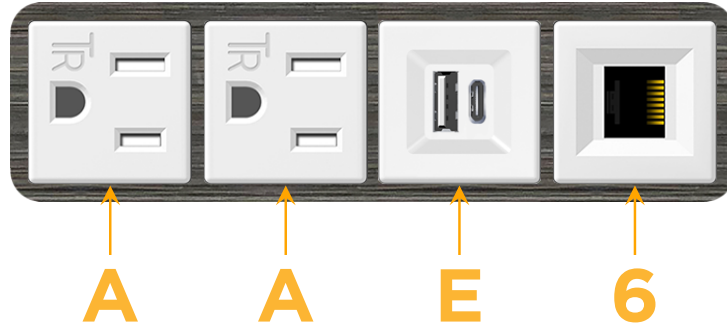

M-POWER-4T

AC POWER & DATA CONNECTIVITY SOLUTION

M-POWER-4TW-AAE6-S3AB

Distributed by

Mormax Company, Inc.

8 Westchester Plaza

Elmsford, NY 10523

914-699-0101

sales@mormax.com

mormax.com

Metro Light & Power's line of power & data solutions offers sophisticated design elements combined with greater ease of installation. Streamlined and low-profile, enhanced by side-exiting cords, our outlets advance the industry with their cutting edge look and feel. We believe flexibility is key, and we provide a variety of mounting options, including the ability to mount in limited spaces. Our outlets are available in many finishes and configurations, in addition to a custom color and finish capability for our clients.

Bezel Finish: **GUNMETAL (ABS)**

Custom Finishes Available M-POWER-4TW-AAE6-S3AB

Features:

Module/Port Options:

- **A** Tamper Resistant AC Receptacle
- **E** USB-A & USB-C (20W)
- **M** Double USB-A (Fast Charging Ports - 18W)
- **H** HDMI
- **6** CAT 6
- **12** RJ 12
- **X** Switched AC
- **Y** 3-Way Switch (Low Voltage)
- **V** USB-C (45W High Speed Charging Port)
- **S** USB-C (25W High Speed Charging Port)
- **R** Switched AC (Rocker Switch)
- **D** Dimmer Switch

Plug:

Supplied with Low Profile Flat 45° Angle 120 VAC Plug

Optional Standard Straight 120 VAC Plug

Optional Straight 120 VAC Pass-through Plug

- CLEAN, COMPACT DESIGN
- STREAMLINED
- LOW PROFILE
- SIDE-EXITING CORDS
- PLUG & PLAY
- 6' AC CORD & PLUG (FLAT PLUG STANDARD)
- CUSTOMIZABLE CONFIGURATIONS AND FINISHES
- UL LISTED FOR MOUNTING IN FURNITURE
- 15A