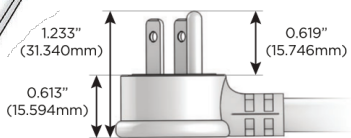

#### Plug:

- Supplied with Low Profile Flat 45° Angle 120 VAC Plug
- Optional Standard Straight 120 VAC Plug
- Optional Straight 120 VAC Pass-through Plug

- CLEAN, COMPACT DESIGN
- STREAMLINED
- LOW PROFILE
- SIDE-EXITING CORDS
- PLUG & PLAY
- 6' AC CORD & PLUG (FLAT PLUG STANDARD)
- CUSTOMIZABLE CONFIGURATIONS AND FINISHES
- UL LISTED FOR MOUNTING IN FURNITURE
- 15A

# M-POWER-4T

AC POWER & DATA CONNECTIVITY SOLUTION

M-POWER-4TW-AAE6-CRAB

Specs:

**Modules/Ports:**

- A** Tamper Resistant AC Receptacle
- E** USB-A & USB-C (20W)
- 6** CAT 6

**A E 6**

Distributed by