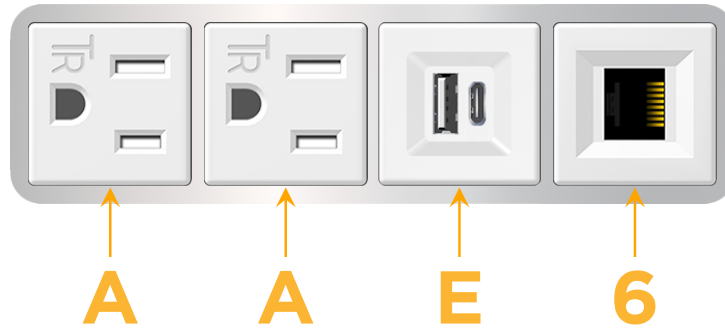

M-POWER-4T

AC POWER & DATA CONNECTIVITY SOLUTION

M-POWER-4TW-AAE6-CRAB

Distributed by

Mormax Company, Inc.

8 Westchester Plaza

Elmsford, NY 10523

914-699-0101

sales@mormax.com

mormax.com

Metro Light & Power's line of power & data solutions offers sophisticated design elements combined with greater ease of installation. Streamlined and low-profile, enhanced by side-exiting cords, our outlets advance the industry with their cutting edge look and feel. We believe flexibility is key, and we provide a variety of mounting options, including the ability to mount in limited spaces. Our outlets are available in many finishes and configurations, in addition to a custom color and finish capability for our clients.

Bezel Finish: **CHROME (ABS)**

Custom Finishes Available M-POWER-4TW-AAE6-CRAB

Features:

Module/Port Options:

- **A** Tamper Resistant AC Receptacle
- **E** USB-A & USB-C (20W)
- **M** Double USB-A (Fast Charging Ports - 18W)
- **H** HDMI
- **6** CAT 6
- **12** RJ 12
- **X** Switched AC
- **Y** 3-Way Switch (Low Voltage)
- **V** USB-C (45W High Speed Charging Port)
- **S** USB-C (25W High Speed Charging Port)
- **R** Switched AC (Rocker Switch)
- **D** Dimmer Switch

Plug:

- Supplied with Low Profile Flat 45° Angle 120 VAC Plug
- Optional Standard Straight 120 VAC Plug
- Optional Straight 120 VAC Pass-through Plug

- CLEAN, COMPACT DESIGN
- STREAMLINED
- LOW PROFILE
- SIDE-EXITING CORDS
- PLUG & PLAY
- 6' AC CORD & PLUG (FLAT PLUG STANDARD)
- CUSTOMIZABLE CONFIGURATIONS AND FINISHES
- UL LISTED FOR MOUNTING IN FURNITURE
- 15A