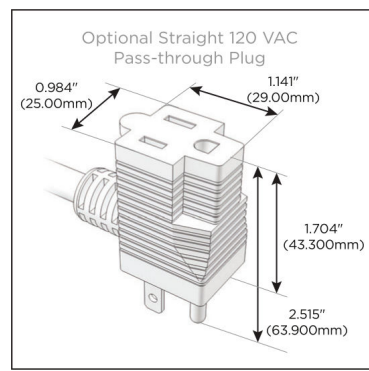

#### Module/Port Options:

- A** Tamper Resistant AC Receptacle
- E** USB-A & USB-C (20W)
- M** Double USB-A (Fast Charging Ports - 18W)
- H** HDMI
- 6** CAT 6
- 12** RJ 12
- X** Switched AC
- Y** 3-Way Switch (Low Voltage)
- V** USB-C (45W High Speed Charging Port)
- S** USB-C (25W High Speed Charging Port)
- R** Switched AC (Rocker Switch)
- D** Dimmer Switch

#### Plug:

- Supplied with Low Profile Flat 45° Angle 120 VAC Plug
- Optional Standard Straight 120 VAC Plug
- Optional Straight 120 VAC Pass-through Plug

- CLEAN, COMPACT DESIGN
- STREAMLINED
- LOW PROFILE
- SIDE-EXITING CORDS
- PLUG & PLAY
- 6' AC CORD & PLUG (FLAT PLUG STANDARD)
- CUSTOMIZABLE CONFIGURATIONS AND FINISHES
- UL LISTED FOR MOUNTING IN FURNITURE
- 15A

# M-POWER-4T

AC POWER & DATA CONNECTIVITY SOLUTION

M-POWER-4TW-AAE6-CRAB

Specs:

**Modules/Ports:**

- A** Tamper Resistant AC Receptacle
- E** USB-A & USB-C (20W)
- 6** CAT 6

**A E 6**

Distributed by