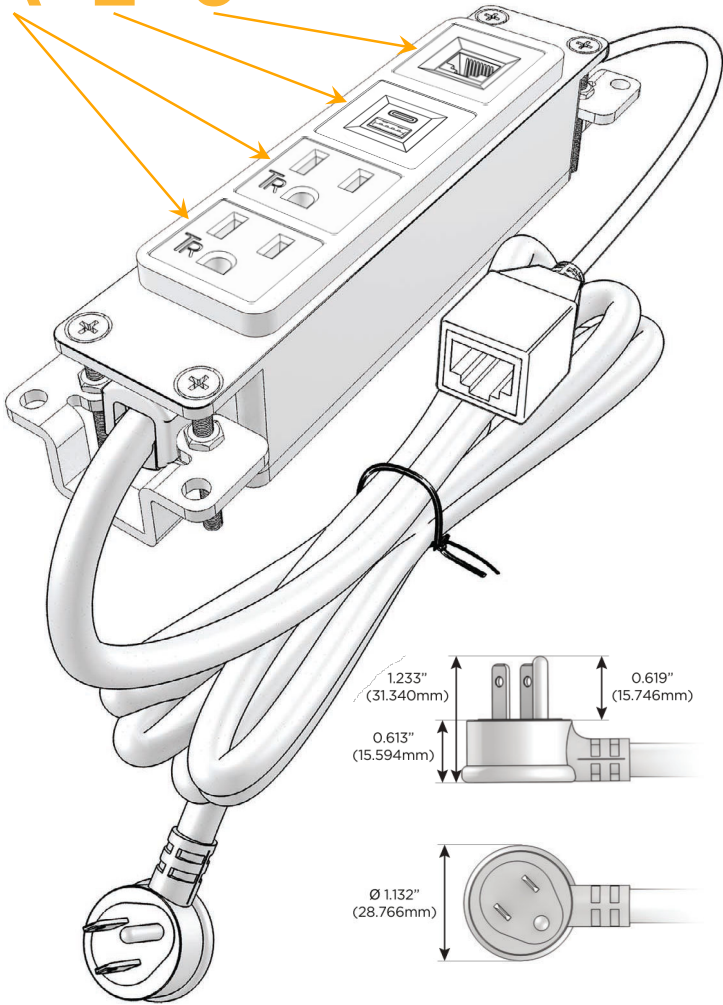

#### Module/Port Options:

- A** Tamper Resistant AC Receptacle
- E** USB-A & USB-C (20W)
- M** Double USB-A (Fast Charging Ports - 18W)
- H** HDMI
- 6** CAT 6
- 12** RJ 12
- X** Switched AC
- Y** 3-Way Switch (Low Voltage)
- V** USB-C (45W High Speed Charging Port)
- S** USB-C (25W High Speed Charging Port)
- R** Switched AC (Rocker Switch)
- D** Dimmer Switch

#### Plug:

- Supplied with Low Profile Flat 45° Angle 120 VAC Plug
- Optional Standard Straight 120 VAC Plug
- Optional Straight 120 VAC Pass-through Plug

- CLEAN, COMPACT DESIGN
- STREAMLINED
- LOW PROFILE
- SIDE-EXITING CORDS
- PLUG & PLAY
- 6' AC CORD & PLUG (FLAT PLUG STANDARD)
- CUSTOMIZABLE CONFIGURATIONS AND FINISHES
- UL LISTED FOR MOUNTING IN FURNITURE
- 15A

# M-POWER-4T

AC POWER & DATA CONNECTIVITY SOLUTION

M-POWER-4TW-AAE6-CRAB

Specs:

**Modules/Ports:**

- A** Tamper Resistant AC Receptacle
- E** USB-A & USB-C (20W)
- 6** CAT 6

**A E 6**

Distributed by