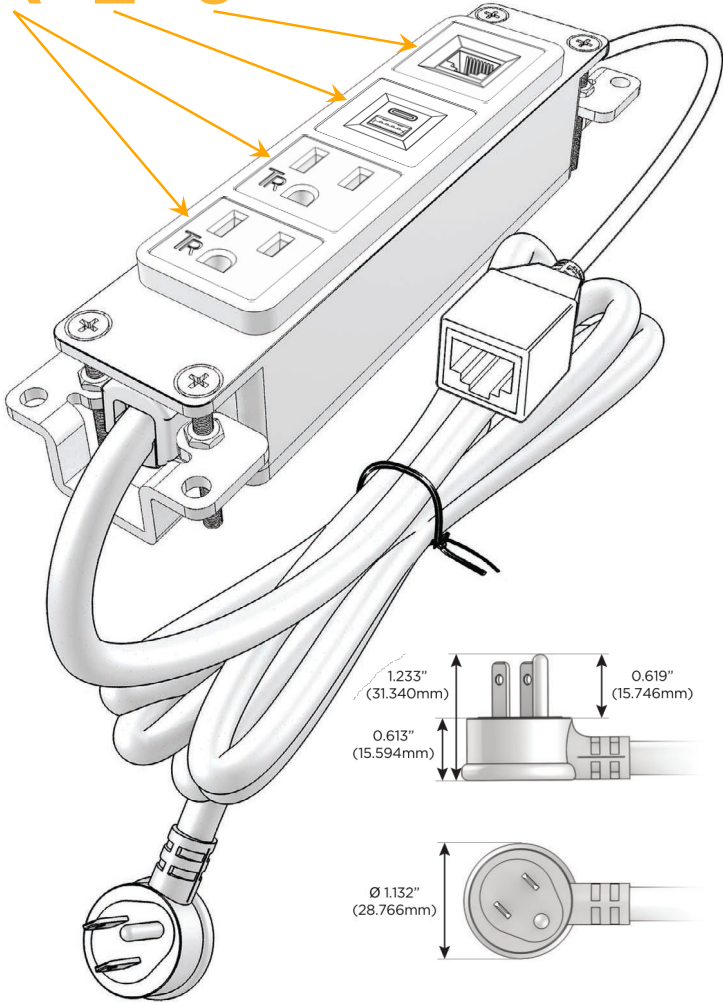

#### Module/Port Options:

- A** Tamper Resistant AC Receptacle
- E** USB-A & USB-C (20W)
- M** Double USB-A (Fast Charging Ports - 18W)
- H** HDMI
- 6** CAT 6
- 12** RJ 12
- X** Switched AC
- Y** 3-Way Switch (Low Voltage)
- V** USB-C (45W High Speed Charging Port)
- S** USB-C (25W High Speed Charging Port)
- R** Switched AC (Rocker Switch)
- D** Dimmer Switch

#### Plug:

Supplied with Low Profile Flat 45° Angle 120 VAC Plug

Optional Standard Straight 120 VAC Plug

Optional Straight 120 VAC Pass-through Plug

- CLEAN, COMPACT DESIGN
- STREAMLINED
- LOW PROFILE
- SIDE-EXITING CORDS
- PLUG & PLAY
- 6' AC CORD & PLUG (FLAT PLUG STANDARD)
- CUSTOMIZABLE CONFIGURATIONS AND FINISHES
- UL LISTED FOR MOUNTING IN FURNITURE
- 15A

# M-POWER-4T

AC POWER & DATA CONNECTIVITY SOLUTION

M-POWER-4TW-AAE6-CHAB

Specs:

**Modules/Ports:**

- A** Tamper Resistant AC Receptacle
- E** USB-A & USB-C (20W)
- 6** CAT 6

**A E 6**

Distributed by