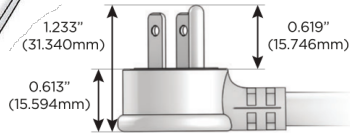

#### Plug:

Supplied with Low Profile Flat 45° Angle 120 VAC Plug

Optional Standard Straight 120 VAC Plug

Optional Straight 120 VAC Pass-through Plug

- CLEAN, COMPACT DESIGN
- STREAMLINED
- LOW PROFILE
- SIDE-EXITING CORDS
- PLUG & PLAY
- 6' AC CORD & PLUG (FLAT PLUG STANDARD)
- CUSTOMIZABLE CONFIGURATIONS AND FINISHES
- UL LISTED FOR MOUNTING IN FURNITURE
- 15A

# M-POWER-4T

AC POWER & DATA CONNECTIVITY SOLUTION

M-POWER-4TW-AAE6-CHAB

Specs:

**Modules/Ports:**

- A** Tamper Resistant AC Receptacle
- E** USB-A & USB-C (20W)
- 6** CAT 6

**A E 6**

Distributed by