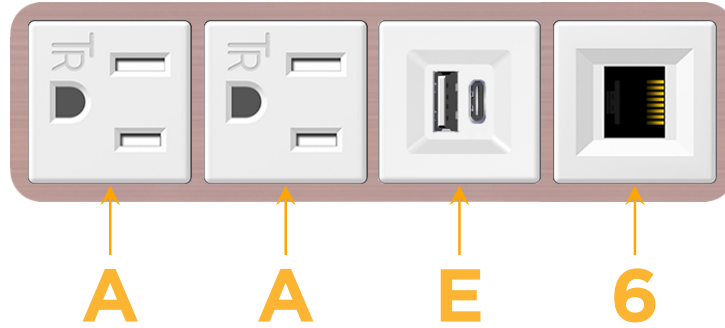

M-POWER-4T

AC POWER & DATA CONNECTIVITY SOLUTION

M-POWER-4TW-AAE6-CHAB

Distributed by

Mormax Company, Inc.

8 Westchester Plaza

Elmsford, NY 10523

914-699-0101

sales@mormax.com

mormax.com

Metro Light & Power's line of power & data solutions offers sophisticated design elements combined with greater ease of installation. Streamlined and low-profile, enhanced by side-exiting cords, our outlets advance the industry with their cutting edge look and feel. We believe flexibility is key, and we provide a variety of mounting options, including the ability to mount in limited spaces. Our outlets are available in many finishes and configurations, in addition to a custom color and finish capability for our clients.

Bezel Finish: **CHAMPAGNE (ABS)**

Custom Finishes Available M-POWER-4TW-AAE6-CHAB

Features:

Module/Port Options:

- **A** Tamper Resistant AC Receptacle
- **E** USB-A & USB-C (20W)
- **M** Double USB-A (Fast Charging Ports - 18W)
- **H** HDMI
- **6** CAT 6
- **12** RJ 12
- **X** Switched AC
- **Y** 3-Way Switch (Low Voltage)
- **V** USB-C (45W High Speed Charging Port)
- **S** USB-C (25W High Speed Charging Port)
- **R** Switched AC (Rocker Switch)
- **D** Dimmer Switch

Plug:

Supplied with Low Profile Flat 45° Angle 120 VAC Plug

Optional Standard Straight 120 VAC Plug

Optional Straight 120 VAC Pass-through Plug

- CLEAN, COMPACT DESIGN
- STREAMLINED
- LOW PROFILE
- SIDE-EXITING CORDS
- PLUG & PLAY
- 6' AC CORD & PLUG (FLAT PLUG STANDARD)
- CUSTOMIZABLE CONFIGURATIONS AND FINISHES
- UL LISTED FOR MOUNTING IN FURNITURE
- 15A