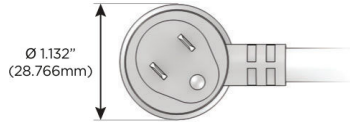

#### Plug:

Supplied with Low Profile Flat 45° Angle 120 VAC Plug

Optional Standard Straight 120 VAC Plug

Optional Straight 120 VAC Pass-through Plug

- CLEAN, COMPACT DESIGN
- STREAMLINED
- LOW PROFILE
- SIDE-EXITING CORDS
- PLUG & PLAY
- 6' AC CORD & PLUG (FLAT PLUG STANDARD)
- CUSTOMIZABLE CONFIGURATIONS AND FINISHES
- UL LISTED FOR MOUNTING IN FURNITURE
- 15A

# M-POWER-4T

AC POWER & DATA CONNECTIVITY SOLUTION

M-POWER-4TW-AAE6-CHAB

Specs:

**Modules/Ports:**

- A** Tamper Resistant AC Receptacle
- E** USB-A & USB-C (20W)
- 6** CAT 6

**A E 6**

Distributed by