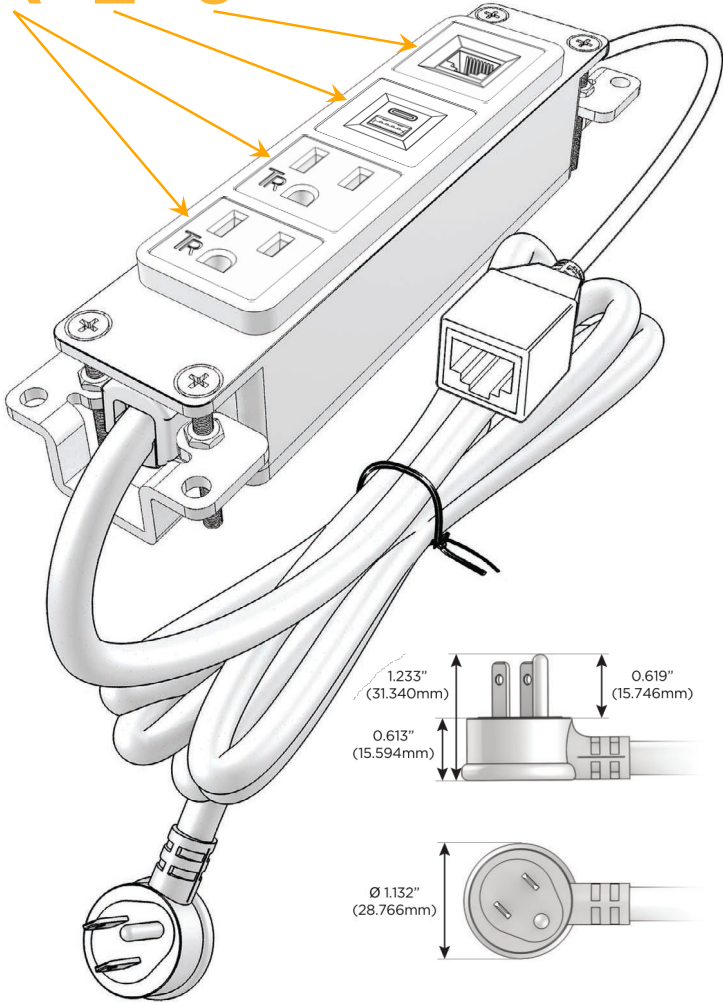

### Module/Port Options:

- A** Tamper Resistant AC Receptacle
- E** USB-A & USB-C (20W)
- M** Double USB-A (Fast Charging Ports - 18W)
- H** HDMI
- 6** CAT 6
- 12** RJ 12
- X** Switched AC
- Y** 3-Way Switch (Low Voltage)
- V** USB-C (45W High Speed Charging Port)
- S** USB-C (25W High Speed Charging Port)
- R** Switched AC (Rocker Switch)
- D** Dimmer Switch

### Plug:

Supplied with Low Profile Flat 45° Angle 120 VAC Plug

Optional Standard Straight 120 VAC Plug

Optional Straight 120 VAC Pass-through Plug

- CLEAN, COMPACT DESIGN
- STREAMLINED
- LOW PROFILE
- SIDE-EXITING CORDS
- PLUG & PLAY
- 6' AC CORD & PLUG (FLAT PLUG STANDARD)
- CUSTOMIZABLE CONFIGURATIONS AND FINISHES
- UL LISTED FOR MOUNTING IN FURNITURE
- 15A

# M-POWER-4T

AC POWER & DATA CONNECTIVITY SOLUTION

M-POWER-4TW-AAE6-BZAB

Specs:

**Modules/Ports:**

- A** Tamper Resistant AC Receptacle
- E** USB-A & USB-C (20W)
- 6** CAT 6

**A E 6**

Distributed by