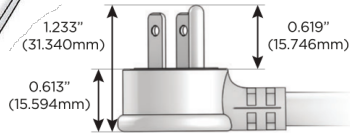

### Plug:

Supplied with Low Profile Flat 45° Angle 120 VAC Plug

Optional Standard Straight 120 VAC Plug

Optional Straight 120 VAC Pass-through Plug

- CLEAN, COMPACT DESIGN
- STREAMLINED
- LOW PROFILE
- SIDE-EXITING CORDS
- PLUG & PLAY
- 6' AC CORD & PLUG (FLAT PLUG STANDARD)
- CUSTOMIZABLE CONFIGURATIONS AND FINISHES
- UL LISTED FOR MOUNTING IN FURNITURE
- 15A

# M-POWER-4T

AC POWER & DATA CONNECTIVITY SOLUTION

M-POWER-4TW-AAE6-BZAB

Specs:

**Modules/Ports:**

- A** Tamper Resistant AC Receptacle
- E** USB-A & USB-C (20W)
- 6** CAT 6

**A E 6**

Distributed by