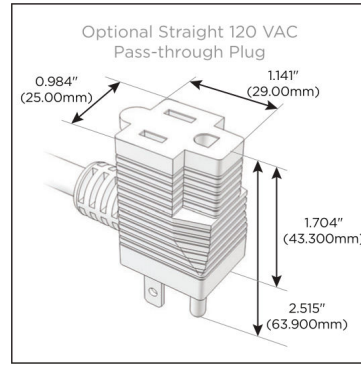

### Module/Port Options:

- A** Tamper Resistant AC Receptacle
- E** USB-A & USB-C (20W)
- M** Double USB-A (Fast Charging Ports - 18W)
- H** HDMI
- 6** CAT 6
- 12** RJ 12
- X** Switched AC
- Y** 3-Way Switch (Low Voltage)
- V** USB-C (45W High Speed Charging Port)
- S** USB-C (25W High Speed Charging Port)
- R** Switched AC (Rocker Switch)
- D** Dimmer Switch

### Plug:

Supplied with Low Profile Flat 45° Angle 120 VAC Plug

Optional Standard Straight 120 VAC Plug

Optional Straight 120 VAC Pass-through Plug

- CLEAN, COMPACT DESIGN
- STREAMLINED
- LOW PROFILE
- SIDE-EXITING CORDS
- PLUG & PLAY
- 6' AC CORD & PLUG (FLAT PLUG STANDARD)
- CUSTOMIZABLE CONFIGURATIONS AND FINISHES
- UL LISTED FOR MOUNTING IN FURNITURE
- 15A

# M-POWER-4T

AC POWER & DATA CONNECTIVITY SOLUTION

M-POWER-4TW-AAE6-BZAB

Specs:

**Modules/Ports:**

- A** Tamper Resistant AC Receptacle
- E** USB-A & USB-C (20W)
- 6** CAT 6

**A E 6**

Distributed by