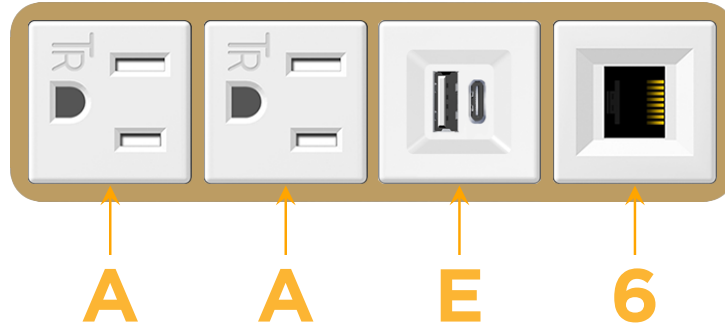

M-POWER-4T

AC POWER & DATA CONNECTIVITY SOLUTION

M-POWER-4TW-AAE6-BZAB

Distributed by

Mormax Company, Inc.

8 Westchester Plaza

Elmsford, NY 10523

914-699-0101

sales@mormax.com

mormax.com

Metro Light & Power's line of power & data solutions offers sophisticated design elements combined with greater ease of installation. Streamlined and low-profile, enhanced by side-exiting cords, our outlets advance the industry with their cutting edge look and feel. We believe flexibility is key, and we provide a variety of mounting options, including the ability to mount in limited spaces. Our outlets are available in many finishes and configurations, in addition to a custom color and finish capability for our clients.

Bezel Finish: **STANDARD BRONZE (ABS)**

Custom Finishes Available M-POWER-4TW-AAE6-BZAB

Features:

Module/Port Options:

- **A** Tamper Resistant AC Receptacle
- **E** USB-A & USB-C (20W)
- **M** Double USB-A (Fast Charging Ports - 18W)
- **H** HDMI
- **6** CAT 6
- **12** RJ 12
- **X** Switched AC
- **Y** 3-Way Switch (Low Voltage)
- **V** USB-C (45W High Speed Charging Port)
- **S** USB-C (25W High Speed Charging Port)
- **R** Switched AC (Rocker Switch)
- **D** Dimmer Switch

Plug:

Supplied with Low Profile Flat 45° Angle 120 VAC Plug

Optional Standard Straight 120 VAC Plug

Optional Straight 120 VAC Pass-through Plug

- CLEAN, COMPACT DESIGN
- STREAMLINED
- LOW PROFILE
- SIDE-EXITING CORDS
- PLUG & PLAY
- 6' AC CORD & PLUG (FLAT PLUG STANDARD)
- CUSTOMIZABLE CONFIGURATIONS AND FINISHES
- UL LISTED FOR MOUNTING IN FURNITURE
- 15A