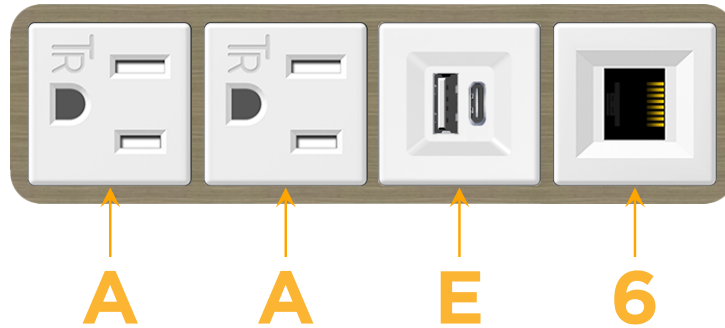

Bezel Finish: **ANTIQUED ARCHITECTURAL BRONZE (ABS)**

Custom Finishes Available M-POWER-4TW-AAE6-BZ5AAB

Features:

Module/Port Options:

- A** Tamper Resistant AC Receptacle
- E** USB-A & USB-C (20W)
- M** Double USB-A (Fast Charging Ports - 18W)
- H** HDMI
- 6** CAT 6
- 12** RJ 12
- X** Switched AC
- Y** 3-Way Switch (Low Voltage)
- V** USB-C (45W High Speed Charging Port)
- S** USB-C (25W High Speed Charging Port)
- R** Switched AC (Rocker Switch)
- D** Dimmer Switch

Plug:

Supplied with Low Profile Flat 45° Angle 120 VAC Plug

Optional Standard Straight 120 VAC Plug

Optional Straight 120 VAC Pass-through Plug

- CLEAN, COMPACT DESIGN
- STREAMLINED
- LOW PROFILE
- SIDE-EXITING CORDS
- PLUG & PLAY
- 6' AC CORD & PLUG (FLAT PLUG STANDARD)
- CUSTOMIZABLE CONFIGURATIONS AND FINISHES
- UL LISTED FOR MOUNTING IN FURNITURE
- 15A

M-POWER-4T

AC POWER & DATA CONNECTIVITY SOLUTION

M-POWER-4TW-AAE6-BZ5AAB

Specs:

Modules/Ports:

- A** Tamper Resistant AC Receptacle
- E** USB-A & USB-C (20W)
- 6** CAT 6

A E 6

Distributed by