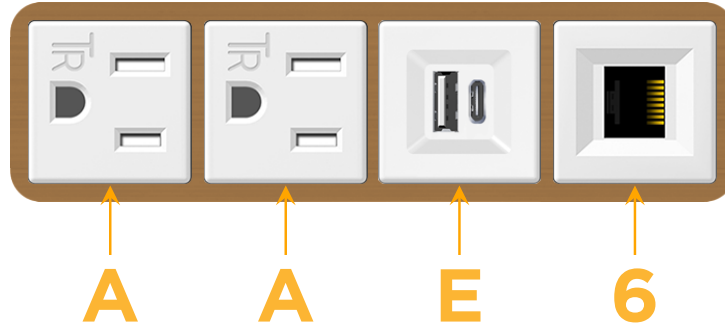

sales@mormax.com

mormax.com

Metro Light & Power's line of power & data solutions offers sophisticated design elements combined with greater ease of installation. Streamlined and low-profile, enhanced by side-exiting cords, our outlets advance the industry with their cutting edge look and feel. We believe flexibility is key, and we provide a variety of mounting options, including the ability to mount in limited spaces. Our outlets are available in many finishes and configurations, in addition to a custom color and finish capability for our clients.

Bezel Finish: **SOLID BRONZE BRUSHED**

Custom Finishes Available M-POWER-4TW-AAE6-BZ4B

Features:

Module/Port Options:

- A** Tamper Resistant AC Receptacle
- E** USB-A & USB-C (20W)
- M** Double USB-A (Fast Charging Ports - 18W)
- H** HDMI
- 6** CAT 6
- 12** RJ 12
- X** Switched AC
- Y** 3-Way Switch (Low Voltage)
- V** USB-C (45W High Speed Charging Port)
- S** USB-C (25W High Speed Charging Port)
- R** Switched AC (Rocker Switch)
- D** Dimmer Switch

Plug:

Supplied with Low Profile Flat 45° Angle 120 VAC Plug

Optional Standard Straight 120 VAC Plug

Optional Straight 120 VAC Pass-through Plug

- CLEAN, COMPACT DESIGN
- STREAMLINED
- LOW PROFILE
- SIDE-EXITING CORDS
- PLUG & PLAY
- 6' AC CORD & PLUG (FLAT PLUG STANDARD)
- CUSTOMIZABLE CONFIGURATIONS AND FINISHES
- UL LISTED FOR MOUNTING IN FURNITURE
- 15A

M-POWER-4T

AC POWER & DATA CONNECTIVITY SOLUTION

M-POWER-4TW-AAE6-BZ4B

Specs:

Modules/Ports:

- A** Tamper Resistant AC Receptacle
- E** USB-A & USB-C (20W)
- 6** CAT 6

A E 6

Distributed by