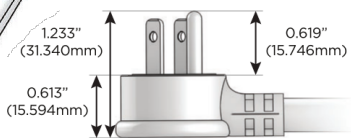

M-POWER-4T

AC POWER & DATA CONNECTIVITY SOLUTION

M-POWER-4TW-AAE6-BZ4B

Specs:

Modules/Ports:

- A** Tamper Resistant AC Receptacle
- E** USB-A & USB-C (20W)
- 6** CAT 6

A E 6

Distributed by