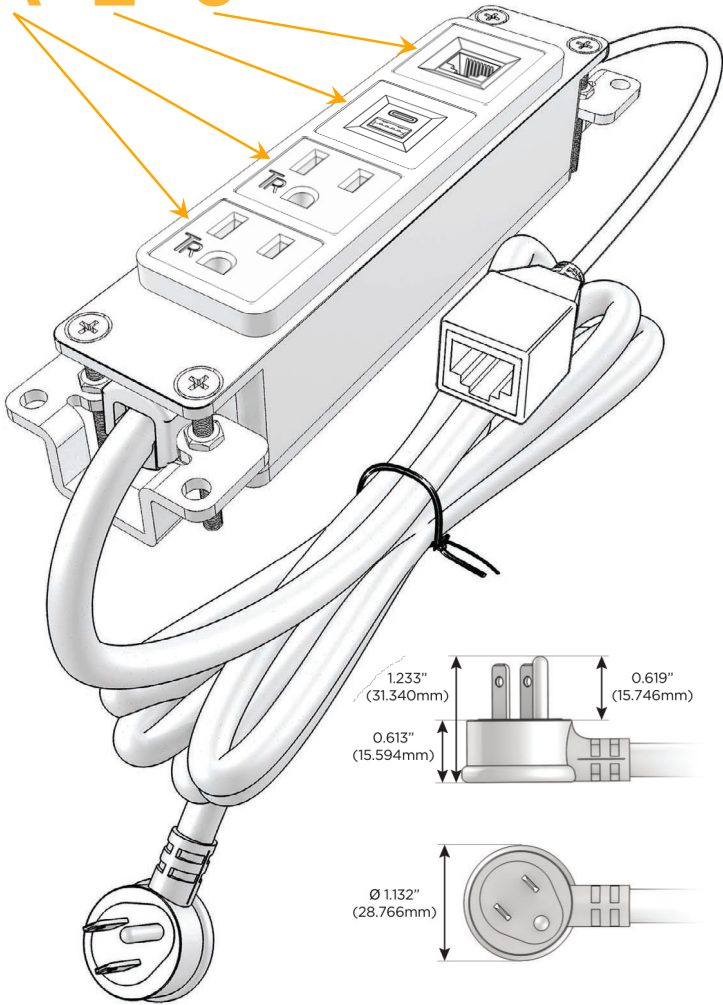

Bezel Finish: **SOLID BRONZE BRUSHED**

Custom Finishes Available M-POWER-4TW-AAE6-BZ4B

Features:

Module/Port Options:

- A** Tamper Resistant AC Receptacle
- E** USB-A & USB-C (20W)
- M** Double USB-A (Fast Charging Ports - 18W)
- H** HDMI
- 6** CAT 6
- 12** RJ 12
- X** Switched AC
- Y** 3-Way Switch (Low Voltage)
- V** USB-C (45W High Speed Charging Port)
- S** USB-C (25W High Speed Charging Port)
- R** Switched AC (Rocker Switch)
- D** Dimmer Switch

Plug:

Supplied with Low Profile Flat 45° Angle 120 VAC Plug

Optional Standard Straight 120 VAC Plug

Optional Straight 120 VAC Pass-through Plug

- CLEAN, COMPACT DESIGN
- STREAMLINED
- LOW PROFILE
- SIDE-EXITING CORDS
- PLUG & PLAY
- 6' AC CORD & PLUG (FLAT PLUG STANDARD)
- CUSTOMIZABLE CONFIGURATIONS AND FINISHES
- UL LISTED FOR MOUNTING IN FURNITURE
- 15A

M-POWER-4T

AC POWER & DATA CONNECTIVITY SOLUTION

M-POWER-4TW-AAE6-BZ4B

Specs:

Modules/Ports:

- A** Tamper Resistant AC Receptacle
- E** USB-A & USB-C (20W)
- 6** CAT 6

A E 6

Distributed by