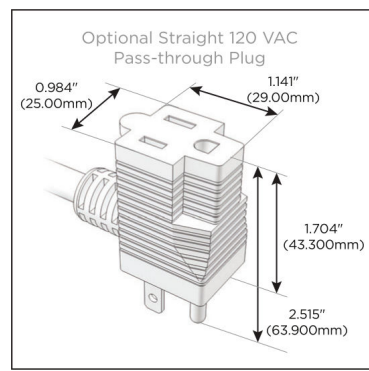

Plug:

Supplied with Low Profile Flat 45° Angle 120 VAC Plug

Optional Standard Straight 120 VAC Plug

Optional Straight 120 VAC Pass-through Plug

- CLEAN, COMPACT DESIGN
- STREAMLINED
- LOW PROFILE
- SIDE-EXITING CORDS
- PLUG & PLAY
- 6' AC CORD & PLUG (FLAT PLUG STANDARD)
- CUSTOMIZABLE CONFIGURATIONS AND FINISHES
- UL LISTED FOR MOUNTING IN FURNITURE
- 15A

M-POWER-4T

AC POWER & DATA CONNECTIVITY SOLUTION

M-POWER-4TW-AAE6-BZ4B

Specs:

Modules/Ports:

- A** Tamper Resistant AC Receptacle
- E** USB-A & USB-C (20W)
- 6** CAT 6

A E 6

Distributed by