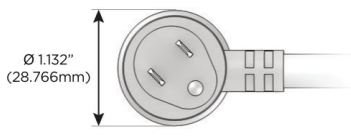

Plug:

Supplied with Low Profile Flat 45° Angle 120 VAC Plug

Optional Standard Straight 120 VAC Plug

Optional Straight 120 VAC Pass-through Plug

- CLEAN, COMPACT DESIGN
- STREAMLINED
- LOW PROFILE
- SIDE-EXITING CORDS
- PLUG & PLAY
- 6' AC CORD & PLUG (FLAT PLUG STANDARD)
- CUSTOMIZABLE CONFIGURATIONS AND FINISHES
- UL LISTED FOR MOUNTING IN FURNITURE
- 15A

M-POWER-4T

AC POWER & DATA CONNECTIVITY SOLUTION

M-POWER-4TW-AAE6-BZ4B

Specs:

Modules/Ports:

- A** Tamper Resistant AC Receptacle
- E** USB-A & USB-C (20W)
- 6** CAT 6

A E 6

Distributed by