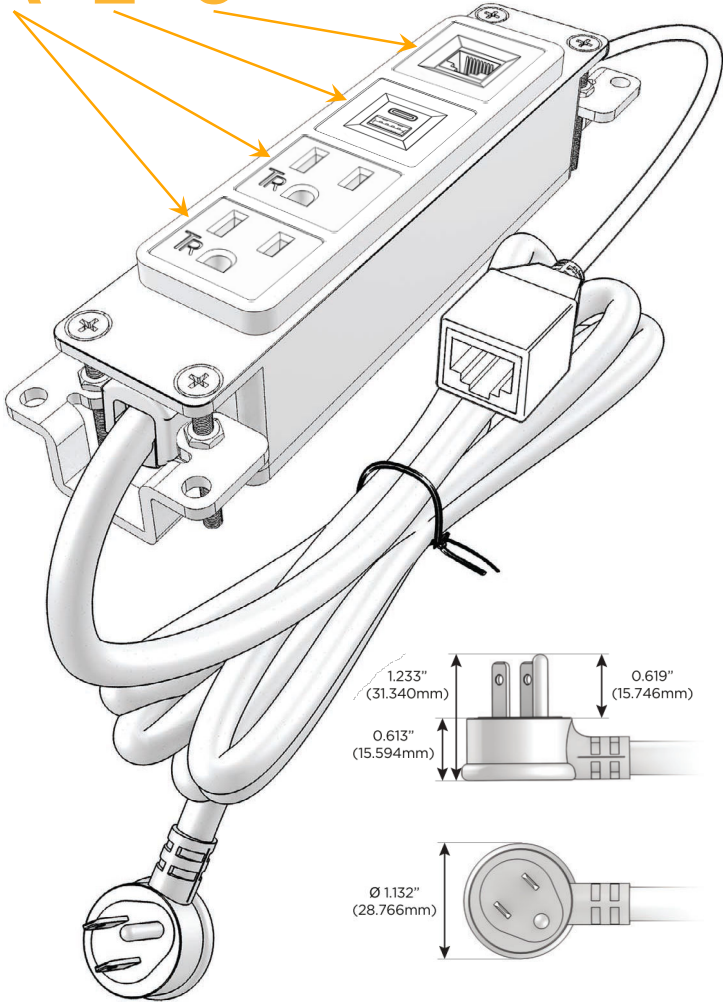

Bezel Finish: **BRASS (ABS)**

Custom Finishes Available M-POWER-4TW-AAE6-BRAB

Features:

Module/Port Options:

- A** Tamper Resistant AC Receptacle
- E** USB-A & USB-C (20W)
- M** Double USB-A (Fast Charging Ports - 18W)
- H** HDMI
- 6** CAT 6
- 12** RJ 12
- X** Switched AC
- Y** 3-Way Switch (Low Voltage)
- V** USB-C (45W High Speed Charging Port)
- S** USB-C (25W High Speed Charging Port)
- R** Switched AC (Rocker Switch)
- D** Dimmer Switch

Plug:

Supplied with Low Profile Flat 45° Angle 120 VAC Plug

Optional Standard Straight 120 VAC Plug

Optional Straight 120 VAC Pass-through Plug

- CLEAN, COMPACT DESIGN
- STREAMLINED
- LOW PROFILE
- SIDE-EXITING CORDS
- PLUG & PLAY
- 6' AC CORD & PLUG (FLAT PLUG STANDARD)
- CUSTOMIZABLE CONFIGURATIONS AND FINISHES
- UL LISTED FOR MOUNTING IN FURNITURE
- 15A

M-POWER-4T

AC POWER & DATA CONNECTIVITY SOLUTION

M-POWER-4TW-AAE6-BRAB

Specs:

Modules/Ports:

- A** Tamper Resistant AC Receptacle
- E** USB-A & USB-C (20W)
- 6** CAT 6

A E 6

Distributed by