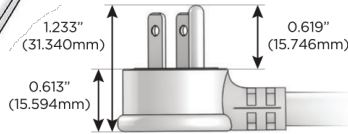

Plug:

Supplied with Low Profile Flat 45° Angle 120 VAC Plug

Optional Standard Straight 120 VAC Plug

Optional Straight 120 VAC Pass-through Plug

- CLEAN, COMPACT DESIGN
- STREAMLINED
- LOW PROFILE
- SIDE-EXITING CORDS
- PLUG & PLAY
- 6' AC CORD & PLUG (FLAT PLUG STANDARD)
- CUSTOMIZABLE CONFIGURATIONS AND FINISHES
- UL LISTED FOR MOUNTING IN FURNITURE
- 15A

M-POWER-4T

AC POWER & DATA CONNECTIVITY SOLUTION

M-POWER-4TW-AAE6-BRAB

Specs:

Modules/Ports:

- A** Tamper Resistant AC Receptacle
- E** USB-A & USB-C (20W)
- 6** CAT 6

A E 6

Distributed by