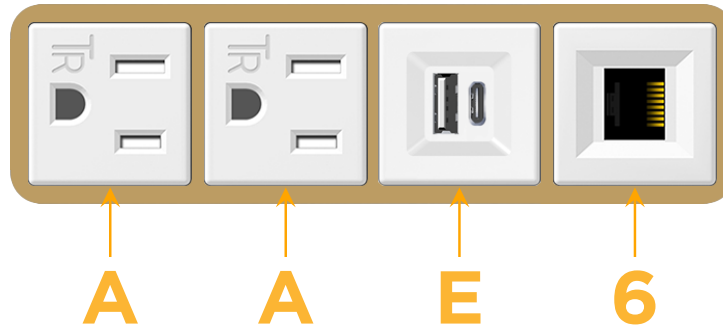

sales@mormax.com

mormax.com

Metro Light & Power's line of power & data solutions offers sophisticated design elements combined with greater ease of installation. Streamlined and low-profile, enhanced by side-exiting cords, our outlets advance the industry with their cutting edge look and feel. We believe flexibility is key, and we provide a variety of mounting options, including the ability to mount in limited spaces. Our outlets are available in many finishes and configurations, in addition to a custom color and finish capability for our clients.

Bezel Finish: **BRASS (ABS)**

Custom Finishes Available M-POWER-4TW-AAE6-BRAB

Features:

Module/Port Options:

- A** Tamper Resistant AC Receptacle
- E** USB-A & USB-C (20W)
- M** Double USB-A (Fast Charging Ports - 18W)
- H** HDMI
- 6** CAT 6
- 12** RJ 12
- X** Switched AC
- Y** 3-Way Switch (Low Voltage)
- V** USB-C (45W High Speed Charging Port)
- S** USB-C (25W High Speed Charging Port)
- R** Switched AC (Rocker Switch)
- D** Dimmer Switch

Plug:

Supplied with Low Profile Flat 45° Angle 120 VAC Plug

Optional Standard Straight 120 VAC Plug

Optional Straight 120 VAC Pass-through Plug

- CLEAN, COMPACT DESIGN
- STREAMLINED
- LOW PROFILE
- SIDE-EXITING CORDS
- PLUG & PLAY
- 6' AC CORD & PLUG (FLAT PLUG STANDARD)
- CUSTOMIZABLE CONFIGURATIONS AND FINISHES
- UL LISTED FOR MOUNTING IN FURNITURE
- 15A

M-POWER-4T

AC POWER & DATA CONNECTIVITY SOLUTION

M-POWER-4TW-AAE6-BRAB

Specs:

Modules/Ports:

- A** Tamper Resistant AC Receptacle
- E** USB-A & USB-C (20W)
- 6** CAT 6

A E 6

Distributed by