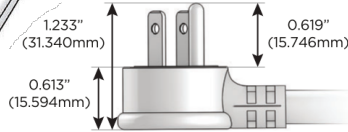

### Plug:

Supplied with Low Profile Flat 45° Angle 120 VAC Plug

Optional Standard Straight 120 VAC Plug

Optional Straight 120 VAC Pass-through Plug

- CLEAN, COMPACT DESIGN
- STREAMLINED
- LOW PROFILE
- SIDE-EXITING CORDS
- PLUG & PLAY
- 6' AC CORD & PLUG (FLAT PLUG STANDARD)
- CUSTOMIZABLE CONFIGURATIONS AND FINISHES
- UL LISTED FOR MOUNTING IN FURNITURE
- 15A

# M-POWER-4T

AC POWER & DATA CONNECTIVITY SOLUTION

M-POWER-4TW-AAE6-BRAAB

Specs:

**Modules/Ports:**

- A** Tamper Resistant AC Receptacle
- E** USB-A & USB-C (20W)
- 6** CAT 6

**A E 6**

Distributed by