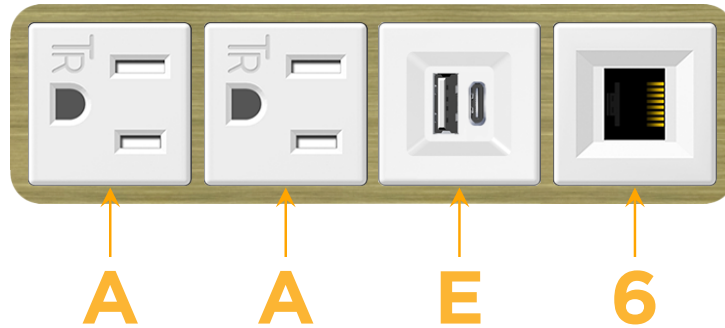

M-POWER-4T

AC POWER & DATA CONNECTIVITY SOLUTION

M-POWER-4TW-AAE6-BRAAB

Distributed by

Mormax Company, Inc.

8 Westchester Plaza

Elmsford, NY 10523

914-699-0101

sales@mormax.com

mormax.com

Metro Light & Power's line of power & data solutions offers sophisticated design elements combined with greater ease of installation. Streamlined and low-profile, enhanced by side-exiting cords, our outlets advance the industry with their cutting edge look and feel. We believe flexibility is key, and we provide a variety of mounting options, including the ability to mount in limited spaces. Our outlets are available in many finishes and configurations, in addition to a custom color and finish capability for our clients.

Bezel Finish: **BRASS ANTIQUED (ABS)**

Custom Finishes Available M-POWER-4TW-AAE6-BRAAB

Features:

Module/Port Options:

- **A** Tamper Resistant AC Receptacle
- **E** USB-A & USB-C (20W)
- **M** Double USB-A (Fast Charging Ports - 18W)
- **H** HDMI
- **6** CAT 6
- **12** RJ 12
- **X** Switched AC
- **Y** 3-Way Switch (Low Voltage)
- **V** USB-C (45W High Speed Charging Port)
- **S** USB-C (25W High Speed Charging Port)
- **R** Switched AC (Rocker Switch)
- **D** Dimmer Switch

Plug:

Supplied with Low Profile Flat 45° Angle 120 VAC Plug

Optional Standard Straight 120 VAC Plug

Optional Straight 120 VAC Pass-through Plug

- CLEAN, COMPACT DESIGN
- STREAMLINED
- LOW PROFILE
- SIDE-EXITING CORDS
- PLUG & PLAY
- 6' AC CORD & PLUG (FLAT PLUG STANDARD)
- CUSTOMIZABLE CONFIGURATIONS AND FINISHES
- UL LISTED FOR MOUNTING IN FURNITURE
- 15A