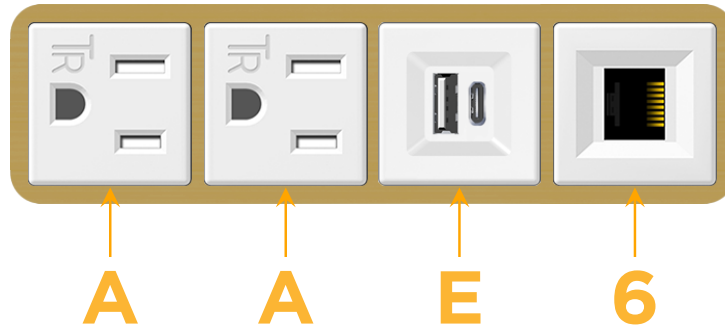

sales@mormax.com

mormax.com

Metro Light & Power's line of power & data solutions offers sophisticated design elements combined with greater ease of installation. Streamlined and low-profile, enhanced by side-exiting cords, our outlets advance the industry with their cutting edge look and feel. We believe flexibility is key, and we provide a variety of mounting options, including the ability to mount in limited spaces. Our outlets are available in many finishes and configurations, in addition to a custom color and finish capability for our clients.

Bezel Finish: **SOLID BRASS BRUSHED**

Custom Finishes Available M-POWER-4TW-AAE6-BR4B

Features:

Module/Port Options:

- A** Tamper Resistant AC Receptacle
- E** USB-A & USB-C (20W)
- M** Double USB-A (Fast Charging Ports - 18W)
- H** HDMI
- 6** CAT 6
- 12** RJ 12
- X** Switched AC
- Y** 3-Way Switch (Low Voltage)
- V** USB-C (45W High Speed Charging Port)
- S** USB-C (25W High Speed Charging Port)
- R** Switched AC (Rocker Switch)
- D** Dimmer Switch

Plug:

Supplied with Low Profile Flat 45° Angle 120 VAC Plug

Optional Standard Straight 120 VAC Plug

Optional Straight 120 VAC Pass-through Plug

- CLEAN, COMPACT DESIGN
- STREAMLINED
- LOW PROFILE
- SIDE-EXITING CORDS
- PLUG & PLAY
- 6' AC CORD & PLUG (FLAT PLUG STANDARD)
- CUSTOMIZABLE CONFIGURATIONS AND FINISHES
- UL LISTED FOR MOUNTING IN FURNITURE
- 15A

M-POWER-4T

AC POWER & DATA CONNECTIVITY SOLUTION

M-POWER-4TW-AAE6-BR4B

Specs:

Modules/Ports:

- A** Tamper Resistant AC Receptacle
- E** USB-A & USB-C (20W)
- 6** CAT 6

A E 6

Distributed by