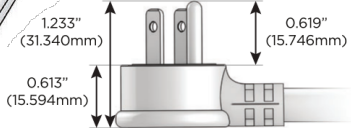

M-POWER-4T

AC POWER & DATA CONNECTIVITY SOLUTION

M-POWER-4TW-AAE6-BR4B

Specs:

Modules/Ports:

- A** Tamper Resistant AC Receptacle
- E** USB-A & USB-C (20W)
- 6** CAT 6

A E 6

Distributed by