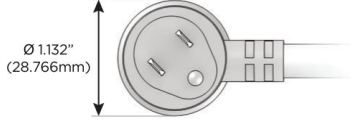

Plug:

Supplied with Low Profile Flat 45° Angle 120 VAC Plug

Optional Standard Straight 120 VAC Plug

Optional Straight 120 VAC Pass-through Plug

- CLEAN, COMPACT DESIGN
- STREAMLINED
- LOW PROFILE
- SIDE-EXITING CORDS
- PLUG & PLAY
- 6' AC CORD & PLUG (FLAT PLUG STANDARD)
- CUSTOMIZABLE CONFIGURATIONS AND FINISHES
- UL LISTED FOR MOUNTING IN FURNITURE
- 15A

M-POWER-4T

AC POWER & DATA CONNECTIVITY SOLUTION

M-POWER-4TW-AAE6-BR4B

Specs:

Modules/Ports:

- A** Tamper Resistant AC Receptacle
- E** USB-A & USB-C (20W)
- 6** CAT 6

A E 6

Distributed by