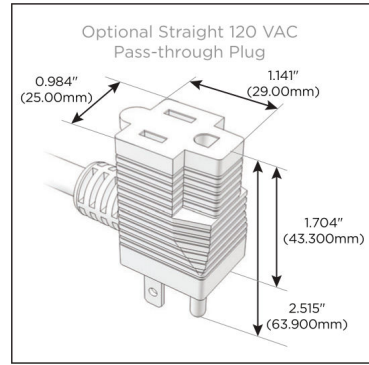

Plug:

Supplied with Low Profile Flat 45° Angle 120 VAC Plug

Optional Standard Straight 120 VAC Plug

Optional Straight 120 VAC Pass-through Plug

- CLEAN, COMPACT DESIGN
- STREAMLINED
- LOW PROFILE
- SIDE-EXITING CORDS
- PLUG & PLAY
- 6' AC CORD & PLUG (FLAT PLUG STANDARD)
- CUSTOMIZABLE CONFIGURATIONS AND FINISHES
- UL LISTED FOR MOUNTING IN FURNITURE
- 15A

M-POWER-4T

AC POWER & DATA CONNECTIVITY SOLUTION

M-POWER-4TW-AAE6-BR4B

Specs:

Modules/Ports:

- A** Tamper Resistant AC Receptacle
- E** USB-A & USB-C (20W)
- 6** CAT 6

A E 6

Distributed by