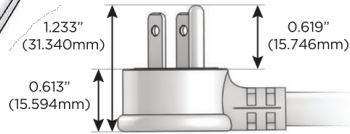

### Plug:

Supplied with Low Profile Flat 45° Angle 120 VAC Plug

Optional Standard Straight 120 VAC Plug

Optional Straight 120 VAC Pass-through Plug

- CLEAN, COMPACT DESIGN
- STREAMLINED
- LOW PROFILE
- SIDE-EXITING CORDS
- PLUG & PLAY
- 6' AC CORD & PLUG (FLAT PLUG STANDARD)
- CUSTOMIZABLE CONFIGURATIONS AND FINISHES
- UL LISTED FOR MOUNTING IN FURNITURE
- 15A

# M-POWER-4T

AC POWER & DATA CONNECTIVITY SOLUTION

M-POWER-4TW-AAE6-BB

Specs:

**Modules/Ports:**

- A** Tamper Resistant AC Receptacle
- E** USB-A & USB-C (20W)
- 6** CAT 6

**A E 6**

Distributed by