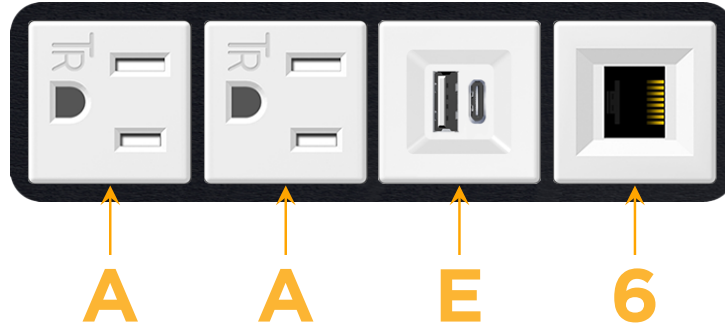

M-POWER-4T

AC POWER & DATA CONNECTIVITY SOLUTION

M-POWER-4TW-AAE6-BB

Distributed by

Mormax Company, Inc.

8 Westchester Plaza

Elmsford, NY 10523

914-699-0101

sales@mormax.com

mormax.com

Metro Light & Power's line of power & data solutions offers sophisticated design elements combined with greater ease of installation. Streamlined and low-profile, enhanced by side-exiting cords, our outlets advance the industry with their cutting edge look and feel. We believe flexibility is key, and we provide a variety of mounting options, including the ability to mount in limited spaces. Our outlets are available in many finishes and configurations, in addition to a custom color and finish capability for our clients.

Bezel Finish: **BLACK (STEEL)**

Custom Finishes Available M-POWER-4TW-AAE6-BB

Features:

Module/Port Options:

- **A** Tamper Resistant AC Receptacle
- **E** USB-A & USB-C (20W)
- **M** Double USB-A (Fast Charging Ports - 18W)
- **H** HDMI
- **6** CAT 6
- **12** RJ 12
- **X** Switched AC
- **Y** 3-Way Switch (Low Voltage)
- **V** USB-C (45W High Speed Charging Port)
- **S** USB-C (25W High Speed Charging Port)
- **R** Switched AC (Rocker Switch)
- **D** Dimmer Switch

Plug:

Supplied with Low Profile Flat 45° Angle 120 VAC Plug

Optional Standard Straight 120 VAC Plug

Optional Straight 120 VAC Pass-through Plug

- CLEAN, COMPACT DESIGN
- STREAMLINED
- LOW PROFILE
- SIDE-EXITING CORDS
- PLUG & PLAY
- 6' AC CORD & PLUG (FLAT PLUG STANDARD)
- CUSTOMIZABLE CONFIGURATIONS AND FINISHES
- UL LISTED FOR MOUNTING IN FURNITURE
- 15A