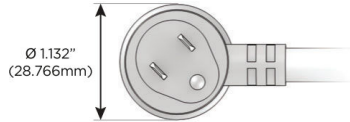

### Plug:

Supplied with Low Profile Flat 45° Angle 120 VAC Plug

Optional Standard Straight 120 VAC Plug

Optional Straight 120 VAC Pass-through Plug

- CLEAN, COMPACT DESIGN
- STREAMLINED
- LOW PROFILE
- SIDE-EXITING CORDS
- PLUG & PLAY
- 6' AC CORD & PLUG (FLAT PLUG STANDARD)
- CUSTOMIZABLE CONFIGURATIONS AND FINISHES
- UL LISTED FOR MOUNTING IN FURNITURE
- 15A

# M-POWER-4T

AC POWER & DATA CONNECTIVITY SOLUTION

M-POWER-4TW-AAE6-BB

Specs:

**Modules/Ports:**

- A** Tamper Resistant AC Receptacle
- E** USB-A & USB-C (20W)
- 6** CAT 6

**A E 6**

Distributed by