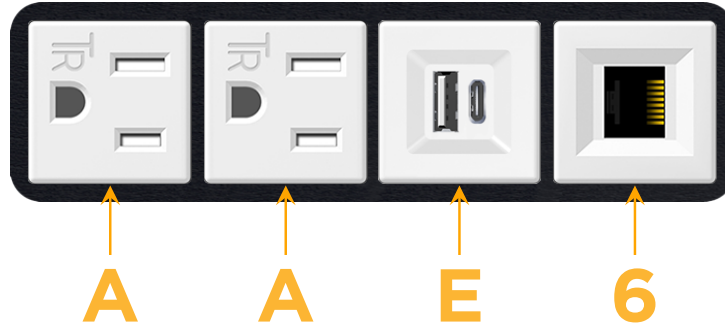

sales@mormax.com

mormax.com

Metro Light & Power's line of power & data solutions offers sophisticated design elements combined with greater ease of installation. Streamlined and low-profile, enhanced by side-exiting cords, our outlets advance the industry with their cutting edge look and feel. We believe flexibility is key, and we provide a variety of mounting options, including the ability to mount in limited spaces. Our outlets are available in many finishes and configurations, in addition to a custom color and finish capability for our clients.

Bezel Finish: **SATIN BLACK (ABS)**

Custom Finishes Available M-POWER-4TW-AAE6-B2AB

Features:

Module/Port Options:

- A** Tamper Resistant AC Receptacle
- E** USB-A & USB-C (20W)
- M** Double USB-A (Fast Charging Ports - 18W)
- H** HDMI
- 6** CAT 6
- 12** RJ 12
- X** Switched AC
- Y** 3-Way Switch (Low Voltage)
- V** USB-C (45W High Speed Charging Port)
- S** USB-C (25W High Speed Charging Port)
- R** Switched AC (Rocker Switch)
- D** Dimmer Switch

Plug:

Supplied with Low Profile Flat 45° Angle 120 VAC Plug

Optional Standard Straight 120 VAC Plug

Optional Straight 120 VAC Pass-through Plug

- CLEAN, COMPACT DESIGN
- STREAMLINED
- LOW PROFILE
- SIDE-EXITING CORDS
- PLUG & PLAY
- 6' AC CORD & PLUG (FLAT PLUG STANDARD)
- CUSTOMIZABLE CONFIGURATIONS AND FINISHES
- UL LISTED FOR MOUNTING IN FURNITURE
- 15A

M-POWER-4T

AC POWER & DATA CONNECTIVITY SOLUTION

M-POWER-4TW-AAE6-B2AB

Specs:

Modules/Ports:

- A** Tamper Resistant AC Receptacle
- E** USB-A & USB-C (20W)
- 6** CAT 6

A E 6

Distributed by