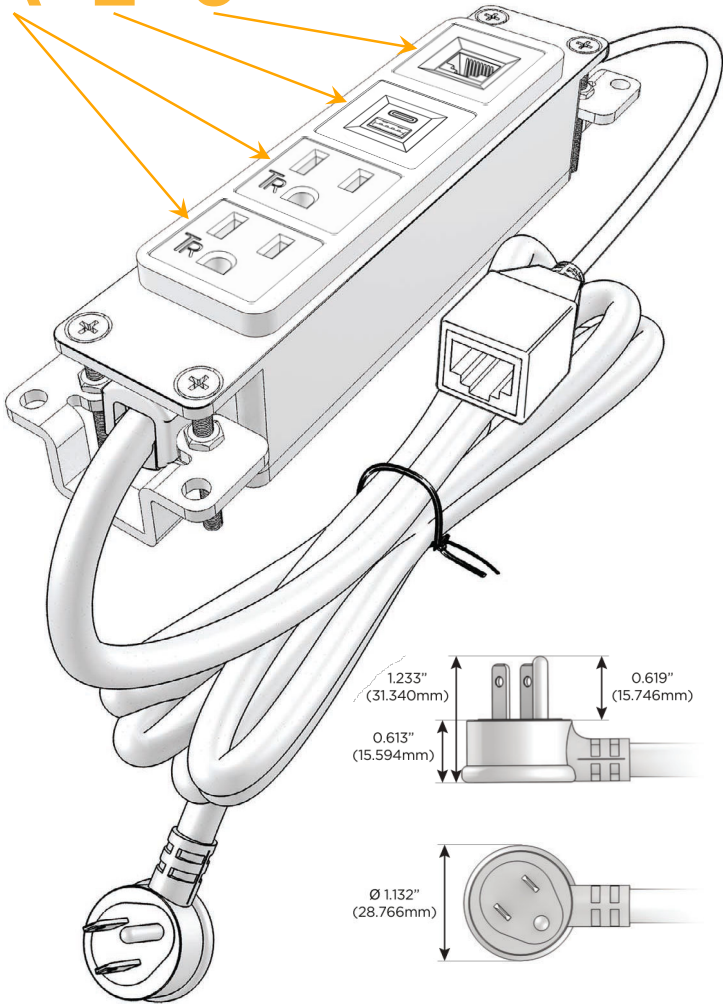

Bezel Finish: **SATIN BLACK (ABS)**

Custom Finishes Available M-POWER-4TW-AAE6-B2AB

Features:

Module/Port Options:

- A** Tamper Resistant AC Receptacle
- E** USB-A & USB-C (20W)
- M** Double USB-A (Fast Charging Ports - 18W)
- H** HDMI
- 6** CAT 6
- 12** RJ 12
- X** Switched AC
- Y** 3-Way Switch (Low Voltage)
- V** USB-C (45W High Speed Charging Port)
- S** USB-C (25W High Speed Charging Port)
- R** Switched AC (Rocker Switch)
- D** Dimmer Switch

Plug:

Supplied with Low Profile Flat 45° Angle 120 VAC Plug

Optional Standard Straight 120 VAC Plug

Optional Straight 120 VAC Pass-through Plug

- CLEAN, COMPACT DESIGN
- STREAMLINED
- LOW PROFILE
- SIDE-EXITING CORDS
- PLUG & PLAY
- 6' AC CORD & PLUG (FLAT PLUG STANDARD)
- CUSTOMIZABLE CONFIGURATIONS AND FINISHES
- UL LISTED FOR MOUNTING IN FURNITURE
- 15A

M-POWER-4T

AC POWER & DATA CONNECTIVITY SOLUTION

M-POWER-4TW-AAE6-B2AB

Specs:

Modules/Ports:

- A** Tamper Resistant AC Receptacle
- E** USB-A & USB-C (20W)
- 6** CAT 6

A E 6

Distributed by