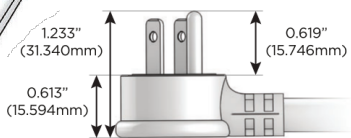

M-POWER-4T

AC POWER & DATA CONNECTIVITY SOLUTION

M-POWER-4TW-AAE6-B2AB

Specs:

Modules/Ports:

- A** Tamper Resistant AC Receptacle
- E** USB-A & USB-C (20W)
- 6** CAT 6

A E 6

Distributed by