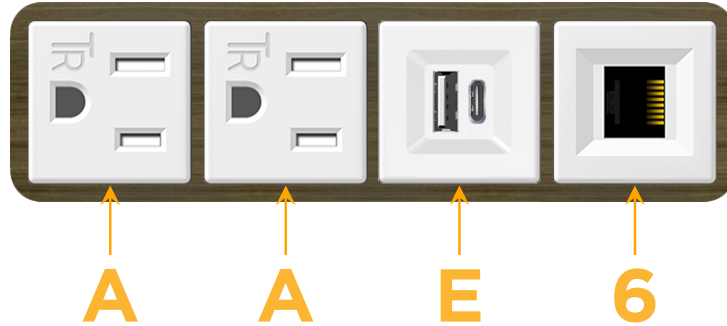

M-POWER-4T

AC POWER & DATA CONNECTIVITY SOLUTION

M-POWER-4TW-AAE6-APAB

Distributed by

Mormax Company, Inc.

8 Westchester Plaza

Elmsford, NY 10523

914-699-0101

sales@mormax.com

mormax.com

Metro Light & Power's line of power & data solutions offers sophisticated design elements combined with greater ease of installation. Streamlined and low-profile, enhanced by side-exiting cords, our outlets advance the industry with their cutting edge look and feel. We believe flexibility is key, and we provide a variety of mounting options, including the ability to mount in limited spaces. Our outlets are available in many finishes and configurations, in addition to a custom color and finish capability for our clients.

Bezel Finish: **SPECIAL ANTIQUE BRONZE (ABS)**

Custom Finishes Available M-POWER-4TW-AAE6-APAB

Features:

Module/Port Options:

- **A** Tamper Resistant AC Receptacle
- **E** USB-A & USB-C (20W)
- **M** Double USB-A (Fast Charging Ports - 18W)
- **H** HDMI
- **6** CAT 6
- **12** RJ 12
- **X** Switched AC
- **Y** 3-Way Switch (Low Voltage)
- **V** USB-C (45W High Speed Charging Port)
- **S** USB-C (25W High Speed Charging Port)
- **R** Switched AC (Rocker Switch)
- **D** Dimmer Switch

Plug:

Supplied with Low Profile Flat 45° Angle 120 VAC Plug

Optional Standard Straight 120 VAC Plug

Optional Straight 120 VAC Pass-through Plug

- CLEAN, COMPACT DESIGN
- STREAMLINED
- LOW PROFILE
- SIDE-EXITING CORDS
- PLUG & PLAY
- 6' AC CORD & PLUG (FLAT PLUG STANDARD)
- CUSTOMIZABLE CONFIGURATIONS AND FINISHES
- UL LISTED FOR MOUNTING IN FURNITURE
- 15A