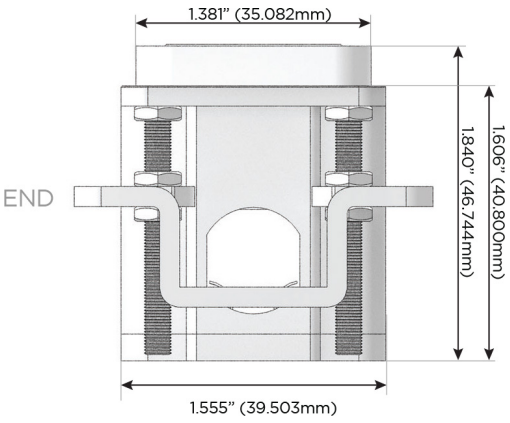

Bezel Finish: **WHITE (STEEL)**

Custom Finishes Available M-POWER-4TW-AAAM-WB

Features:

Module/Port Options:

- A** Tamper Resistant AC Receptacle
- E** USB-A & USB-C (20W)
- M** Double USB-A (Fast Charging Ports - 18W)
- H** HDMI
- 6** CAT 6
- 12** RJ 12
- X** Switched AC
- Y** 3-Way Switch (Low Voltage)
- V** USB-C (45W High Speed Charging Port)
- S** USB-C (25W High Speed Charging Port)
- R** Switched AC (Rocker Switch)
- D** Dimmer Switch

Plug:

Supplied with Low Profile Flat 45° Angle 120 VAC Plug

Optional Standard Straight 120 VAC Plug

Optional Straight 120 VAC Pass-through Plug

- CLEAN, COMPACT DESIGN
- STREAMLINED
- LOW PROFILE
- SIDE-EXITING CORDS
- PLUG & PLAY
- 6' AC CORD & PLUG (FLAT PLUG STANDARD)
- CUSTOMIZABLE CONFIGURATIONS AND FINISHES
- UL LISTED FOR MOUNTING IN FURNITURE
- 15A

M-POWER-4T

AC POWER & DATA CONNECTIVITY SOLUTION

M-POWER-4TW-AAAM-WB

Specs:

Modules/Ports:

- A** Tamper Resistant AC Receptacle
- M** Double USB-A (Fast Charging Ports - 18W)

Distributed by

Mormax Company, Inc.