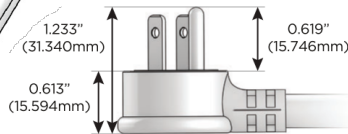

Plug:

Supplied with Low Profile Flat 45° Angle 120 VAC Plug

Optional Standard Straight 120 VAC Plug

Optional Straight 120 VAC Pass-through Plug

- CLEAN, COMPACT DESIGN
- STREAMLINED
- LOW PROFILE
- SIDE-EXITING CORDS
- PLUG & PLAY
- 6' AC CORD & PLUG (FLAT PLUG STANDARD)
- CUSTOMIZABLE CONFIGURATIONS AND FINISHES
- UL LISTED FOR MOUNTING IN FURNITURE
- 15A

M-POWER-4T

AC POWER & DATA CONNECTIVITY SOLUTION

M-POWER-4TW-AAAM-WB

Specs:

Modules/Ports:

- A** Tamper Resistant AC Receptacle
- M** Double USB-A (Fast Charging Ports - 18W)

Distributed by

Mormax Company, Inc.