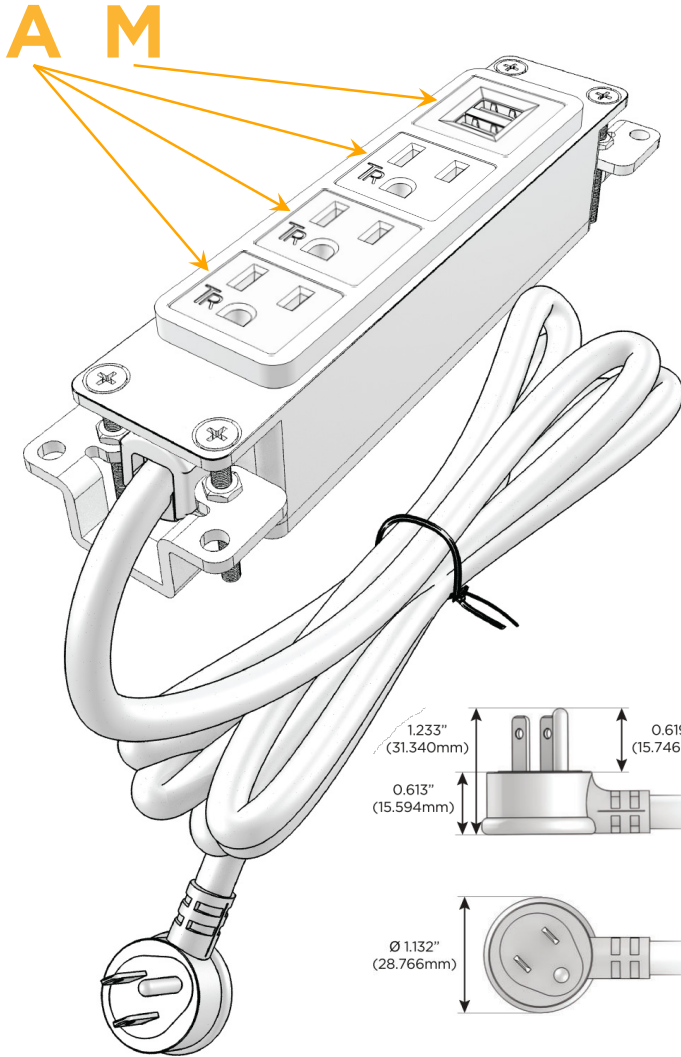

Bezel Finish: **WHITE (STEEL)**

Custom Finishes Available M-POWER-4TW-AAAM-WB

Features:

Module/Port Options:

- A** Tamper Resistant AC Receptacle
- E** USB-A & USB-C (20W)
- M** Double USB-A (Fast Charging Ports - 18W)
- H** HDMI
- 6** CAT 6
- 12** RJ 12
- X** Switched AC
- Y** 3-Way Switch (Low Voltage)
- V** USB-C (45W High Speed Charging Port)
- S** USB-C (25W High Speed Charging Port)
- R** Switched AC (Rocker Switch)
- D** Dimmer Switch

Plug:

Supplied with Low Profile Flat 45° Angle 120 VAC Plug

Optional Standard Straight 120 VAC Plug

Optional Straight 120 VAC Pass-through Plug

- CLEAN, COMPACT DESIGN
- STREAMLINED
- LOW PROFILE
- SIDE-EXITING CORDS
- PLUG & PLAY
- 6' AC CORD & PLUG (FLAT PLUG STANDARD)
- CUSTOMIZABLE CONFIGURATIONS AND FINISHES
- UL LISTED FOR MOUNTING IN FURNITURE
- 15A

M-POWER-4T

AC POWER & DATA CONNECTIVITY SOLUTION

M-POWER-4TW-AAAM-WB

Specs:

Modules/Ports:

- A** Tamper Resistant AC Receptacle
- M** Double USB-A (Fast Charging Ports - 18W)

Distributed by

Mormax Company, Inc.