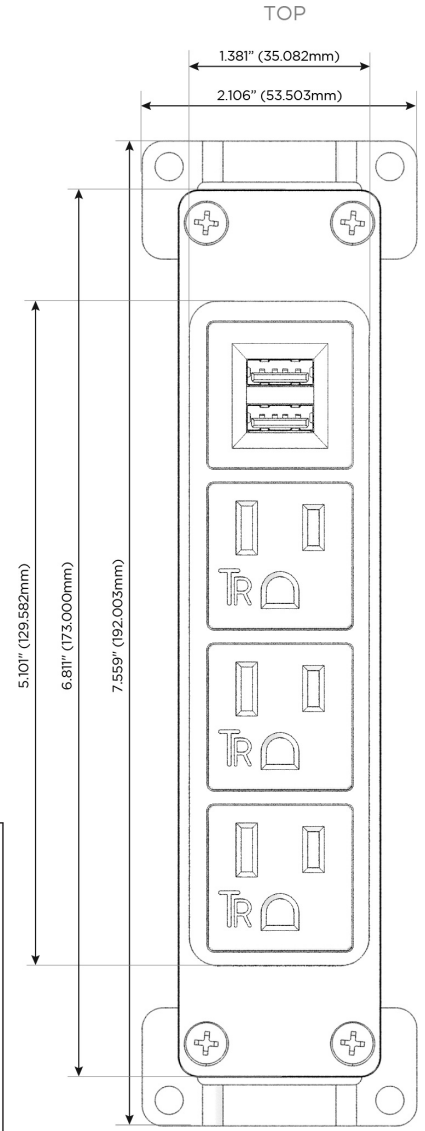

Bezel Finish: **WHITE (STEEL)**

Custom Finishes Available M-POWER-4TW-AAAM-WB

Features:

Module/Port Options:

- A** Tamper Resistant AC Receptacle
- E** USB-A & USB-C (20W)
- M** Double USB-A (Fast Charging Ports - 18W)
- H** HDMI
- 6** CAT 6
- 12** RJ 12
- X** Switched AC
- Y** 3-Way Switch (Low Voltage)
- V** USB-C (45W High Speed Charging Port)
- S** USB-C (25W High Speed Charging Port)
- R** Switched AC (Rocker Switch)
- D** Dimmer Switch

Plug:

Supplied with Low Profile Flat 45° Angle 120 VAC Plug

Optional Standard Straight 120 VAC Plug

Optional Straight 120 VAC Pass-through Plug

- CLEAN, COMPACT DESIGN
- STREAMLINED
- LOW PROFILE
- SIDE-EXITING CORDS
- PLUG & PLAY
- 6' AC CORD & PLUG (FLAT PLUG STANDARD)
- CUSTOMIZABLE CONFIGURATIONS AND FINISHES
- UL LISTED FOR MOUNTING IN FURNITURE
- 15A

M-POWER-4T

AC POWER & DATA CONNECTIVITY SOLUTION

M-POWER-4TW-AAAM-WB

Specs:

Modules/Ports:

- A** Tamper Resistant AC Receptacle
- M** Double USB-A (Fast Charging Ports - 18W)

Distributed by

Mormax Company, Inc.