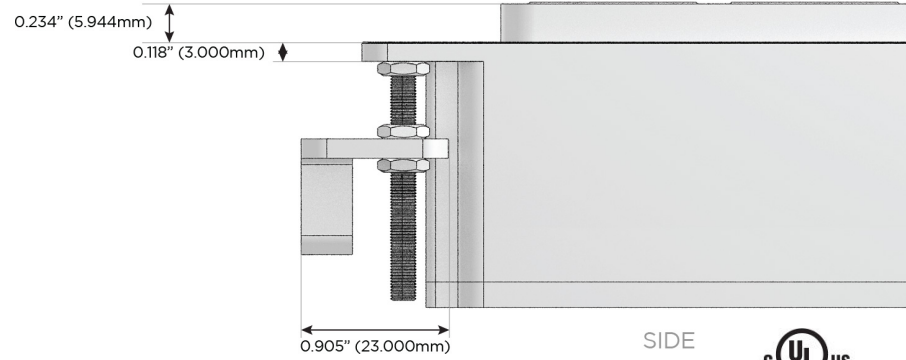

M-POWER-4T

AC POWER & DATA CONNECTIVITY SOLUTION

M-POWER-4TW-AAAM-WB

Specs:

Modules/Ports:

- A** Tamper Resistant AC Receptacle
- M** Double USB-A (Fast Charging Ports - 18W)

Distributed by

Mormax Company, Inc.