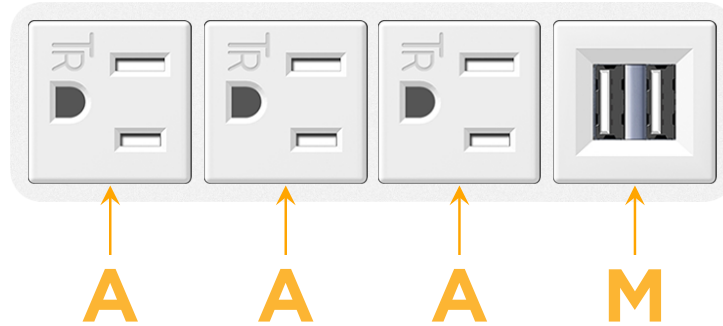

Bezel Finish: **WHITE (STEEL)**

Custom Finishes Available M-POWER-4TW-AAAM-WB

Features:

Module/Port Options:

- A** Tamper Resistant AC Receptacle
- E** USB-A & USB-C (20W)
- M** Double USB-A (Fast Charging Ports - 18W)
- H** HDMI
- 6** CAT 6
- 12** RJ 12
- X** Switched AC
- Y** 3-Way Switch (Low Voltage)
- V** USB-C (45W High Speed Charging Port)
- S** USB-C (25W High Speed Charging Port)
- R** Switched AC (Rocker Switch)
- D** Dimmer Switch

Plug:

Supplied with Low Profile Flat 45° Angle 120 VAC Plug

Optional Standard Straight 120 VAC Plug

Optional Straight 120 VAC Pass-through Plug

- CLEAN, COMPACT DESIGN
- STREAMLINED
- LOW PROFILE
- SIDE-EXITING CORDS
- PLUG & PLAY
- 6' AC CORD & PLUG (FLAT PLUG STANDARD)
- CUSTOMIZABLE CONFIGURATIONS AND FINISHES
- UL LISTED FOR MOUNTING IN FURNITURE
- 15A

M-POWER-4T

AC POWER & DATA CONNECTIVITY SOLUTION

M-POWER-4TW-AAAM-WB

Specs:

Modules/Ports:

- A** Tamper Resistant AC Receptacle
- M** Double USB-A (Fast Charging Ports - 18W)

Distributed by

Mormax Company, Inc.