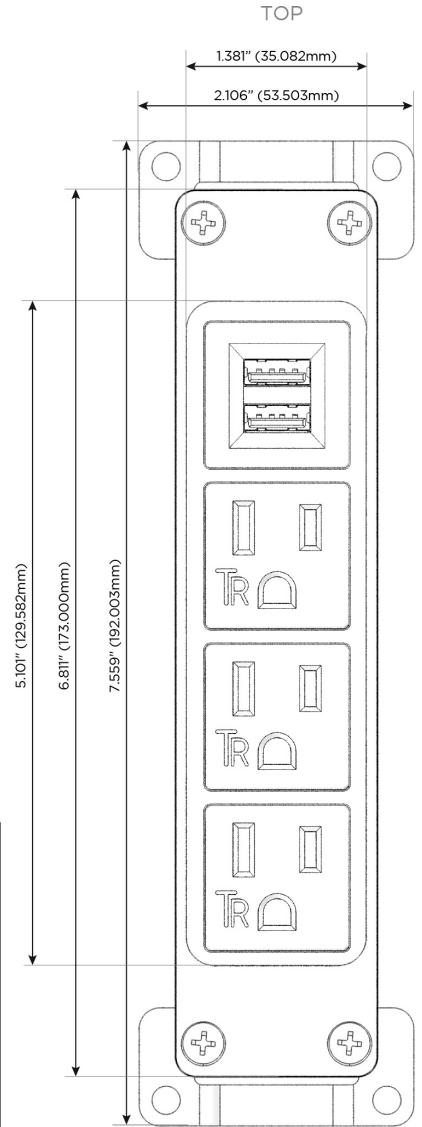

Bezel Finish: **WHITE (ABS)**

Custom Finishes Available M-POWER-4TW-AAAM-WAB

Features:

Module/Port Options:

- A** Tamper Resistant AC Receptacle
- E** USB-A & USB-C (20W)
- M** Double USB-A (Fast Charging Ports - 18W)
- H** HDMI
- 6** CAT 6
- 12** RJ 12
- X** Switched AC
- Y** 3-Way Switch (Low Voltage)
- V** USB-C (45W High Speed Charging Port)
- S** USB-C (25W High Speed Charging Port)
- R** Switched AC (Rocker Switch)
- D** Dimmer Switch

Plug:

Supplied with Low Profile Flat 45° Angle 120 VAC Plug

Optional Standard Straight 120 VAC Plug

Optional Straight 120 VAC Pass-through Plug

- CLEAN, COMPACT DESIGN
- STREAMLINED
- LOW PROFILE
- SIDE-EXITING CORDS
- PLUG & PLAY
- 6' AC CORD & PLUG (FLAT PLUG STANDARD)
- CUSTOMIZABLE CONFIGURATIONS AND FINISHES
- UL LISTED FOR MOUNTING IN FURNITURE
- 15A

M-POWER-4T

AC POWER & DATA CONNECTIVITY SOLUTION

M-POWER-4TW-AAAM-WAB

Specs:

Modules/Ports:

- A** Tamper Resistant AC Receptacle
- M** Double USB-A (Fast Charging Ports - 18W)

Distributed by

Mormax Company, Inc.