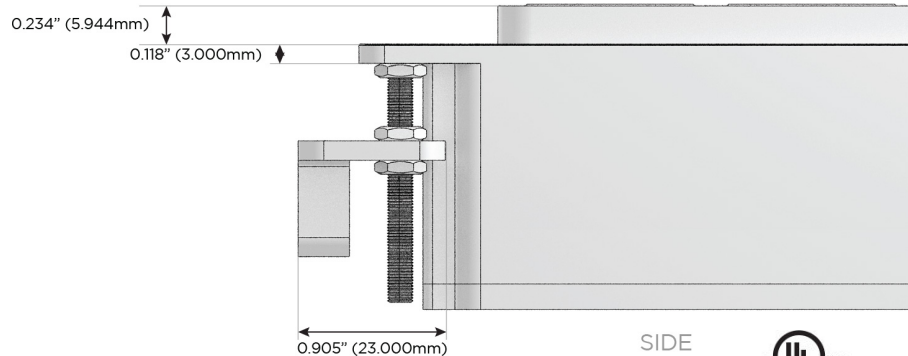

M-POWER-4T

AC POWER & DATA CONNECTIVITY SOLUTION

M-POWER-4TW-AAAM-WAB

Specs:

Modules/Ports:

- A** Tamper Resistant AC Receptacle
- M** Double USB-A (Fast Charging Ports - 18W)

Distributed by

Mormax Company, Inc.