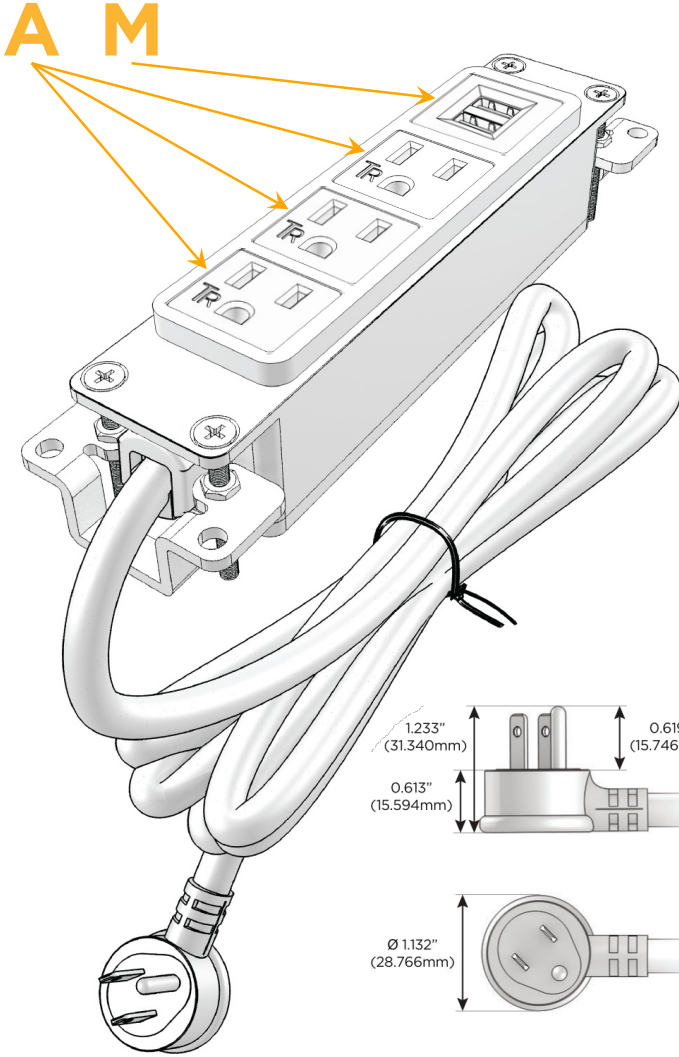

Bezel Finish: **WHITE (ABS)**

Custom Finishes Available M-POWER-4TW-AAAM-WAB

Features:

Module/Port Options:

- A** Tamper Resistant AC Receptacle
- E** USB-A & USB-C (20W)
- M** Double USB-A (Fast Charging Ports - 18W)
- H** HDMI
- 6** CAT 6
- 12** RJ 12
- X** Switched AC
- Y** 3-Way Switch (Low Voltage)
- V** USB-C (45W High Speed Charging Port)
- S** USB-C (25W High Speed Charging Port)
- R** Switched AC (Rocker Switch)
- D** Dimmer Switch

Plug:

Supplied with Low Profile Flat 45° Angle 120 VAC Plug

Optional Standard Straight 120 VAC Plug

Optional Straight 120 VAC Pass-through Plug

- CLEAN, COMPACT DESIGN
- STREAMLINED
- LOW PROFILE
- SIDE-EXITING CORDS
- PLUG & PLAY
- 6' AC CORD & PLUG (FLAT PLUG STANDARD)
- CUSTOMIZABLE CONFIGURATIONS AND FINISHES
- UL LISTED FOR MOUNTING IN FURNITURE
- 15A

M-POWER-4T

AC POWER & DATA CONNECTIVITY SOLUTION

M-POWER-4TW-AAAM-WAB

Specs:

Modules/Ports:

- A** Tamper Resistant AC Receptacle
- M** Double USB-A (Fast Charging Ports - 18W)

Distributed by

Mormax Company, Inc.