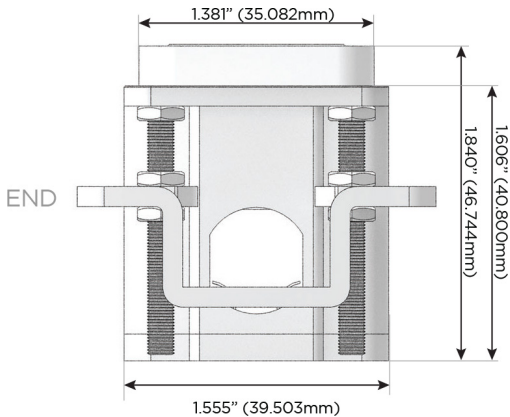

Plug:

Supplied with Low Profile Flat 45° Angle 120 VAC Plug

Optional Standard Straight 120 VAC Plug

Optional Straight 120 VAC Pass-through Plug

- CLEAN, COMPACT DESIGN
- STREAMLINED
- LOW PROFILE
- SIDE-EXITING CORDS
- PLUG & PLAY
- 6' AC CORD & PLUG (FLAT PLUG STANDARD)
- CUSTOMIZABLE CONFIGURATIONS AND FINISHES
- UL LISTED FOR MOUNTING IN FURNITURE
- 15A

M-POWER-4T

AC POWER & DATA CONNECTIVITY SOLUTION

M-POWER-4TW-AAAM-WAB

Specs:

Modules/Ports:

- A** Tamper Resistant AC Receptacle
- M** Double USB-A (Fast Charging Ports - 18W)

Distributed by

Mormax Company, Inc.