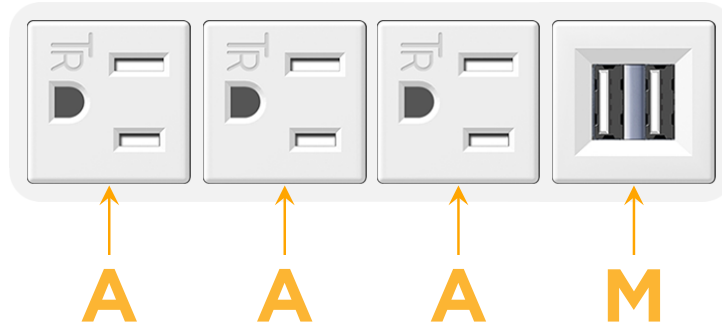

Bezel Finish: **WHITE (ABS)**

Custom Finishes Available M-POWER-4TW-AAAM-WAB

Features:

Module/Port Options:

- A** Tamper Resistant AC Receptacle
- E** USB-A & USB-C (20W)
- M** Double USB-A (Fast Charging Ports - 18W)
- H** HDMI
- 6** CAT 6
- 12** RJ 12
- X** Switched AC
- Y** 3-Way Switch (Low Voltage)
- V** USB-C (45W High Speed Charging Port)
- S** USB-C (25W High Speed Charging Port)
- R** Switched AC (Rocker Switch)
- D** Dimmer Switch

Plug:

Supplied with Low Profile Flat 45° Angle 120 VAC Plug

Optional Standard Straight 120 VAC Plug

Optional Straight 120 VAC Pass-through Plug

- CLEAN, COMPACT DESIGN
- STREAMLINED
- LOW PROFILE
- SIDE-EXITING CORDS
- PLUG & PLAY
- 6' AC CORD & PLUG (FLAT PLUG STANDARD)
- CUSTOMIZABLE CONFIGURATIONS AND FINISHES
- UL LISTED FOR MOUNTING IN FURNITURE
- 15A

M-POWER-4T

AC POWER & DATA CONNECTIVITY SOLUTION

M-POWER-4TW-AAAM-WAB

Specs:

Modules/Ports:

- A** Tamper Resistant AC Receptacle
- M** Double USB-A (Fast Charging Ports - 18W)

Distributed by

Mormax Company, Inc.