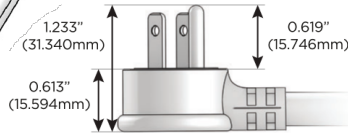

M-POWER-4T

AC POWER & DATA CONNECTIVITY SOLUTION

M-POWER-4TW-AAAM-WAB

Specs:

Modules/Ports:

- A** Tamper Resistant AC Receptacle
- M** Double USB-A (Fast Charging Ports - 18W)

Distributed by

Mormax Company, Inc.