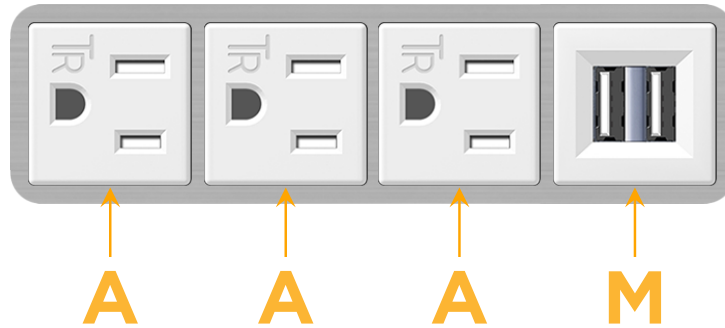

M-POWER-4T

AC POWER & DATA CONNECTIVITY SOLUTION

M-POWER-4TW-AAAM-SS4AB

Distributed by

Mormax Company, Inc.

8 Westchester Plaza

Elmsford, NY 10523

914-699-0101

sales@mormax.com

mormax.com

Metro Light & Power's line of power & data solutions offers sophisticated design elements combined with greater ease of installation. Streamlined and low-profile, enhanced by side-exiting cords, our outlets advance the industry with their cutting edge look and feel. We believe flexibility is key, and we provide a variety of mounting options, including the ability to mount in limited spaces. Our outlets are available in many finishes and configurations, in addition to a custom color and finish capability for our clients.

Bezel Finish: **BRUSHED STAINLESS (ABS)**

Custom Finishes Available M-POWER-4TW-AAAM-SS4AB

Features:

Module/Port Options:

- **A** Tamper Resistant AC Receptacle
- **E** USB-A & USB-C (20W)
- **M** Double USB-A (Fast Charging Ports - 18W)
- **H** HDMI
- **6** CAT 6
- **12** RJ 12
- **X** Switched AC
- **Y** 3-Way Switch (Low Voltage)
- **V** USB-C (45W High Speed Charging Port)
- **S** USB-C (25W High Speed Charging Port)
- **R** Switched AC (Rocker Switch)
- **D** Dimmer Switch

Plug:

Supplied with Low Profile Flat 45° Angle 120 VAC Plug

Optional Standard Straight 120 VAC Plug

Optional Straight 120 VAC Pass-through Plug

- CLEAN, COMPACT DESIGN
- STREAMLINED
- LOW PROFILE
- SIDE-EXITING CORDS
- PLUG & PLAY
- 6' AC CORD & PLUG (FLAT PLUG STANDARD)
- CUSTOMIZABLE CONFIGURATIONS AND FINISHES
- UL LISTED FOR MOUNTING IN FURNITURE
- 15A