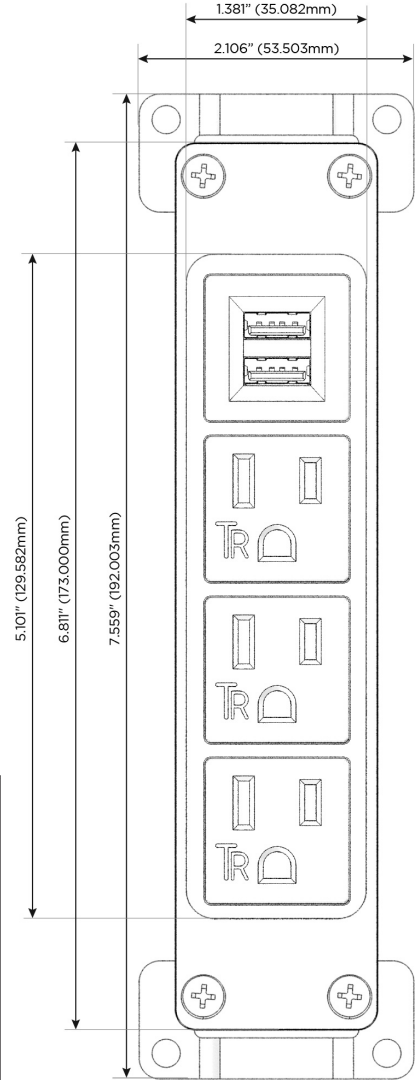

Bezel Finish: **GUNMETAL (ABS)**

Custom Finishes Available M-POWER-4TW-AAAM-S3AB

Features:

Module/Port Options:

- A** Tamper Resistant AC Receptacle
- E** USB-A & USB-C (20W)
- M** Double USB-A (Fast Charging Ports - 18W)
- H** HDMI
- 6** CAT 6
- 12** RJ 12
- X** Switched AC
- Y** 3-Way Switch (Low Voltage)
- V** USB-C (45W High Speed Charging Port)
- S** USB-C (25W High Speed Charging Port)
- R** Switched AC (Rocker Switch)
- D** Dimmer Switch

Plug:

Supplied with Low Profile Flat 45° Angle 120 VAC Plug

Optional Standard Straight 120 VAC Plug

Optional Straight 120 VAC Pass-through Plug

- CLEAN, COMPACT DESIGN
- STREAMLINED
- LOW PROFILE
- SIDE-EXITING CORDS
- PLUG & PLAY
- 6' AC CORD & PLUG (FLAT PLUG STANDARD)
- CUSTOMIZABLE CONFIGURATIONS AND FINISHES
- UL LISTED FOR MOUNTING IN FURNITURE
- 15A

M-POWER-4T

AC POWER & DATA CONNECTIVITY SOLUTION

M-POWER-4TW-AAAM-S3AB

Specs:

Modules/Ports:

- A** Tamper Resistant AC Receptacle
- M** Double USB-A (Fast Charging Ports - 18W)

A M

TOP