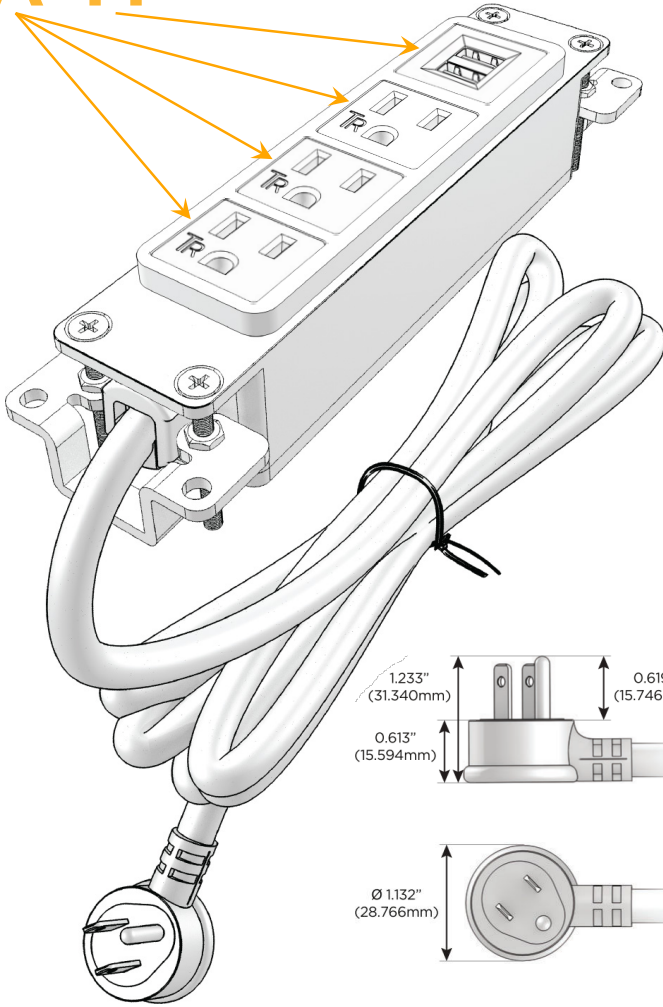

Bezel Finish: **GUNMETAL (ABS)**

Custom Finishes Available M-POWER-4TW-AAAM-S3AB

Features:

Module/Port Options:

- A** Tamper Resistant AC Receptacle
- E** USB-A & USB-C (20W)
- M** Double USB-A (Fast Charging Ports - 18W)
- H** HDMI
- 6** CAT 6
- 12** RJ 12
- X** Switched AC
- Y** 3-Way Switch (Low Voltage)
- V** USB-C (45W High Speed Charging Port)
- S** USB-C (25W High Speed Charging Port)
- R** Switched AC (Rocker Switch)
- D** Dimmer Switch

Plug:

Supplied with Low Profile Flat 45° Angle 120 VAC Plug

Optional Standard Straight 120 VAC Plug

Optional Straight 120 VAC Pass-through Plug

- CLEAN, COMPACT DESIGN
- STREAMLINED
- LOW PROFILE
- SIDE-EXITING CORDS
- PLUG & PLAY
- 6' AC CORD & PLUG (FLAT PLUG STANDARD)
- CUSTOMIZABLE CONFIGURATIONS AND FINISHES
- UL LISTED FOR MOUNTING IN FURNITURE
- 15A

M-POWER-4T

AC POWER & DATA CONNECTIVITY SOLUTION

M-POWER-4TW-AAAM-S3AB

Specs:

Modules/Ports:

- A** Tamper Resistant AC Receptacle
- M** Double USB-A (Fast Charging Ports - 18W)

A M

TOP