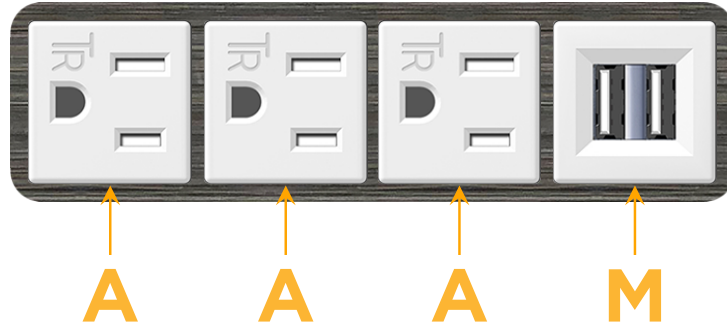

sales@mormax.com

mormax.com

Metro Light & Power's line of power & data solutions offers sophisticated design elements combined with greater ease of installation. Streamlined and low-profile, enhanced by side-exiting cords, our outlets advance the industry with their cutting edge look and feel. We believe flexibility is key, and we provide a variety of mounting options, including the ability to mount in limited spaces. Our outlets are available in many finishes and configurations, in addition to a custom color and finish capability for our clients.

Bezel Finish: **GUNMETAL (ABS)**

Custom Finishes Available M-POWER-4TW-AAAM-S3AB

Features:

Module/Port Options:

- A** Tamper Resistant AC Receptacle
- E** USB-A & USB-C (20W)
- M** Double USB-A (Fast Charging Ports - 18W)
- H** HDMI
- 6** CAT 6
- 12** RJ 12
- X** Switched AC
- Y** 3-Way Switch (Low Voltage)
- V** USB-C (45W High Speed Charging Port)
- S** USB-C (25W High Speed Charging Port)
- R** Switched AC (Rocker Switch)
- D** Dimmer Switch

Plug:

Supplied with Low Profile Flat 45° Angle 120 VAC Plug

Optional Standard Straight 120 VAC Plug

Optional Straight 120 VAC Pass-through Plug

- CLEAN, COMPACT DESIGN
- STREAMLINED
- LOW PROFILE
- SIDE-EXITING CORDS
- PLUG & PLAY
- 6' AC CORD & PLUG (FLAT PLUG STANDARD)
- CUSTOMIZABLE CONFIGURATIONS AND FINISHES
- UL LISTED FOR MOUNTING IN FURNITURE
- 15A

M-POWER-4T

AC POWER & DATA CONNECTIVITY SOLUTION

M-POWER-4TW-AAAM-S3AB

Specs:

Modules/Ports:

- A** Tamper Resistant AC Receptacle
- M** Double USB-A (Fast Charging Ports - 18W)

A M

TOP