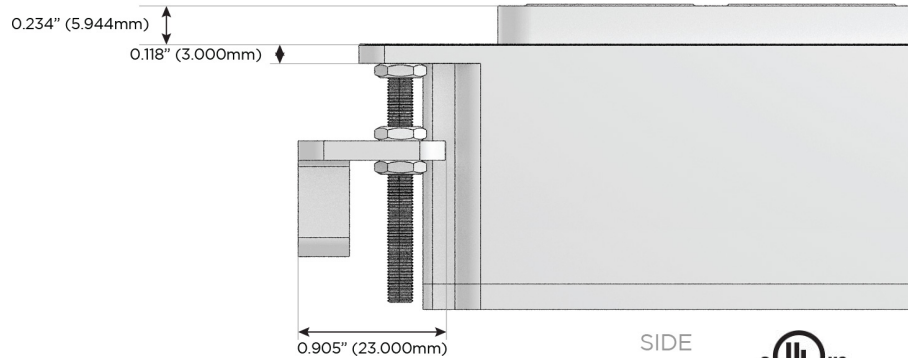

M-POWER-4T

AC POWER & DATA CONNECTIVITY SOLUTION

M-POWER-4TW-AAAM-S3AB

Specs:

Modules/Ports:

- A** Tamper Resistant AC Receptacle
- M** Double USB-A (Fast Charging Ports - 18W)

A M

TOP