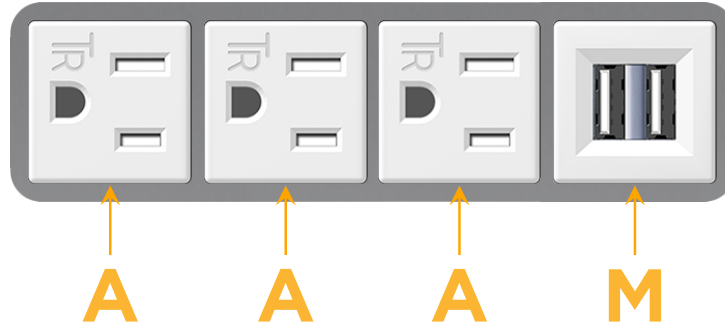

M-POWER-4T

AC POWER & DATA CONNECTIVITY SOLUTION

M-POWER-4TW-AAAM-MAB

Distributed by

Mormax Company, Inc.

8 Westchester Plaza

Elmsford, NY 10523

914-699-0101

sales@mormax.com

mormax.com

Metro Light & Power's line of power & data solutions offers sophisticated design elements combined with greater ease of installation. Streamlined and low-profile, enhanced by side-exiting cords, our outlets advance the industry with their cutting edge look and feel. We believe flexibility is key, and we provide a variety of mounting options, including the ability to mount in limited spaces. Our outlets are available in many finishes and configurations, in addition to a custom color and finish capability for our clients.

Bezel Finish: **MAGNESIUM (ABS)**

Custom Finishes Available M-POWER-4TW-AAAM-MAB

Features:

Module/Port Options:

- **A** Tamper Resistant AC Receptacle
- **E** USB-A & USB-C (20W)
- **M** Double USB-A (Fast Charging Ports - 18W)
- **H** HDMI
- **6** CAT 6
- **12** RJ 12
- **X** Switched AC
- **Y** 3-Way Switch (Low Voltage)
- **V** USB-C (45W High Speed Charging Port)
- **S** USB-C (25W High Speed Charging Port)
- **R** Switched AC (Rocker Switch)
- **D** Dimmer Switch

Plug:

Supplied with Low Profile Flat 45° Angle 120 VAC Plug

Optional Standard Straight 120 VAC Plug

Optional Straight 120 VAC Pass-through Plug

- CLEAN, COMPACT DESIGN
- STREAMLINED
- LOW PROFILE
- SIDE-EXITING CORDS
- PLUG & PLAY
- 6' AC CORD & PLUG (FLAT PLUG STANDARD)
- CUSTOMIZABLE CONFIGURATIONS AND FINISHES
- UL LISTED FOR MOUNTING IN FURNITURE
- 15A