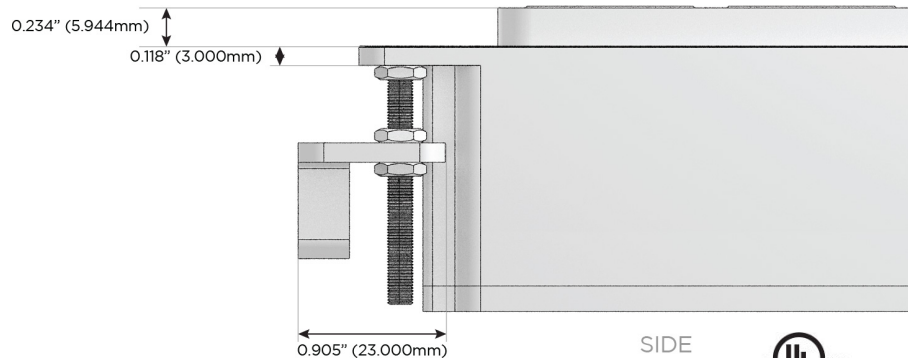

M-POWER-4T

AC POWER & DATA CONNECTIVITY SOLUTION

M-POWER-4TW-AAAM-CUAB

Specs:

Modules/Ports:

- A** Tamper Resistant AC Receptacle
- M** Double USB-A (Fast Charging Ports - 18W)

Distributed by

Mormax Company, Inc.