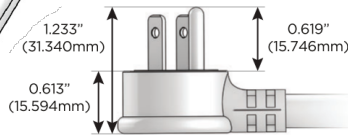

M-POWER-4T

AC POWER & DATA CONNECTIVITY SOLUTION

M-POWER-4TW-AAAM-CUAB

Specs:

Modules/Ports:

- A** Tamper Resistant AC Receptacle
- M** Double USB-A (Fast Charging Ports - 18W)

Distributed by

Mormax Company, Inc.