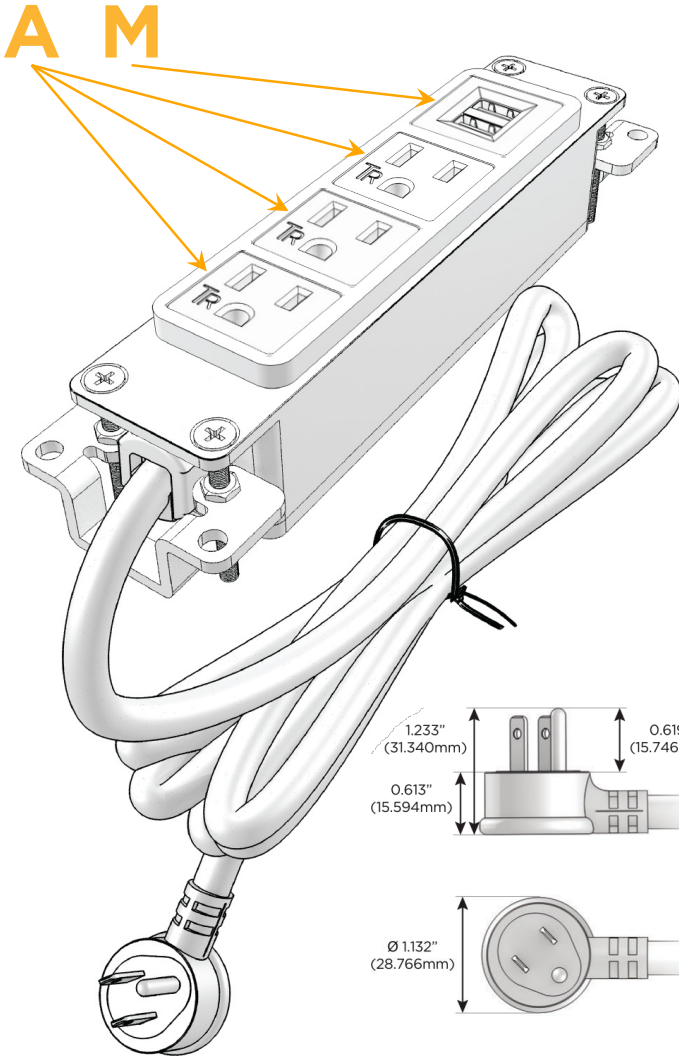

Bezel Finish: **COPPER (ABS)**

Custom Finishes Available M-POWER-4TW-AAAM-CUAB

Features:

Module/Port Options:

- A** Tamper Resistant AC Receptacle
- E** USB-A & USB-C (20W)
- M** Double USB-A (Fast Charging Ports - 18W)
- H** HDMI
- 6** CAT 6
- 12** RJ 12
- X** Switched AC
- Y** 3-Way Switch (Low Voltage)
- V** USB-C (45W High Speed Charging Port)
- S** USB-C (25W High Speed Charging Port)
- R** Switched AC (Rocker Switch)
- D** Dimmer Switch

Plug:

Supplied with Low Profile Flat 45° Angle 120 VAC Plug

Optional Standard Straight 120 VAC Plug

Optional Straight 120 VAC Pass-through Plug

- CLEAN, COMPACT DESIGN
- STREAMLINED
- LOW PROFILE
- SIDE-EXITING CORDS
- PLUG & PLAY
- 6' AC CORD & PLUG (FLAT PLUG STANDARD)
- CUSTOMIZABLE CONFIGURATIONS AND FINISHES
- UL LISTED FOR MOUNTING IN FURNITURE
- 15A

M-POWER-4T

AC POWER & DATA CONNECTIVITY SOLUTION

M-POWER-4TW-AAAM-CUAB

Specs:

Modules/Ports:

- A** Tamper Resistant AC Receptacle
- M** Double USB-A (Fast Charging Ports - 18W)

Distributed by

Mormax Company, Inc.