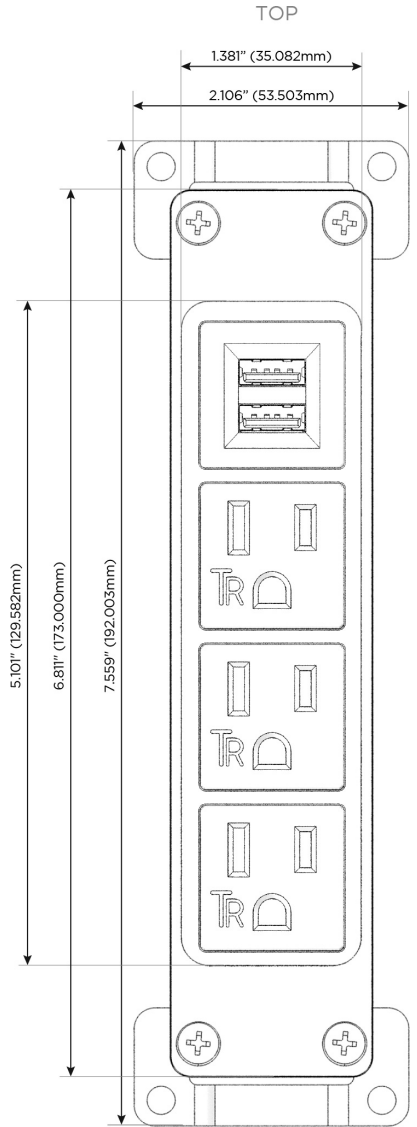

Bezel Finish: **COPPER (ABS)**

Custom Finishes Available M-POWER-4TW-AAAM-CUAB

Features:

Module/Port Options:

- A** Tamper Resistant AC Receptacle
- E** USB-A & USB-C (20W)
- M** Double USB-A (Fast Charging Ports - 18W)
- H** HDMI
- 6** CAT 6
- 12** RJ 12
- X** Switched AC
- Y** 3-Way Switch (Low Voltage)
- V** USB-C (45W High Speed Charging Port)
- S** USB-C (25W High Speed Charging Port)
- R** Switched AC (Rocker Switch)
- D** Dimmer Switch

Plug:

Supplied with Low Profile Flat 45° Angle 120 VAC Plug

Optional Standard Straight 120 VAC Plug

Optional Straight 120 VAC Pass-through Plug

- CLEAN, COMPACT DESIGN
- STREAMLINED
- LOW PROFILE
- SIDE-EXITING CORDS
- PLUG & PLAY
- 6' AC CORD & PLUG (FLAT PLUG STANDARD)
- CUSTOMIZABLE CONFIGURATIONS AND FINISHES
- UL LISTED FOR MOUNTING IN FURNITURE
- 15A

M-POWER-4T

AC POWER & DATA CONNECTIVITY SOLUTION

M-POWER-4TW-AAAM-CUAB

Specs:

Modules/Ports:

- A** Tamper Resistant AC Receptacle
- M** Double USB-A (Fast Charging Ports - 18W)

Distributed by

Mormax Company, Inc.