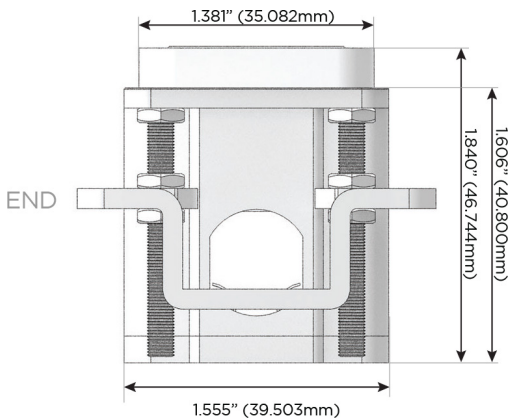

Plug:

Supplied with Low Profile Flat 45° Angle 120 VAC Plug

Optional Standard Straight 120 VAC Plug

Optional Straight 120 VAC Pass-through Plug

- CLEAN, COMPACT DESIGN
- STREAMLINED
- LOW PROFILE
- SIDE-EXITING CORDS
- PLUG & PLAY
- 6' AC CORD & PLUG (FLAT PLUG STANDARD)
- CUSTOMIZABLE CONFIGURATIONS AND FINISHES
- UL LISTED FOR MOUNTING IN FURNITURE
- 15A

M-POWER-4T

AC POWER & DATA CONNECTIVITY SOLUTION

M-POWER-4TW-AAAM-CUAB

Specs:

Modules/Ports:

- A** Tamper Resistant AC Receptacle
- M** Double USB-A (Fast Charging Ports - 18W)

Distributed by

Mormax Company, Inc.