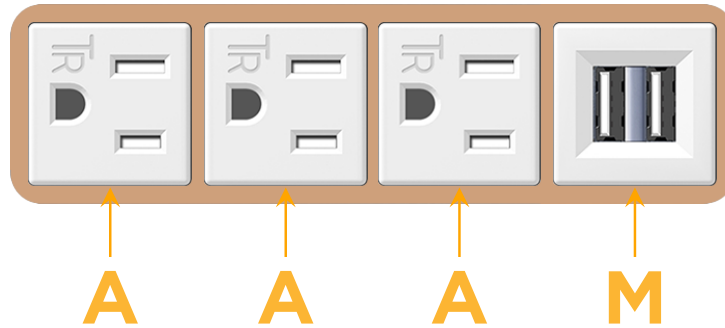

Bezel Finish: **COPPER (ABS)**

Custom Finishes Available M-POWER-4TW-AAAM-CUAB

Features:

Module/Port Options:

- A** Tamper Resistant AC Receptacle
- E** USB-A & USB-C (20W)
- M** Double USB-A (Fast Charging Ports - 18W)
- H** HDMI
- 6** CAT 6
- 12** RJ 12
- X** Switched AC
- Y** 3-Way Switch (Low Voltage)
- V** USB-C (45W High Speed Charging Port)
- S** USB-C (25W High Speed Charging Port)
- R** Switched AC (Rocker Switch)
- D** Dimmer Switch

Plug:

Supplied with Low Profile Flat 45° Angle 120 VAC Plug

Optional Standard Straight 120 VAC Plug

Optional Straight 120 VAC Pass-through Plug

- CLEAN, COMPACT DESIGN
- STREAMLINED
- LOW PROFILE
- SIDE-EXITING CORDS
- PLUG & PLAY
- 6' AC CORD & PLUG (FLAT PLUG STANDARD)
- CUSTOMIZABLE CONFIGURATIONS AND FINISHES
- UL LISTED FOR MOUNTING IN FURNITURE
- 15A

M-POWER-4T

AC POWER & DATA CONNECTIVITY SOLUTION

M-POWER-4TW-AAAM-CUAB

Specs:

Modules/Ports:

- A** Tamper Resistant AC Receptacle
- M** Double USB-A (Fast Charging Ports - 18W)

Distributed by

Mormax Company, Inc.