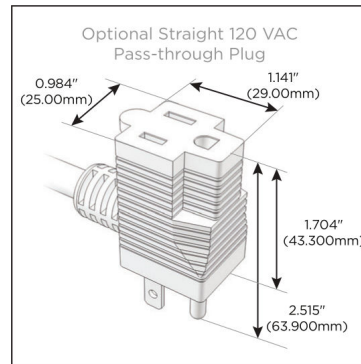

Plug:

Supplied with Low Profile Flat 45° Angle 120 VAC Plug

Optional Standard Straight 120 VAC Plug

Optional Straight 120 VAC Pass-through Plug

- CLEAN, COMPACT DESIGN
- STREAMLINED
- LOW PROFILE
- SIDE-EXITING CORDS
- PLUG & PLAY
- 6' AC CORD & PLUG (FLAT PLUG STANDARD)
- CUSTOMIZABLE CONFIGURATIONS AND FINISHES
- UL LISTED FOR MOUNTING IN FURNITURE
- 15A

M-POWER-4T

AC POWER & DATA CONNECTIVITY SOLUTION

M-POWER-4TW-AAAM-CUAB

Specs:

Modules/Ports:

- A** Tamper Resistant AC Receptacle
- M** Double USB-A (Fast Charging Ports - 18W)

Distributed by

Mormax Company, Inc.