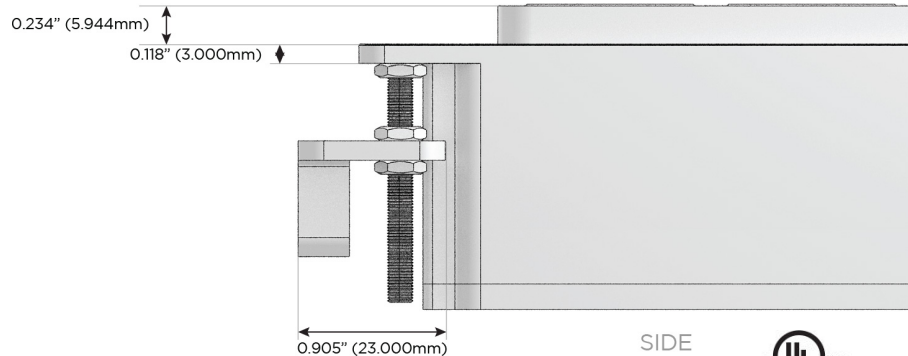

M-POWER-4T

AC POWER & DATA CONNECTIVITY SOLUTION

M-POWER-4TW-AAAM-CRAB

Specs:

Modules/Ports:

- A** Tamper Resistant AC Receptacle
- M** Double USB-A (Fast Charging Ports - 18W)

Distributed by

Mormax Company, Inc.