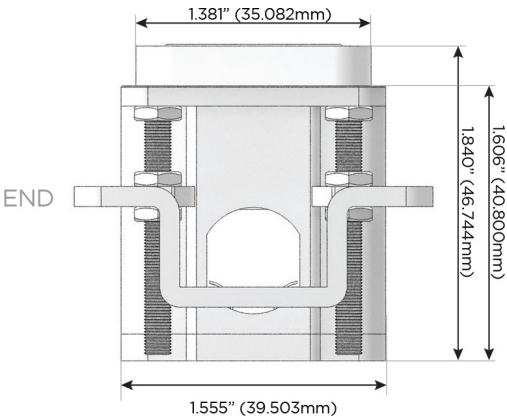

Plug:

Supplied with Low Profile Flat 45° Angle 120 VAC Plug

Optional Standard Straight 120 VAC Plug

Optional Straight 120 VAC Pass-through Plug

- CLEAN, COMPACT DESIGN
- STREAMLINED
- LOW PROFILE
- SIDE-EXITING CORDS
- PLUG & PLAY
- 6' AC CORD & PLUG (FLAT PLUG STANDARD)
- CUSTOMIZABLE CONFIGURATIONS AND FINISHES
- UL LISTED FOR MOUNTING IN FURNITURE
- 15A

M-POWER-4T

AC POWER & DATA CONNECTIVITY SOLUTION

M-POWER-4TW-AAAM-CRAB

Specs:

Modules/Ports:

- A** Tamper Resistant AC Receptacle
- M** Double USB-A (Fast Charging Ports - 18W)

Distributed by

Mormax Company, Inc.