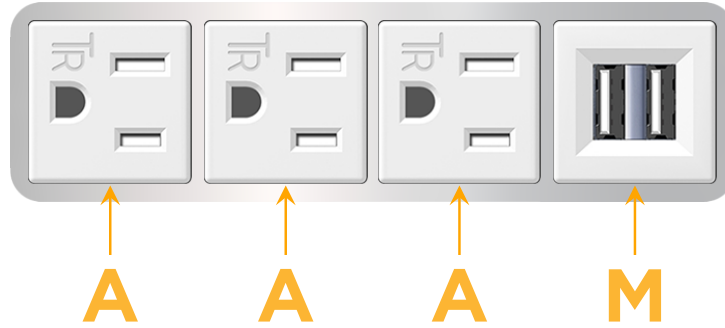

Bezel Finish: **CHROME (ABS)**

Custom Finishes Available M-POWER-4TW-AAAM-CRAB

Features:

Module/Port Options:

- A** Tamper Resistant AC Receptacle
- E** USB-A & USB-C (20W)
- M** Double USB-A (Fast Charging Ports - 18W)
- H** HDMI
- 6** CAT 6
- 12** RJ 12
- X** Switched AC
- Y** 3-Way Switch (Low Voltage)
- V** USB-C (45W High Speed Charging Port)
- S** USB-C (25W High Speed Charging Port)
- R** Switched AC (Rocker Switch)
- D** Dimmer Switch

Plug:

Supplied with Low Profile Flat 45° Angle 120 VAC Plug

Optional Standard Straight 120 VAC Plug

Optional Straight 120 VAC Pass-through Plug

- CLEAN, COMPACT DESIGN
- STREAMLINED
- LOW PROFILE
- SIDE-EXITING CORDS
- PLUG & PLAY
- 6' AC CORD & PLUG (FLAT PLUG STANDARD)
- CUSTOMIZABLE CONFIGURATIONS AND FINISHES
- UL LISTED FOR MOUNTING IN FURNITURE
- 15A

M-POWER-4T

AC POWER & DATA CONNECTIVITY SOLUTION

M-POWER-4TW-AAAM-CRAB

Specs:

Modules/Ports:

- A** Tamper Resistant AC Receptacle
- M** Double USB-A (Fast Charging Ports - 18W)

Distributed by

Mormax Company, Inc.