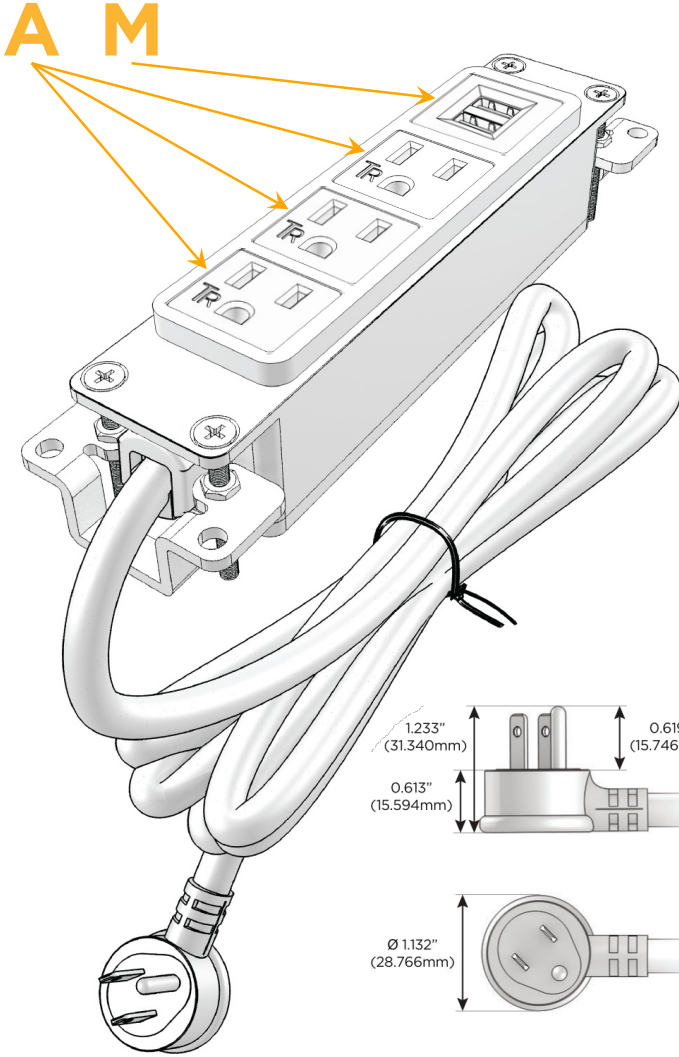

Bezel Finish: **CHROME (ABS)**

Custom Finishes Available M-POWER-4TW-AAAM-CRAB

Features:

Module/Port Options:

- A** Tamper Resistant AC Receptacle
- E** USB-A & USB-C (20W)
- M** Double USB-A (Fast Charging Ports - 18W)
- H** HDMI
- 6** CAT 6
- 12** RJ 12
- X** Switched AC
- Y** 3-Way Switch (Low Voltage)
- V** USB-C (45W High Speed Charging Port)
- S** USB-C (25W High Speed Charging Port)
- R** Switched AC (Rocker Switch)
- D** Dimmer Switch

Plug:

Supplied with Low Profile Flat 45° Angle 120 VAC Plug

Optional Standard Straight 120 VAC Plug

Optional Straight 120 VAC Pass-through Plug

- CLEAN, COMPACT DESIGN
- STREAMLINED
- LOW PROFILE
- SIDE-EXITING CORDS
- PLUG & PLAY
- 6' AC CORD & PLUG (FLAT PLUG STANDARD)
- CUSTOMIZABLE CONFIGURATIONS AND FINISHES
- UL LISTED FOR MOUNTING IN FURNITURE
- 15A

M-POWER-4T

AC POWER & DATA CONNECTIVITY SOLUTION

M-POWER-4TW-AAAM-CRAB

Specs:

Modules/Ports:

- A** Tamper Resistant AC Receptacle
- M** Double USB-A (Fast Charging Ports - 18W)

Distributed by

Mormax Company, Inc.