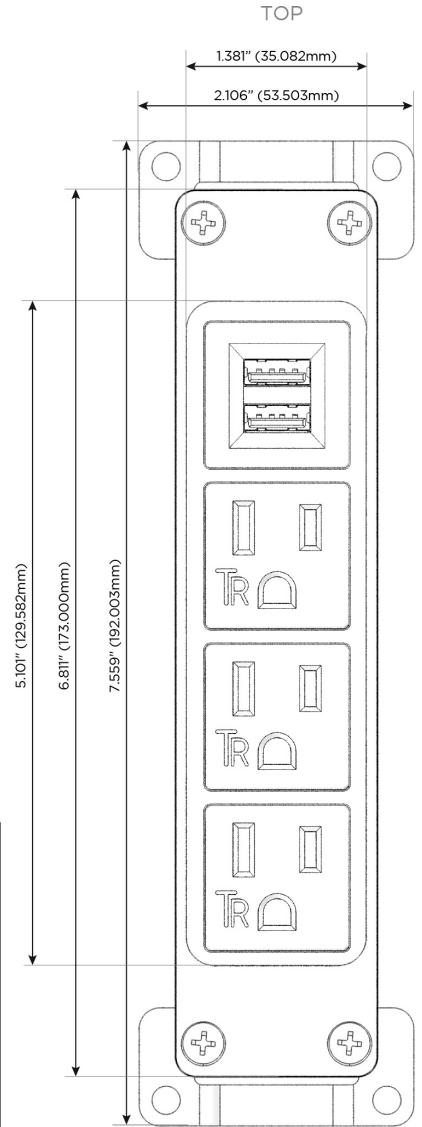

Bezel Finish: **CHROME (ABS)**

Custom Finishes Available M-POWER-4TW-AAAM-CRAB

Features:

Module/Port Options:

- A** Tamper Resistant AC Receptacle
- E** USB-A & USB-C (20W)
- M** Double USB-A (Fast Charging Ports - 18W)
- H** HDMI
- 6** CAT 6
- 12** RJ 12
- X** Switched AC
- Y** 3-Way Switch (Low Voltage)
- V** USB-C (45W High Speed Charging Port)
- S** USB-C (25W High Speed Charging Port)
- R** Switched AC (Rocker Switch)
- D** Dimmer Switch

Plug:

Supplied with Low Profile Flat 45° Angle 120 VAC Plug

Optional Standard Straight 120 VAC Plug

Optional Straight 120 VAC Pass-through Plug

- CLEAN, COMPACT DESIGN
- STREAMLINED
- LOW PROFILE
- SIDE-EXITING CORDS
- PLUG & PLAY
- 6' AC CORD & PLUG (FLAT PLUG STANDARD)
- CUSTOMIZABLE CONFIGURATIONS AND FINISHES
- UL LISTED FOR MOUNTING IN FURNITURE
- 15A

M-POWER-4T

AC POWER & DATA CONNECTIVITY SOLUTION

M-POWER-4TW-AAAM-CRAB

Specs:

Modules/Ports:

- A** Tamper Resistant AC Receptacle
- M** Double USB-A (Fast Charging Ports - 18W)

Distributed by

Mormax Company, Inc.