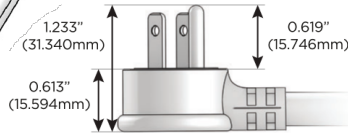

M-POWER-4T

AC POWER & DATA CONNECTIVITY SOLUTION

M-POWER-4TW-AAAM-CRAB

Specs:

Modules/Ports:

- A** Tamper Resistant AC Receptacle
- M** Double USB-A (Fast Charging Ports - 18W)

Distributed by

Mormax Company, Inc.