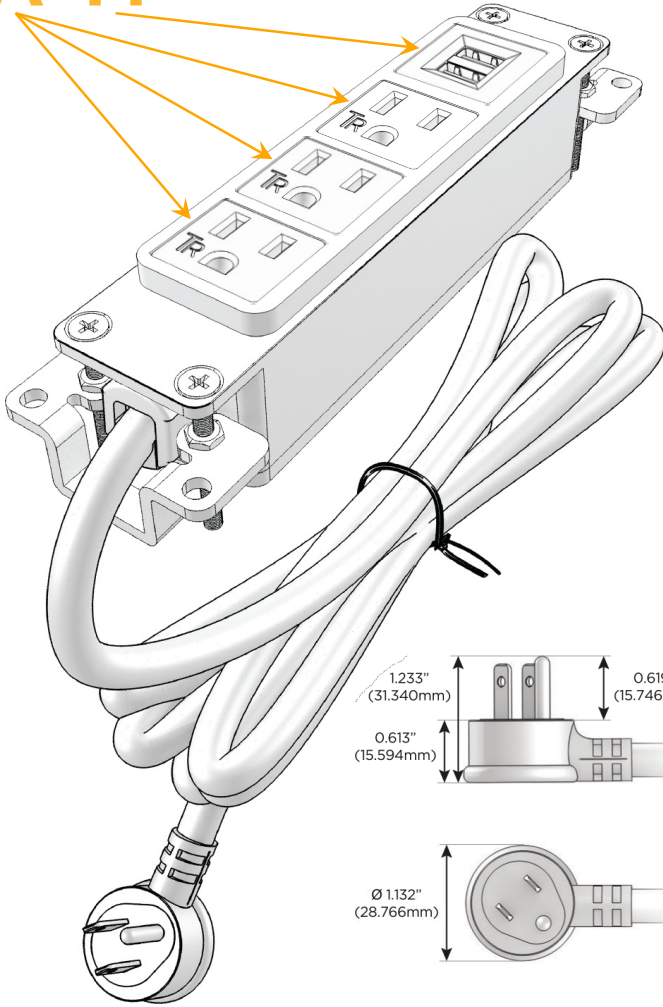

#### Module/Port Options:

- A** Tamper Resistant AC Receptacle
- E** USB-A & USB-C (20W)
- M** Double USB-A (Fast Charging Ports - 18W)
- H** HDMI
- 6** CAT 6
- 12** RJ 12
- X** Switched AC
- Y** 3-Way Switch (Low Voltage)
- V** USB-C (45W High Speed Charging Port)
- S** USB-C (25W High Speed Charging Port)
- R** Switched AC (Rocker Switch)
- D** Dimmer Switch

#### Plug:

Supplied with Low Profile Flat 45° Angle 120 VAC Plug

Optional Standard Straight 120 VAC Plug

Optional Straight 120 VAC Pass-through Plug

- CLEAN, COMPACT DESIGN
- STREAMLINED
- LOW PROFILE
- SIDE-EXITING CORDS
- PLUG & PLAY
- 6' AC CORD & PLUG (FLAT PLUG STANDARD)
- CUSTOMIZABLE CONFIGURATIONS AND FINISHES
- UL LISTED FOR MOUNTING IN FURNITURE
- 15A

# M-POWER-4T

AC POWER & DATA CONNECTIVITY SOLUTION

M-POWER-4TW-AAAM-CHAB

Specs:

**Modules/Ports:**

- A** Tamper Resistant AC Receptacle
- M** Double USB-A (Fast Charging Ports - 18W)

**A M**

TOP