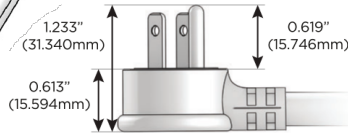

#### Plug:

Supplied with Low Profile Flat 45° Angle 120 VAC Plug

Optional Standard Straight 120 VAC Plug

Optional Straight 120 VAC Pass-through Plug

- CLEAN, COMPACT DESIGN
- STREAMLINED
- LOW PROFILE
- SIDE-EXITING CORDS
- PLUG & PLAY
- 6' AC CORD & PLUG (FLAT PLUG STANDARD)
- CUSTOMIZABLE CONFIGURATIONS AND FINISHES
- UL LISTED FOR MOUNTING IN FURNITURE
- 15A

# M-POWER-4T

AC POWER & DATA CONNECTIVITY SOLUTION

M-POWER-4TW-AAAM-CHAB

Specs:

**Modules/Ports:**

- A** Tamper Resistant AC Receptacle
- M** Double USB-A (Fast Charging Ports - 18W)

**A M**

TOP