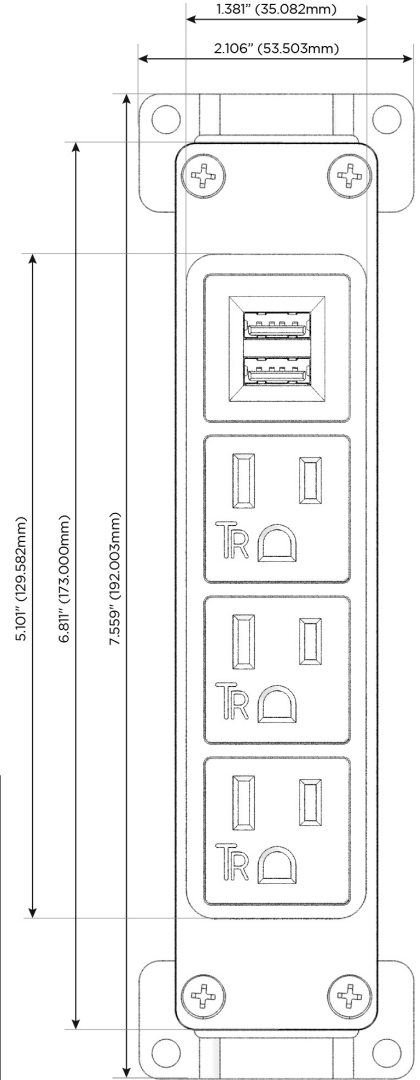

#### Module/Port Options:

- A** Tamper Resistant AC Receptacle
- E** USB-A & USB-C (20W)
- M** Double USB-A (Fast Charging Ports - 18W)
- H** HDMI
- 6** CAT 6
- 12** RJ 12
- X** Switched AC
- Y** 3-Way Switch (Low Voltage)
- V** USB-C (45W High Speed Charging Port)
- S** USB-C (25W High Speed Charging Port)
- R** Switched AC (Rocker Switch)
- D** Dimmer Switch

#### Plug:

Supplied with Low Profile Flat 45° Angle 120 VAC Plug

Optional Standard Straight 120 VAC Plug

Optional Straight 120 VAC Pass-through Plug

- CLEAN, COMPACT DESIGN
- STREAMLINED
- LOW PROFILE
- SIDE-EXITING CORDS
- PLUG & PLAY
- 6' AC CORD & PLUG (FLAT PLUG STANDARD)
- CUSTOMIZABLE CONFIGURATIONS AND FINISHES
- UL LISTED FOR MOUNTING IN FURNITURE
- 15A

# M-POWER-4T

AC POWER & DATA CONNECTIVITY SOLUTION

M-POWER-4TW-AAAM-CHAB

Specs:

**Modules/Ports:**

- A** Tamper Resistant AC Receptacle
- M** Double USB-A (Fast Charging Ports - 18W)

**A M**

TOP