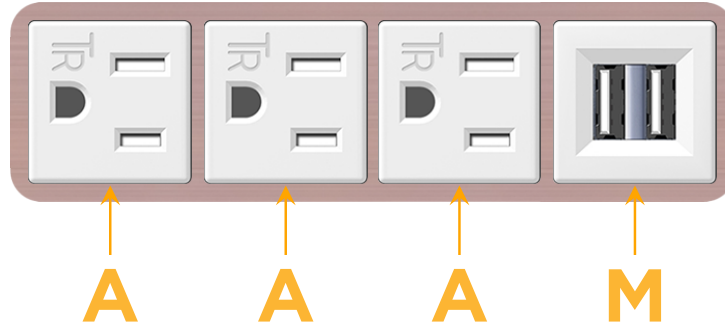

M-POWER-4T

AC POWER & DATA CONNECTIVITY SOLUTION

M-POWER-4TW-AAAM-CHAB

Distributed by

Mormax Company, Inc.

8 Westchester Plaza

Elmsford, NY 10523

914-699-0101

sales@mormax.com

mormax.com

Metro Light & Power's line of power & data solutions offers sophisticated design elements combined with greater ease of installation. Streamlined and low-profile, enhanced by side-exiting cords, our outlets advance the industry with their cutting edge look and feel. We believe flexibility is key, and we provide a variety of mounting options, including the ability to mount in limited spaces. Our outlets are available in many finishes and configurations, in addition to a custom color and finish capability for our clients.

Bezel Finish: **CHAMPAGNE (ABS)**

Custom Finishes Available M-POWER-4TW-AAAM-CHAB

Features:

Module/Port Options:

- **A** Tamper Resistant AC Receptacle
- **E** USB-A & USB-C (20W)
- **M** Double USB-A (Fast Charging Ports - 18W)
- **H** HDMI
- **6** CAT 6
- **12** RJ 12
- **X** Switched AC
- **Y** 3-Way Switch (Low Voltage)
- **V** USB-C (45W High Speed Charging Port)
- **S** USB-C (25W High Speed Charging Port)
- **R** Switched AC (Rocker Switch)
- **D** Dimmer Switch

Plug:

Supplied with Low Profile Flat 45° Angle 120 VAC Plug

Optional Standard Straight 120 VAC Plug

Optional Straight 120 VAC Pass-through Plug

- CLEAN, COMPACT DESIGN
- STREAMLINED
- LOW PROFILE
- SIDE-EXITING CORDS
- PLUG & PLAY
- 6' AC CORD & PLUG (FLAT PLUG STANDARD)
- CUSTOMIZABLE CONFIGURATIONS AND FINISHES
- UL LISTED FOR MOUNTING IN FURNITURE
- 15A