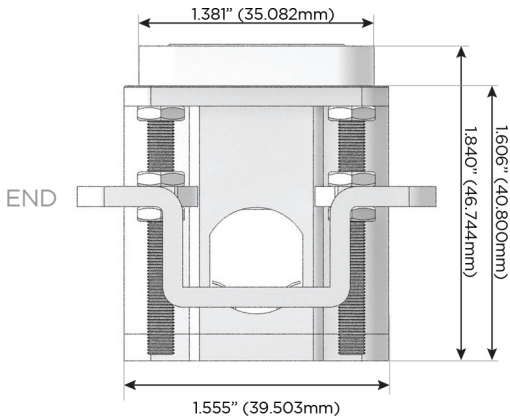

#### Plug:

Supplied with Low Profile Flat 45° Angle 120 VAC Plug

Optional Standard Straight 120 VAC Plug

Optional Straight 120 VAC Pass-through Plug

- CLEAN, COMPACT DESIGN
- STREAMLINED
- LOW PROFILE
- SIDE-EXITING CORDS
- PLUG & PLAY
- 6' AC CORD & PLUG (FLAT PLUG STANDARD)
- CUSTOMIZABLE CONFIGURATIONS AND FINISHES
- UL LISTED FOR MOUNTING IN FURNITURE
- 15A

# M-POWER-4T

AC POWER & DATA CONNECTIVITY SOLUTION

M-POWER-4TW-AAAM-CHAB

Specs:

**Modules/Ports:**

- A** Tamper Resistant AC Receptacle
- M** Double USB-A (Fast Charging Ports - 18W)

**A M**

TOP