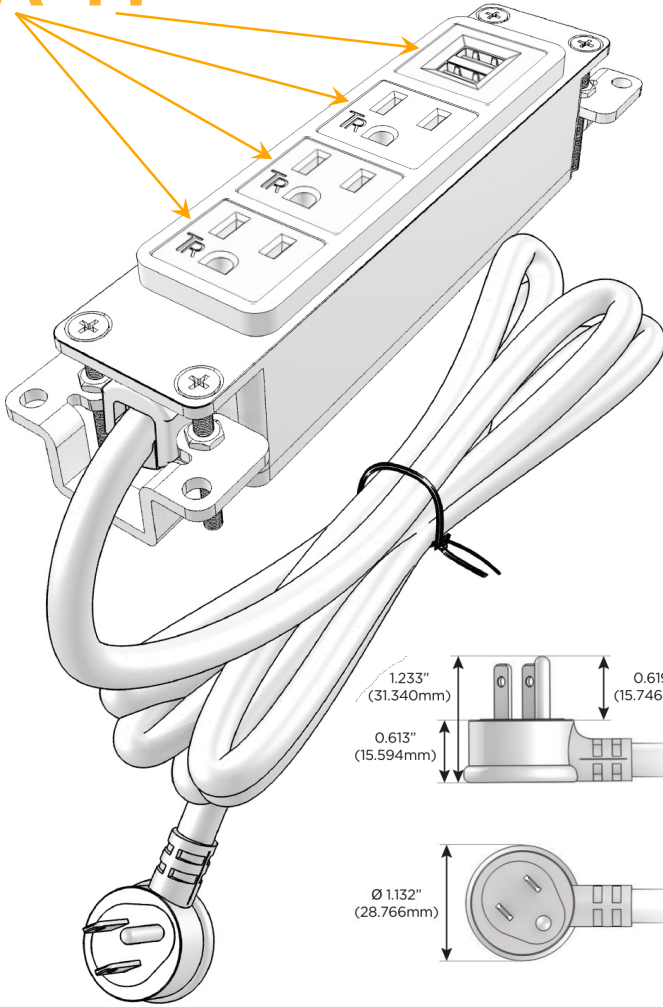

### Module/Port Options:

- A** Tamper Resistant AC Receptacle
- E** USB-A & USB-C (20W)
- M** Double USB-A (Fast Charging Ports - 18W)
- H** HDMI
- 6** CAT 6
- 12** RJ 12
- X** Switched AC
- Y** 3-Way Switch (Low Voltage)
- V** USB-C (45W High Speed Charging Port)
- S** USB-C (25W High Speed Charging Port)
- R** Switched AC (Rocker Switch)
- D** Dimmer Switch

### Plug:

Supplied with Low Profile Flat 45° Angle 120 VAC Plug

Optional Standard Straight 120 VAC Plug

Optional Straight 120 VAC Pass-through Plug

- CLEAN, COMPACT DESIGN
- STREAMLINED
- LOW PROFILE
- SIDE-EXITING CORDS
- PLUG & PLAY
- 6' AC CORD & PLUG (FLAT PLUG STANDARD)
- CUSTOMIZABLE CONFIGURATIONS AND FINISHES
- UL LISTED FOR MOUNTING IN FURNITURE
- 15A

# M-POWER-4T

AC POWER & DATA CONNECTIVITY SOLUTION

M-POWER-4TW-AAAM-BZB

Specs:

**Modules/Ports:**

- A** Tamper Resistant AC Receptacle
- M** Double USB-A (Fast Charging Ports - 18W)

**A M**

TOP