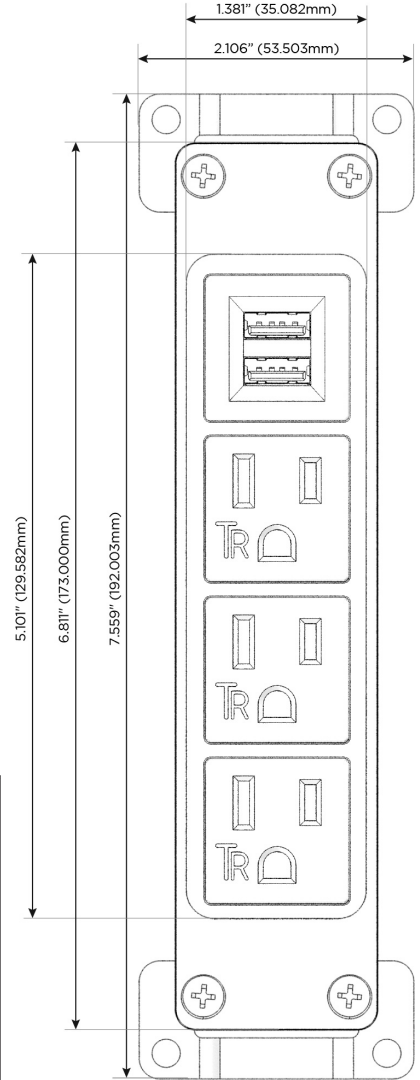

### Module/Port Options:

- A** Tamper Resistant AC Receptacle
- E** USB-A & USB-C (20W)
- M** Double USB-A (Fast Charging Ports - 18W)
- H** HDMI
- 6** CAT 6
- 12** RJ 12
- X** Switched AC
- Y** 3-Way Switch (Low Voltage)
- V** USB-C (45W High Speed Charging Port)
- S** USB-C (25W High Speed Charging Port)
- R** Switched AC (Rocker Switch)
- D** Dimmer Switch

### Plug:

Supplied with Low Profile Flat 45° Angle 120 VAC Plug

Optional Standard Straight 120 VAC Plug

Optional Straight 120 VAC Pass-through Plug

- CLEAN, COMPACT DESIGN
- STREAMLINED
- LOW PROFILE
- SIDE-EXITING CORDS
- PLUG & PLAY
- 6' AC CORD & PLUG (FLAT PLUG STANDARD)
- CUSTOMIZABLE CONFIGURATIONS AND FINISHES
- UL LISTED FOR MOUNTING IN FURNITURE
- 15A

# M-POWER-4T

AC POWER & DATA CONNECTIVITY SOLUTION

M-POWER-4TW-AAAM-BZB

Specs:

**Modules/Ports:**

- A** Tamper Resistant AC Receptacle
- M** Double USB-A (Fast Charging Ports - 18W)

**A M**

TOP