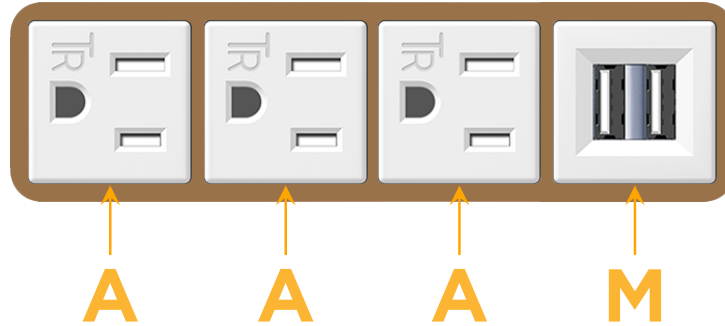

M-POWER-4T

AC POWER & DATA CONNECTIVITY SOLUTION

M-POWER-4TW-AAAM-BZB

Distributed by

Mormax Company, Inc.

8 Westchester Plaza

Elmsford, NY 10523

914-699-0101

sales@mormax.com

mormax.com

Metro Light & Power's line of power & data solutions offers sophisticated design elements combined with greater ease of installation. Streamlined and low-profile, enhanced by side-exiting cords, our outlets advance the industry with their cutting edge look and feel. We believe flexibility is key, and we provide a variety of mounting options, including the ability to mount in limited spaces. Our outlets are available in many finishes and configurations, in addition to a custom color and finish capability for our clients.

Bezel Finish: **SOLID BRONZE**

Custom Finishes Available M-POWER-4TW-AAAM-BZB

Features:

Module/Port Options:

- **A** Tamper Resistant AC Receptacle
- **E** USB-A & USB-C (20W)
- **M** Double USB-A (Fast Charging Ports - 18W)
- **H** HDMI
- **6** CAT 6
- **12** RJ 12
- **X** Switched AC
- **Y** 3-Way Switch (Low Voltage)
- **V** USB-C (45W High Speed Charging Port)
- **S** USB-C (25W High Speed Charging Port)
- **R** Switched AC (Rocker Switch)
- **D** Dimmer Switch

Plug:

Supplied with Low Profile Flat 45° Angle 120 VAC Plug

Optional Standard Straight 120 VAC Plug

Optional Straight 120 VAC Pass-through Plug

- CLEAN, COMPACT DESIGN
- STREAMLINED
- LOW PROFILE
- SIDE-EXITING CORDS
- PLUG & PLAY
- 6' AC CORD & PLUG (FLAT PLUG STANDARD)
- CUSTOMIZABLE CONFIGURATIONS AND FINISHES
- UL LISTED FOR MOUNTING IN FURNITURE
- 15A