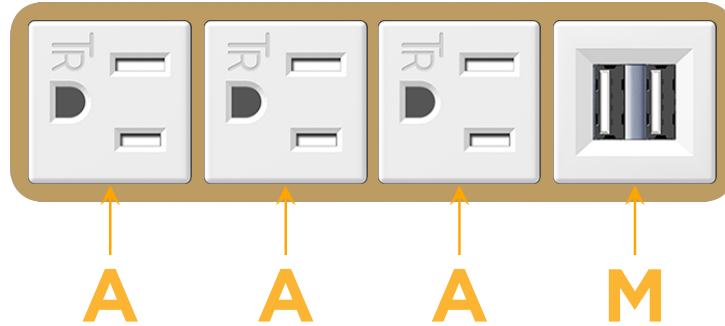

sales@mormax.com

mormax.com

Metro Light & Power's line of power & data solutions offers sophisticated design elements combined with greater ease of installation. Streamlined and low-profile, enhanced by side-exiting cords, our outlets advance the industry with their cutting edge look and feel. We believe flexibility is key, and we provide a variety of mounting options, including the ability to mount in limited spaces. Our outlets are available in many finishes and configurations, in addition to a custom color and finish capability for our clients.

Bezel Finish: **STANDARD BRONZE (ABS)**

Custom Finishes Available M-POWER-4TW-AAAM-BZAB

Features:

Module/Port Options:

- A** Tamper Resistant AC Receptacle
- E** USB-A & USB-C (20W)
- M** Double USB-A (Fast Charging Ports - 18W)
- H** HDMI
- 6** CAT 6
- 12** RJ 12
- X** Switched AC
- Y** 3-Way Switch (Low Voltage)
- V** USB-C (45W High Speed Charging Port)
- S** USB-C (25W High Speed Charging Port)
- R** Switched AC (Rocker Switch)
- D** Dimmer Switch

Plug:

Supplied with Low Profile Flat 45° Angle 120 VAC Plug

Optional Standard Straight 120 VAC Plug

Optional Straight 120 VAC Pass-through Plug

- CLEAN, COMPACT DESIGN
- STREAMLINED
- LOW PROFILE
- SIDE-EXITING CORDS
- PLUG & PLAY
- 6' AC CORD & PLUG (FLAT PLUG STANDARD)
- CUSTOMIZABLE CONFIGURATIONS AND FINISHES
- UL LISTED FOR MOUNTING IN FURNITURE
- 15A

M-POWER-4T

AC POWER & DATA CONNECTIVITY SOLUTION

M-POWER-4TW-AAAM-BZAB

Specs:

Modules/Ports:

- A** Tamper Resistant AC Receptacle
- M** Double USB-A (Fast Charging Ports - 18W)

A M

TOP