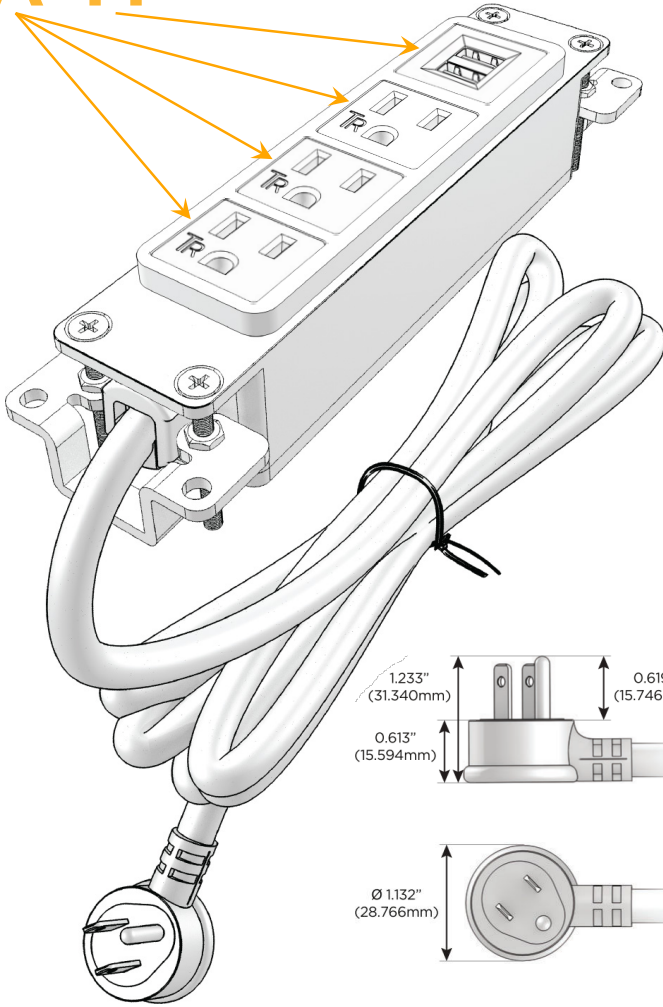

Bezel Finish: **STANDARD BRONZE (ABS)**

Custom Finishes Available M-POWER-4TW-AAAM-BZAB

Features:

Module/Port Options:

- A** Tamper Resistant AC Receptacle
- E** USB-A & USB-C (20W)
- M** Double USB-A (Fast Charging Ports - 18W)
- H** HDMI
- 6** CAT 6
- 12** RJ 12
- X** Switched AC
- Y** 3-Way Switch (Low Voltage)
- V** USB-C (45W High Speed Charging Port)
- S** USB-C (25W High Speed Charging Port)
- R** Switched AC (Rocker Switch)
- D** Dimmer Switch

Plug:

Supplied with Low Profile Flat 45° Angle 120 VAC Plug

Optional Standard Straight 120 VAC Plug

Optional Straight 120 VAC Pass-through Plug

- CLEAN, COMPACT DESIGN
- STREAMLINED
- LOW PROFILE
- SIDE-EXITING CORDS
- PLUG & PLAY
- 6' AC CORD & PLUG (FLAT PLUG STANDARD)
- CUSTOMIZABLE CONFIGURATIONS AND FINISHES
- UL LISTED FOR MOUNTING IN FURNITURE
- 15A

M-POWER-4T

AC POWER & DATA CONNECTIVITY SOLUTION

M-POWER-4TW-AAAM-BZAB

Specs:

Modules/Ports:

- A** Tamper Resistant AC Receptacle
- M** Double USB-A (Fast Charging Ports - 18W)

A M

TOP