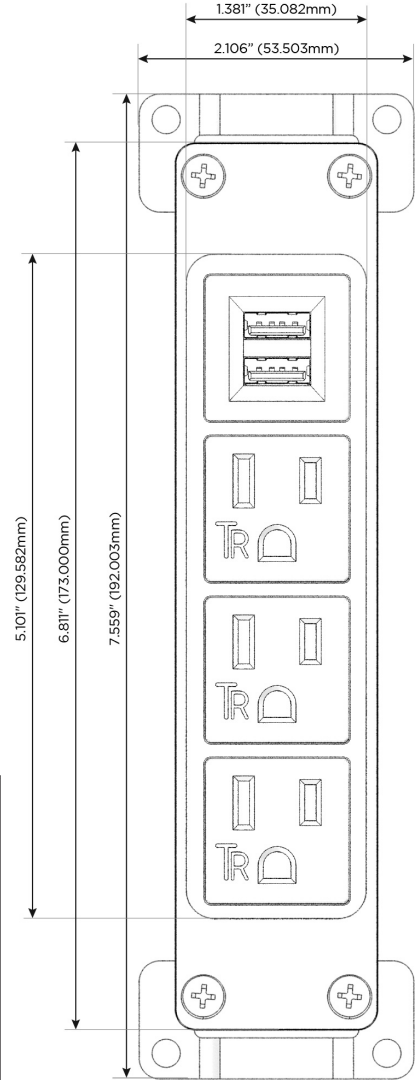

Bezel Finish: **STANDARD BRONZE (ABS)**

Custom Finishes Available M-POWER-4TW-AAAM-BZAB

Features:

Module/Port Options:

- A** Tamper Resistant AC Receptacle
- E** USB-A & USB-C (20W)
- M** Double USB-A (Fast Charging Ports - 18W)
- H** HDMI
- 6** CAT 6
- 12** RJ 12
- X** Switched AC
- Y** 3-Way Switch (Low Voltage)
- V** USB-C (45W High Speed Charging Port)
- S** USB-C (25W High Speed Charging Port)
- R** Switched AC (Rocker Switch)
- D** Dimmer Switch

Plug:

Supplied with Low Profile Flat 45° Angle 120 VAC Plug

Optional Standard Straight 120 VAC Plug

Optional Straight 120 VAC Pass-through Plug

- CLEAN, COMPACT DESIGN
- STREAMLINED
- LOW PROFILE
- SIDE-EXITING CORDS
- PLUG & PLAY
- 6' AC CORD & PLUG (FLAT PLUG STANDARD)
- CUSTOMIZABLE CONFIGURATIONS AND FINISHES
- UL LISTED FOR MOUNTING IN FURNITURE
- 15A

M-POWER-4T

AC POWER & DATA CONNECTIVITY SOLUTION

M-POWER-4TW-AAAM-BZAB

Specs:

Modules/Ports:

- A** Tamper Resistant AC Receptacle
- M** Double USB-A (Fast Charging Ports - 18W)

A M

TOP