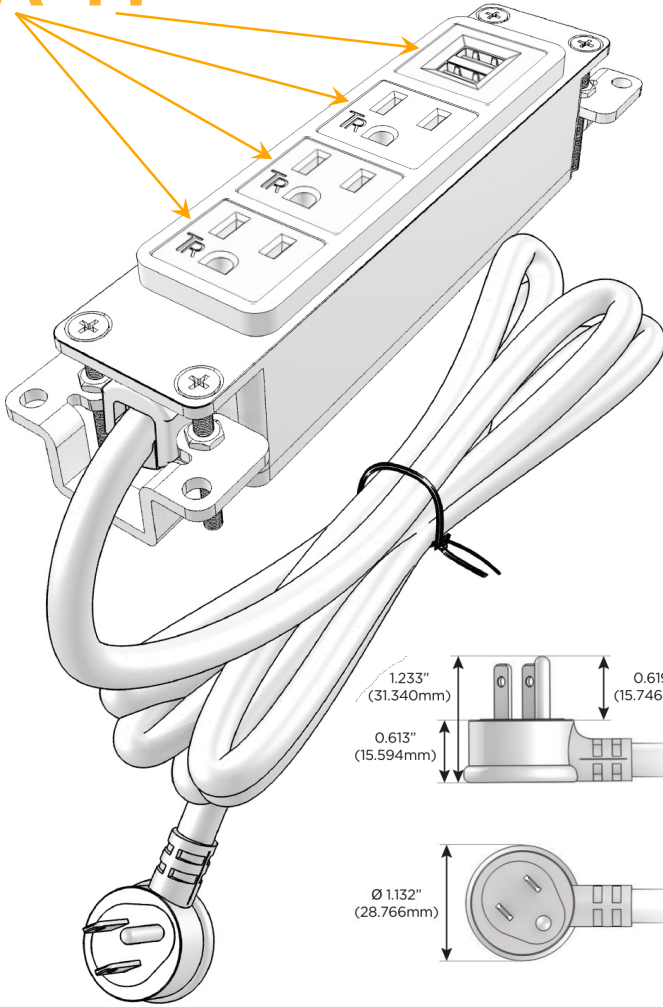

Bezel Finish: **ARCHITECTURAL BRONZE (ABS)**

Custom Finishes Available M-POWER-4TW-AAAM-BZ5AB

Features:

Module/Port Options:

- A** Tamper Resistant AC Receptacle
- E** USB-A & USB-C (20W)
- M** Double USB-A (Fast Charging Ports - 18W)
- H** HDMI
- 6** CAT 6
- 12** RJ 12
- X** Switched AC
- Y** 3-Way Switch (Low Voltage)
- V** USB-C (45W High Speed Charging Port)
- S** USB-C (25W High Speed Charging Port)
- R** Switched AC (Rocker Switch)
- D** Dimmer Switch

Plug:

Supplied with Low Profile Flat 45° Angle 120 VAC Plug

Optional Standard Straight 120 VAC Plug

Optional Straight 120 VAC Pass-through Plug

- CLEAN, COMPACT DESIGN
- STREAMLINED
- LOW PROFILE
- SIDE-EXITING CORDS
- PLUG & PLAY
- 6' AC CORD & PLUG (FLAT PLUG STANDARD)
- CUSTOMIZABLE CONFIGURATIONS AND FINISHES
- UL LISTED FOR MOUNTING IN FURNITURE
- 15A

M-POWER-4T

AC POWER & DATA CONNECTIVITY SOLUTION

M-POWER-4TW-AAAM-BZ5AB

Specs:

Modules/Ports:

- A** Tamper Resistant AC Receptacle
- M** Double USB-A (Fast Charging Ports - 18W)

A M

TOP