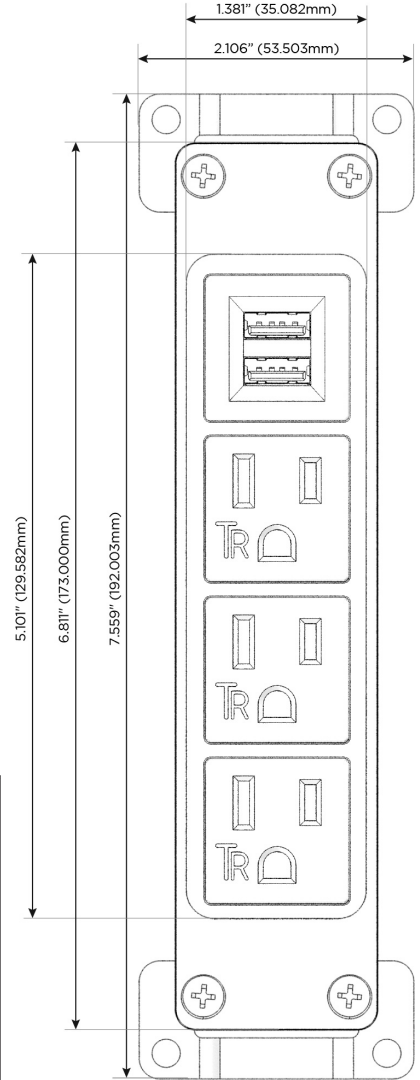

Bezel Finish: **ARCHITECTURAL BRONZE (ABS)**

Custom Finishes Available M-POWER-4TW-AAAM-BZ5AB

Features:

Module/Port Options:

- A** Tamper Resistant AC Receptacle
- E** USB-A & USB-C (20W)
- M** Double USB-A (Fast Charging Ports - 18W)
- H** HDMI
- 6** CAT 6
- 12** RJ 12
- X** Switched AC
- Y** 3-Way Switch (Low Voltage)
- V** USB-C (45W High Speed Charging Port)
- S** USB-C (25W High Speed Charging Port)
- R** Switched AC (Rocker Switch)
- D** Dimmer Switch

Plug:

Supplied with Low Profile Flat 45° Angle 120 VAC Plug

Optional Standard Straight 120 VAC Plug

Optional Straight 120 VAC Pass-through Plug

- CLEAN, COMPACT DESIGN
- STREAMLINED
- LOW PROFILE
- SIDE-EXITING CORDS
- PLUG & PLAY
- 6' AC CORD & PLUG (FLAT PLUG STANDARD)
- CUSTOMIZABLE CONFIGURATIONS AND FINISHES
- UL LISTED FOR MOUNTING IN FURNITURE
- 15A

M-POWER-4T

AC POWER & DATA CONNECTIVITY SOLUTION

M-POWER-4TW-AAAM-BZ5AB

Specs:

Modules/Ports:

- A** Tamper Resistant AC Receptacle
- M** Double USB-A (Fast Charging Ports - 18W)

A M

TOP