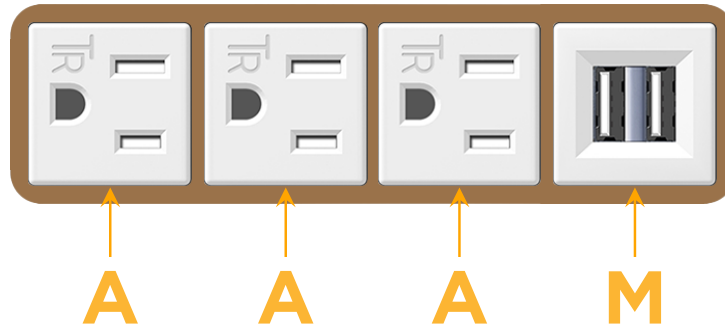

Bezel Finish: **ARCHITECTURAL BRONZE (ABS)**

Custom Finishes Available M-POWER-4TW-AAAM-BZ5AB

Features:

Module/Port Options:

- A** Tamper Resistant AC Receptacle
- E** USB-A & USB-C (20W)
- M** Double USB-A (Fast Charging Ports - 18W)
- H** HDMI
- 6** CAT 6
- 12** RJ 12
- X** Switched AC
- Y** 3-Way Switch (Low Voltage)
- V** USB-C (45W High Speed Charging Port)
- S** USB-C (25W High Speed Charging Port)
- R** Switched AC (Rocker Switch)
- D** Dimmer Switch

Plug:

Supplied with Low Profile Flat 45° Angle 120 VAC Plug

Optional Standard Straight 120 VAC Plug

Optional Straight 120 VAC Pass-through Plug

- CLEAN, COMPACT DESIGN
- STREAMLINED
- LOW PROFILE
- SIDE-EXITING CORDS
- PLUG & PLAY
- 6' AC CORD & PLUG (FLAT PLUG STANDARD)
- CUSTOMIZABLE CONFIGURATIONS AND FINISHES
- UL LISTED FOR MOUNTING IN FURNITURE
- 15A

M-POWER-4T

AC POWER & DATA CONNECTIVITY SOLUTION

M-POWER-4TW-AAAM-BZ5AB

Specs:

Modules/Ports:

- A** Tamper Resistant AC Receptacle
- M** Double USB-A (Fast Charging Ports - 18W)

A M

TOP