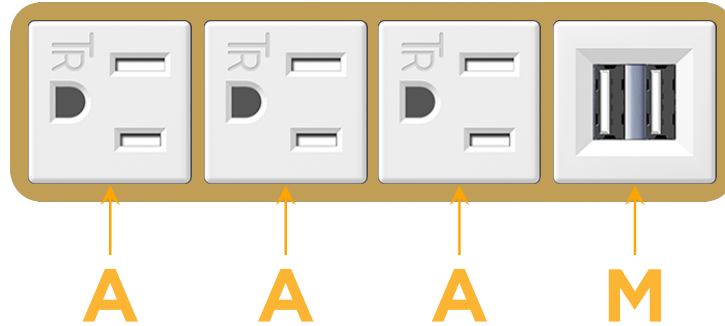

M-POWER-4T

AC POWER & DATA CONNECTIVITY SOLUTION

M-POWER-4TW-AAAM-BRB

Distributed by

Mormax Company, Inc.

8 Westchester Plaza

Elmsford, NY 10523

914-699-0101

sales@mormax.com

mormax.com

Metro Light & Power's line of power & data solutions offers sophisticated design elements combined with greater ease of installation. Streamlined and low-profile, enhanced by side-exiting cords, our outlets advance the industry with their cutting edge look and feel. We believe flexibility is key, and we provide a variety of mounting options, including the ability to mount in limited spaces. Our outlets are available in many finishes and configurations, in addition to a custom color and finish capability for our clients.

Bezel Finish: **SOLID BRASS**

Custom Finishes Available M-POWER-4TW-AAAM-BRB

Features:

Module/Port Options:

- **A** Tamper Resistant AC Receptacle
- **E** USB-A & USB-C (20W)
- **M** Double USB-A (Fast Charging Ports - 18W)
- **H** HDMI
- **6** CAT 6
- **12** RJ 12
- **X** Switched AC
- **Y** 3-Way Switch (Low Voltage)
- **V** USB-C (45W High Speed Charging Port)
- **S** USB-C (25W High Speed Charging Port)
- **R** Switched AC (Rocker Switch)
- **D** Dimmer Switch

Plug:

Supplied with Low Profile Flat 45° Angle 120 VAC Plug

Optional Standard Straight 120 VAC Plug

Optional Straight 120 VAC Pass-through Plug

- CLEAN, COMPACT DESIGN
- STREAMLINED
- LOW PROFILE
- SIDE-EXITING CORDS
- PLUG & PLAY
- 6' AC CORD & PLUG (FLAT PLUG STANDARD)
- CUSTOMIZABLE CONFIGURATIONS AND FINISHES
- UL LISTED FOR MOUNTING IN FURNITURE
- 15A