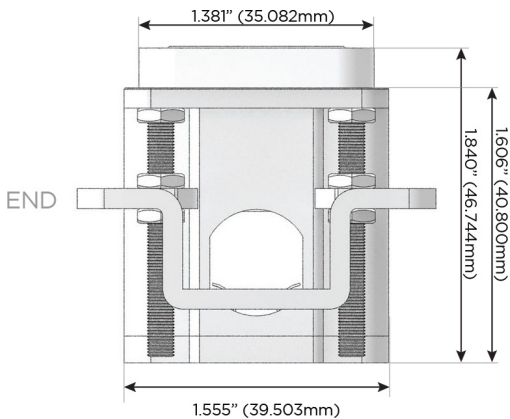

### Plug:

Supplied with Low Profile Flat 45° Angle 120 VAC Plug

Optional Standard Straight 120 VAC Plug

Optional Straight 120 VAC Pass-through Plug

- CLEAN, COMPACT DESIGN
- STREAMLINED
- LOW PROFILE
- SIDE-EXITING CORDS
- PLUG & PLAY
- 6' AC CORD & PLUG (FLAT PLUG STANDARD)
- CUSTOMIZABLE CONFIGURATIONS AND FINISHES
- UL LISTED FOR MOUNTING IN FURNITURE
- 15A

# M-POWER-4T

AC POWER & DATA CONNECTIVITY SOLUTION

M-POWER-4TW-AAAM-BRB

Specs:

**Modules/Ports:**

- A** Tamper Resistant AC Receptacle
- M** Double USB-A (Fast Charging Ports - 18W)

Distributed by

Mormax Company, Inc.