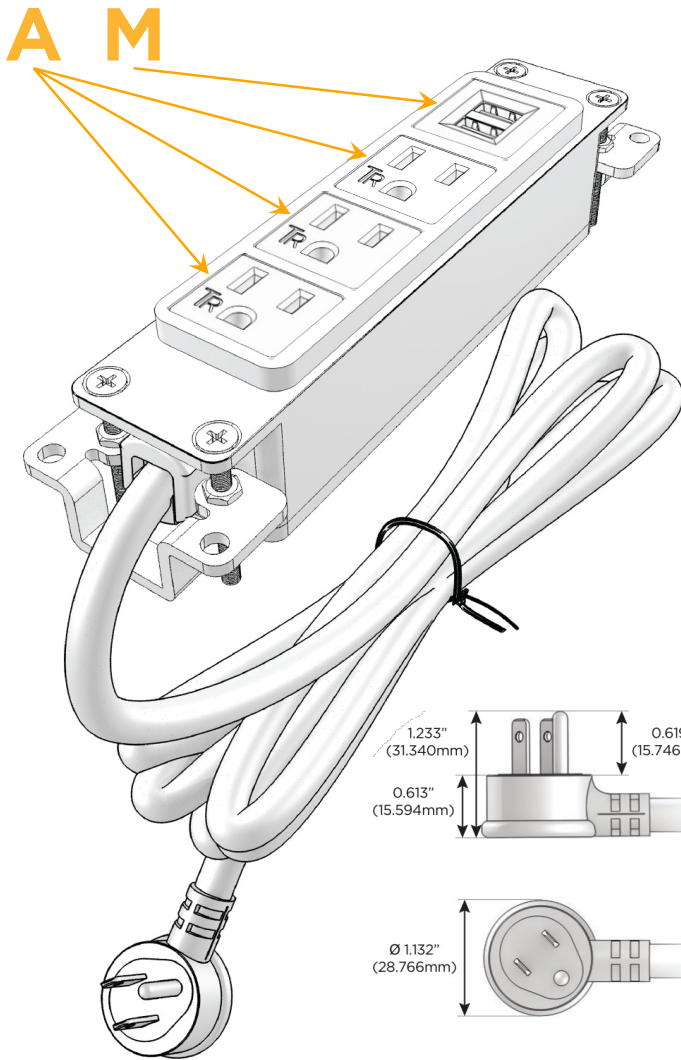

### Module/Port Options:

- A** Tamper Resistant AC Receptacle
- E** USB-A & USB-C (20W)
- M** Double USB-A (Fast Charging Ports - 18W)
- H** HDMI
- 6** CAT 6
- 12** RJ 12
- X** Switched AC
- Y** 3-Way Switch (Low Voltage)
- V** USB-C (45W High Speed Charging Port)
- S** USB-C (25W High Speed Charging Port)
- R** Switched AC (Rocker Switch)
- D** Dimmer Switch

### Plug:

Supplied with Low Profile Flat 45° Angle 120 VAC Plug

Optional Standard Straight 120 VAC Plug

Optional Straight 120 VAC Pass-through Plug

- CLEAN, COMPACT DESIGN
- STREAMLINED
- LOW PROFILE
- SIDE-EXITING CORDS
- PLUG & PLAY
- 6' AC CORD & PLUG (FLAT PLUG STANDARD)
- CUSTOMIZABLE CONFIGURATIONS AND FINISHES
- UL LISTED FOR MOUNTING IN FURNITURE
- 15A

# M-POWER-4T

AC POWER & DATA CONNECTIVITY SOLUTION

M-POWER-4TW-AAAM-BRB

Specs:

**Modules/Ports:**

- A** Tamper Resistant AC Receptacle
- M** Double USB-A (Fast Charging Ports - 18W)

Distributed by

Mormax Company, Inc.