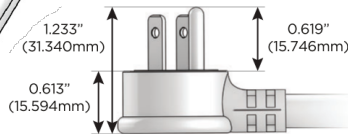

### Plug:

Supplied with Low Profile Flat 45° Angle 120 VAC Plug

Optional Standard Straight 120 VAC Plug

Optional Straight 120 VAC Pass-through Plug

- CLEAN, COMPACT DESIGN
- STREAMLINED
- LOW PROFILE
- SIDE-EXITING CORDS
- PLUG & PLAY
- 6' AC CORD & PLUG (FLAT PLUG STANDARD)
- CUSTOMIZABLE CONFIGURATIONS AND FINISHES
- UL LISTED FOR MOUNTING IN FURNITURE
- 15A

# M-POWER-4T

AC POWER & DATA CONNECTIVITY SOLUTION

M-POWER-4TW-AAAM-BRB

Specs:

**Modules/Ports:**

- A** Tamper Resistant AC Receptacle
- M** Double USB-A (Fast Charging Ports - 18W)

Distributed by

Mormax Company, Inc.