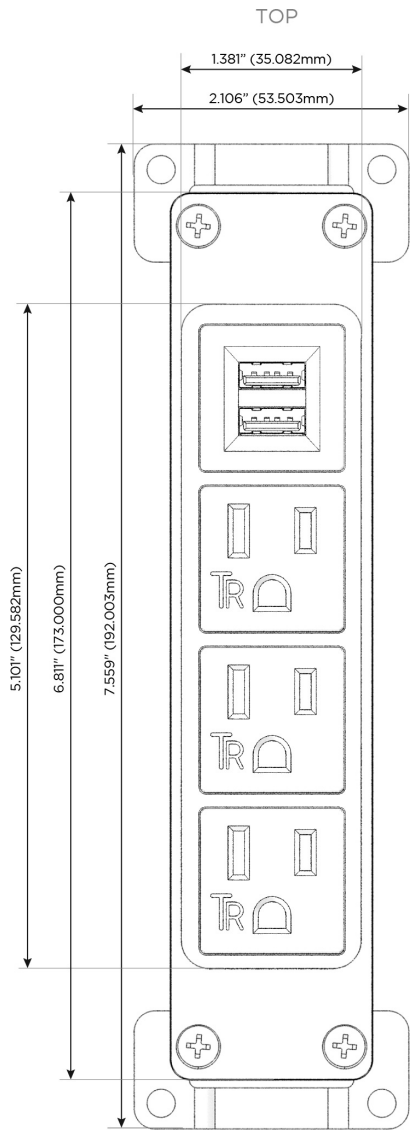

### Module/Port Options:

- A** Tamper Resistant AC Receptacle
- E** USB-A & USB-C (20W)
- M** Double USB-A (Fast Charging Ports - 18W)
- H** HDMI
- 6** CAT 6
- 12** RJ 12
- X** Switched AC
- Y** 3-Way Switch (Low Voltage)
- V** USB-C (45W High Speed Charging Port)
- S** USB-C (25W High Speed Charging Port)
- R** Switched AC (Rocker Switch)
- D** Dimmer Switch

### Plug:

Supplied with Low Profile Flat 45° Angle 120 VAC Plug

Optional Standard Straight 120 VAC Plug

Optional Straight 120 VAC Pass-through Plug

- CLEAN, COMPACT DESIGN
- STREAMLINED
- LOW PROFILE
- SIDE-EXITING CORDS
- PLUG & PLAY
- 6' AC CORD & PLUG (FLAT PLUG STANDARD)
- CUSTOMIZABLE CONFIGURATIONS AND FINISHES
- UL LISTED FOR MOUNTING IN FURNITURE
- 15A

# M-POWER-4T

AC POWER & DATA CONNECTIVITY SOLUTION

M-POWER-4TW-AAAM-BRB

Specs:

**Modules/Ports:**

- A** Tamper Resistant AC Receptacle
- M** Double USB-A (Fast Charging Ports - 18W)

Distributed by

Mormax Company, Inc.