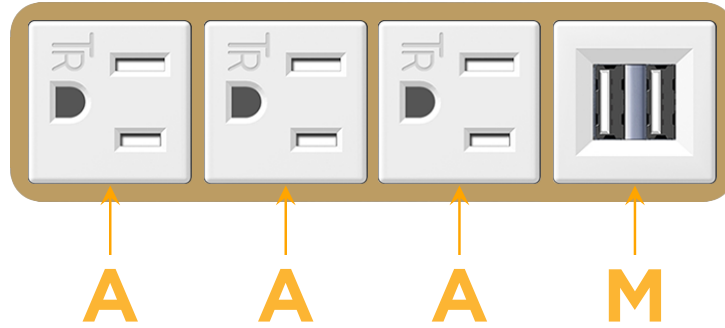

Bezel Finish: **BRASS (ABS)**

Custom Finishes Available M-POWER-4TW-AAAM-BRAB

Features:

Module/Port Options:

- A** Tamper Resistant AC Receptacle
- E** USB-A & USB-C (20W)
- M** Double USB-A (Fast Charging Ports - 18W)
- H** HDMI
- 6** CAT 6
- 12** RJ 12
- X** Switched AC
- Y** 3-Way Switch (Low Voltage)
- V** USB-C (45W High Speed Charging Port)
- S** USB-C (25W High Speed Charging Port)
- R** Switched AC (Rocker Switch)
- D** Dimmer Switch

Plug:

Supplied with Low Profile Flat 45° Angle 120 VAC Plug

Optional Standard Straight 120 VAC Plug

Optional Straight 120 VAC Pass-through Plug

- CLEAN, COMPACT DESIGN
- STREAMLINED
- LOW PROFILE
- SIDE-EXITING CORDS
- PLUG & PLAY
- 6' AC CORD & PLUG (FLAT PLUG STANDARD)
- CUSTOMIZABLE CONFIGURATIONS AND FINISHES
- UL LISTED FOR MOUNTING IN FURNITURE
- 15A

M-POWER-4T

AC POWER & DATA CONNECTIVITY SOLUTION

M-POWER-4TW-AAAM-BRAB

Specs:

Modules/Ports:

- A** Tamper Resistant AC Receptacle
- M** Double USB-A (Fast Charging Ports - 18W)

Distributed by

Mormax Company, Inc.