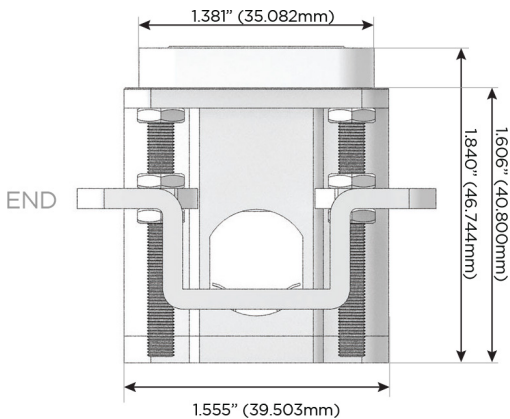

Plug:

Supplied with Low Profile Flat 45° Angle 120 VAC Plug

Optional Standard Straight 120 VAC Plug

Optional Straight 120 VAC Pass-through Plug

- CLEAN, COMPACT DESIGN
- STREAMLINED
- LOW PROFILE
- SIDE-EXITING CORDS
- PLUG & PLAY
- 6' AC CORD & PLUG (FLAT PLUG STANDARD)
- CUSTOMIZABLE CONFIGURATIONS AND FINISHES
- UL LISTED FOR MOUNTING IN FURNITURE
- 15A

M-POWER-4T

AC POWER & DATA CONNECTIVITY SOLUTION

M-POWER-4TW-AAAM-BRAB

Specs:

Modules/Ports:

- A** Tamper Resistant AC Receptacle
- M** Double USB-A (Fast Charging Ports - 18W)

Distributed by

Mormax Company, Inc.