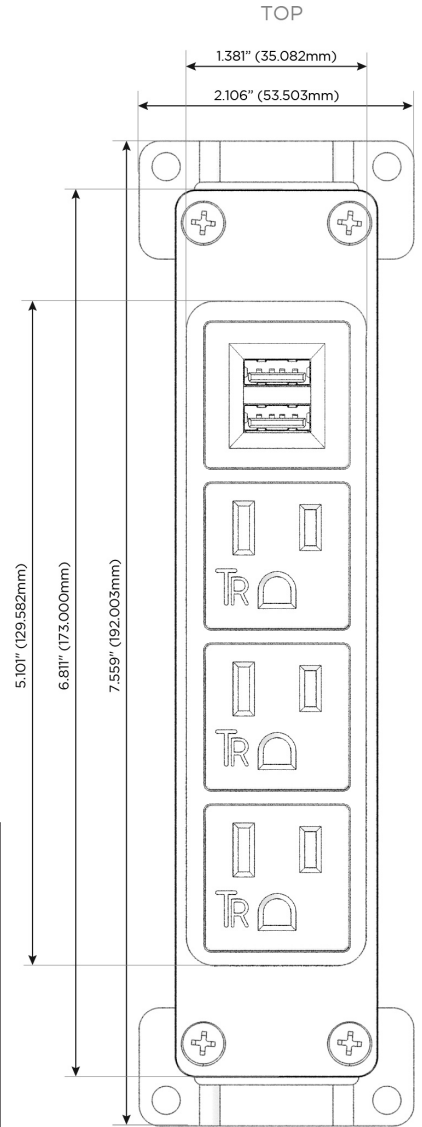

Bezel Finish: **BRASS (ABS)**

Custom Finishes Available M-POWER-4TW-AAAM-BRAB

Features:

Module/Port Options:

- A** Tamper Resistant AC Receptacle
- E** USB-A & USB-C (20W)
- M** Double USB-A (Fast Charging Ports - 18W)
- H** HDMI
- 6** CAT 6
- 12** RJ 12
- X** Switched AC
- Y** 3-Way Switch (Low Voltage)
- V** USB-C (45W High Speed Charging Port)
- S** USB-C (25W High Speed Charging Port)
- R** Switched AC (Rocker Switch)
- D** Dimmer Switch

Plug:

Supplied with Low Profile Flat 45° Angle 120 VAC Plug

Optional Standard Straight 120 VAC Plug

Optional Straight 120 VAC Pass-through Plug

- CLEAN, COMPACT DESIGN
- STREAMLINED
- LOW PROFILE
- SIDE-EXITING CORDS
- PLUG & PLAY
- 6' AC CORD & PLUG (FLAT PLUG STANDARD)
- CUSTOMIZABLE CONFIGURATIONS AND FINISHES
- UL LISTED FOR MOUNTING IN FURNITURE
- 15A

M-POWER-4T

AC POWER & DATA CONNECTIVITY SOLUTION

M-POWER-4TW-AAAM-BRAB

Specs:

Modules/Ports:

- A** Tamper Resistant AC Receptacle
- M** Double USB-A (Fast Charging Ports - 18W)

Distributed by

Mormax Company, Inc.