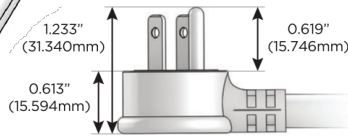

M-POWER-4T

AC POWER & DATA CONNECTIVITY SOLUTION

M-POWER-4TW-AAAM-BRAB

Specs:

Modules/Ports:

- A** Tamper Resistant AC Receptacle
- M** Double USB-A (Fast Charging Ports - 18W)

Distributed by

Mormax Company, Inc.