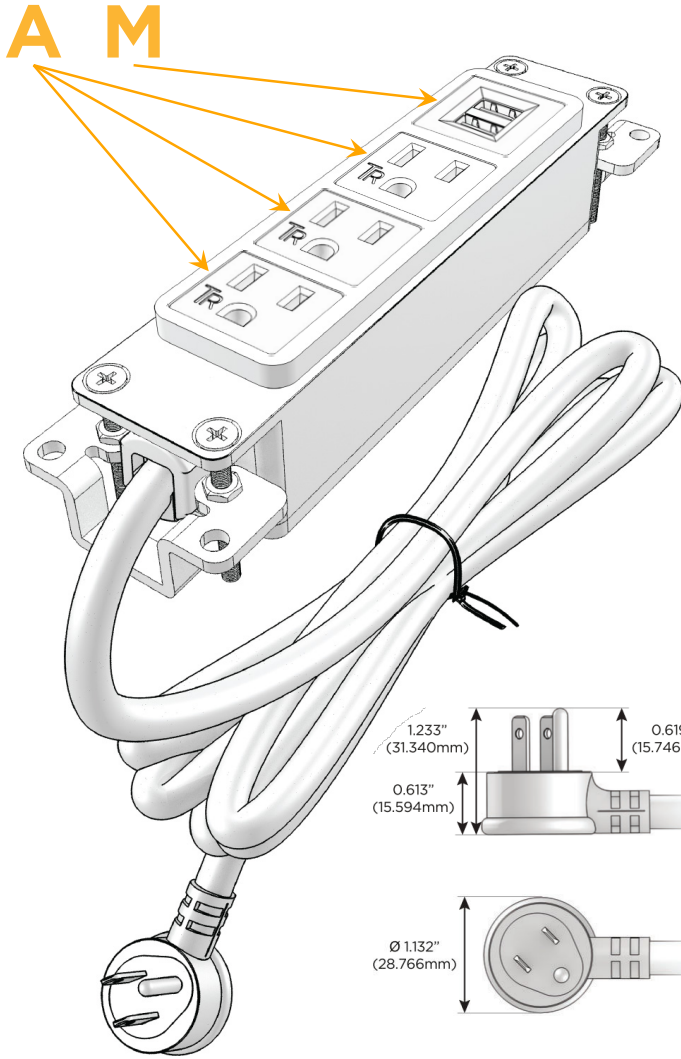

Bezel Finish: **BRASS (ABS)**

Custom Finishes Available M-POWER-4TW-AAAM-BRAB

Features:

Module/Port Options:

- A** Tamper Resistant AC Receptacle
- E** USB-A & USB-C (20W)
- M** Double USB-A (Fast Charging Ports - 18W)
- H** HDMI
- 6** CAT 6
- 12** RJ 12
- X** Switched AC
- Y** 3-Way Switch (Low Voltage)
- V** USB-C (45W High Speed Charging Port)
- S** USB-C (25W High Speed Charging Port)
- R** Switched AC (Rocker Switch)
- D** Dimmer Switch

Plug:

Supplied with Low Profile Flat 45° Angle 120 VAC Plug

Optional Standard Straight 120 VAC Plug

Optional Straight 120 VAC Pass-through Plug

- CLEAN, COMPACT DESIGN
- STREAMLINED
- LOW PROFILE
- SIDE-EXITING CORDS
- PLUG & PLAY
- 6' AC CORD & PLUG (FLAT PLUG STANDARD)
- CUSTOMIZABLE CONFIGURATIONS AND FINISHES
- UL LISTED FOR MOUNTING IN FURNITURE
- 15A

M-POWER-4T

AC POWER & DATA CONNECTIVITY SOLUTION

M-POWER-4TW-AAAM-BRAB

Specs:

Modules/Ports:

- A** Tamper Resistant AC Receptacle
- M** Double USB-A (Fast Charging Ports - 18W)

Distributed by

Mormax Company, Inc.