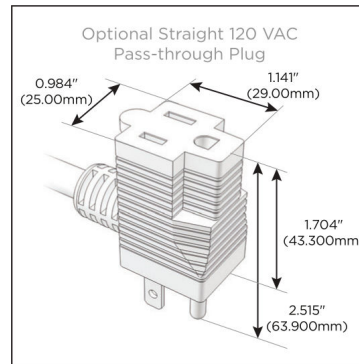

Plug:

Supplied with Low Profile Flat 45° Angle 120 VAC Plug

Optional Standard Straight 120 VAC Plug

Optional Straight 120 VAC Pass-through Plug

- CLEAN, COMPACT DESIGN
- STREAMLINED
- LOW PROFILE
- SIDE-EXITING CORDS
- PLUG & PLAY
- 6' AC CORD & PLUG (FLAT PLUG STANDARD)
- CUSTOMIZABLE CONFIGURATIONS AND FINISHES
- UL LISTED FOR MOUNTING IN FURNITURE
- 15A

M-POWER-4T

AC POWER & DATA CONNECTIVITY SOLUTION

M-POWER-4TW-AAAM-BRAB

Specs:

Modules/Ports:

- A** Tamper Resistant AC Receptacle
- M** Double USB-A (Fast Charging Ports - 18W)

Distributed by

Mormax Company, Inc.