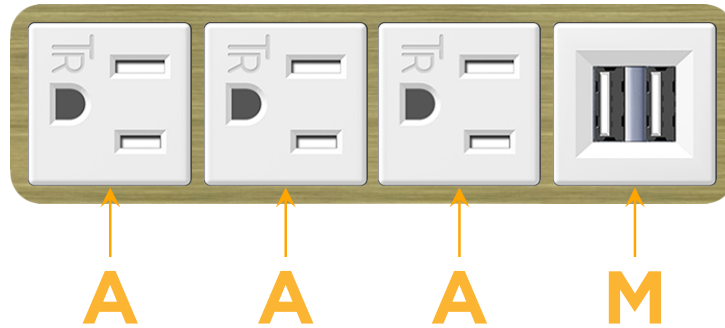

Bezel Finish: **BRASS ANTIQUED (ABS)**

Custom Finishes Available M-POWER-4TW-AAAM-BRAAB

Features:

Module/Port Options:

- A** Tamper Resistant AC Receptacle
- E** USB-A & USB-C (20W)
- M** Double USB-A (Fast Charging Ports - 18W)
- H** HDMI
- 6** CAT 6
- 12** RJ 12
- X** Switched AC
- Y** 3-Way Switch (Low Voltage)
- V** USB-C (45W High Speed Charging Port)
- S** USB-C (25W High Speed Charging Port)
- R** Switched AC (Rocker Switch)
- D** Dimmer Switch

Plug:

Supplied with Low Profile Flat 45° Angle 120 VAC Plug

Optional Standard Straight 120 VAC Plug

Optional Straight 120 VAC Pass-through Plug

- CLEAN, COMPACT DESIGN
- STREAMLINED
- LOW PROFILE
- SIDE-EXITING CORDS
- PLUG & PLAY
- 6' AC CORD & PLUG (FLAT PLUG STANDARD)
- CUSTOMIZABLE CONFIGURATIONS AND FINISHES
- UL LISTED FOR MOUNTING IN FURNITURE
- 15A

M-POWER-4T

AC POWER & DATA CONNECTIVITY SOLUTION

M-POWER-4TW-AAAM-BRAAB

Specs:

Modules/Ports:

- A** Tamper Resistant AC Receptacle
- M** Double USB-A (Fast Charging Ports - 18W)

Distributed by

Mormax Company, Inc.