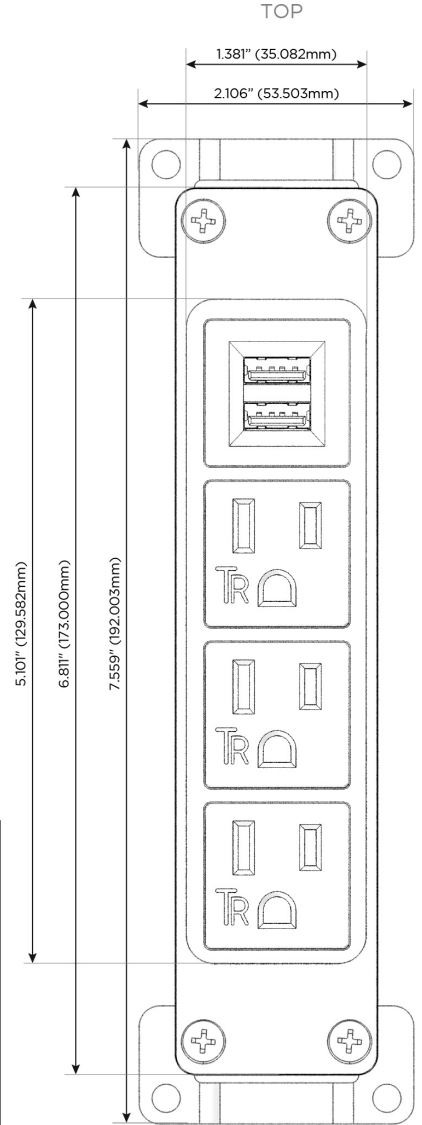

Bezel Finish: **BRASS ANTIQUED (ABS)**

Custom Finishes Available M-POWER-4TW-AAAM-BRAAB

Features:

Module/Port Options:

- A** Tamper Resistant AC Receptacle
- E** USB-A & USB-C (20W)
- M** Double USB-A (Fast Charging Ports - 18W)
- H** HDMI
- 6** CAT 6
- 12** RJ 12
- X** Switched AC
- Y** 3-Way Switch (Low Voltage)
- V** USB-C (45W High Speed Charging Port)
- S** USB-C (25W High Speed Charging Port)
- R** Switched AC (Rocker Switch)
- D** Dimmer Switch

Plug:

Supplied with Low Profile Flat 45° Angle 120 VAC Plug

Optional Standard Straight 120 VAC Plug

Optional Straight 120 VAC Pass-through Plug

- CLEAN, COMPACT DESIGN
- STREAMLINED
- LOW PROFILE
- SIDE-EXITING CORDS
- PLUG & PLAY
- 6' AC CORD & PLUG (FLAT PLUG STANDARD)
- CUSTOMIZABLE CONFIGURATIONS AND FINISHES
- UL LISTED FOR MOUNTING IN FURNITURE
- 15A

M-POWER-4T

AC POWER & DATA CONNECTIVITY SOLUTION

M-POWER-4TW-AAAM-BRAAB

Specs:

Modules/Ports:

- A** Tamper Resistant AC Receptacle
- M** Double USB-A (Fast Charging Ports - 18W)

Distributed by

Mormax Company, Inc.