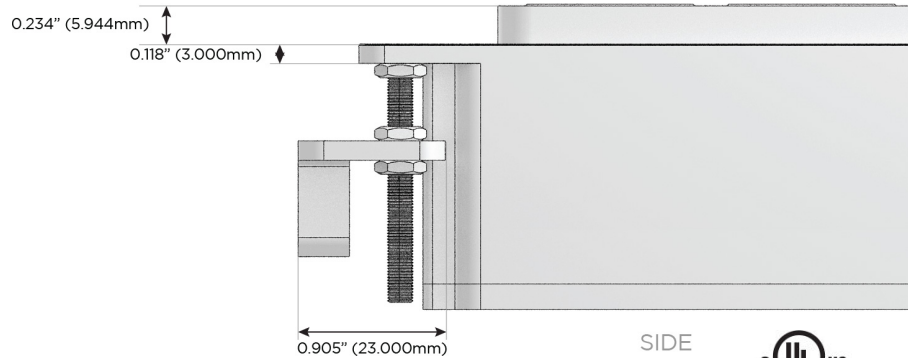

M-POWER-4T

AC POWER & DATA CONNECTIVITY SOLUTION

M-POWER-4TW-AAAM-BRAAB

Specs:

Modules/Ports:

- A** Tamper Resistant AC Receptacle
- M** Double USB-A (Fast Charging Ports - 18W)

Distributed by

Mormax Company, Inc.