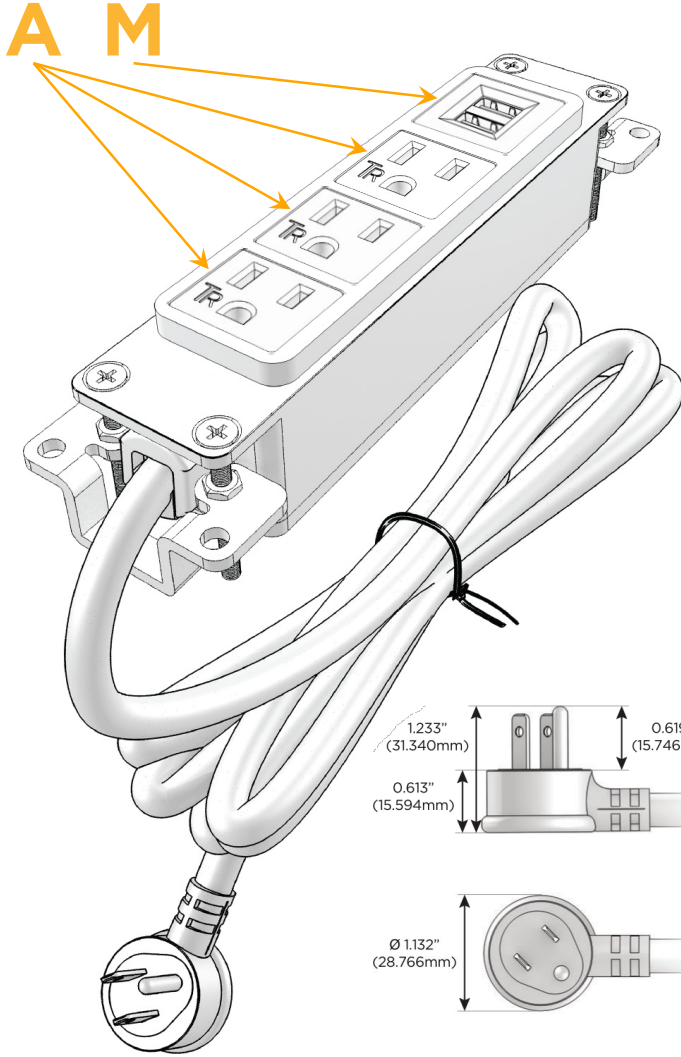

Bezel Finish: **BRASS ANTIQUED (ABS)**

Custom Finishes Available M-POWER-4TW-AAAM-BRAAB

Features:

Module/Port Options:

- A** Tamper Resistant AC Receptacle
- E** USB-A & USB-C (20W)
- M** Double USB-A (Fast Charging Ports - 18W)
- H** HDMI
- 6** CAT 6
- 12** RJ 12
- X** Switched AC
- Y** 3-Way Switch (Low Voltage)
- V** USB-C (45W High Speed Charging Port)
- S** USB-C (25W High Speed Charging Port)
- R** Switched AC (Rocker Switch)
- D** Dimmer Switch

Plug:

Supplied with Low Profile Flat 45° Angle 120 VAC Plug

Optional Standard Straight 120 VAC Plug

Optional Straight 120 VAC Pass-through Plug

- CLEAN, COMPACT DESIGN
- STREAMLINED
- LOW PROFILE
- SIDE-EXITING CORDS
- PLUG & PLAY
- 6' AC CORD & PLUG (FLAT PLUG STANDARD)
- CUSTOMIZABLE CONFIGURATIONS AND FINISHES
- UL LISTED FOR MOUNTING IN FURNITURE
- 15A

M-POWER-4T

AC POWER & DATA CONNECTIVITY SOLUTION

M-POWER-4TW-AAAM-BRAAB

Specs:

Modules/Ports:

- A** Tamper Resistant AC Receptacle
- M** Double USB-A (Fast Charging Ports - 18W)

Distributed by

Mormax Company, Inc.