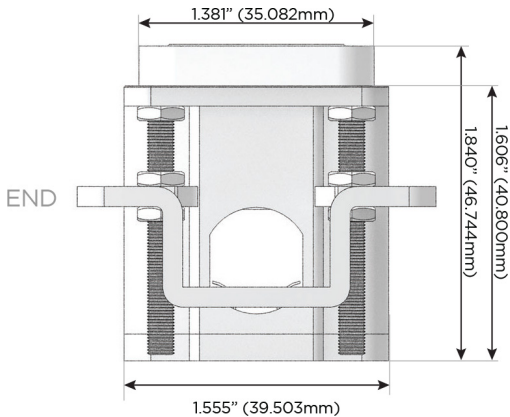

Plug:

Supplied with Low Profile Flat 45° Angle 120 VAC Plug

Optional Standard Straight 120 VAC Plug

Optional Straight 120 VAC Pass-through Plug

- CLEAN, COMPACT DESIGN
- STREAMLINED
- LOW PROFILE
- SIDE-EXITING CORDS
- PLUG & PLAY
- 6' AC CORD & PLUG (FLAT PLUG STANDARD)
- CUSTOMIZABLE CONFIGURATIONS AND FINISHES
- UL LISTED FOR MOUNTING IN FURNITURE
- 15A

M-POWER-4T

AC POWER & DATA CONNECTIVITY SOLUTION

M-POWER-4TW-AAAM-BRAAB

Specs:

Modules/Ports:

- A** Tamper Resistant AC Receptacle
- M** Double USB-A (Fast Charging Ports - 18W)

Distributed by

Mormax Company, Inc.