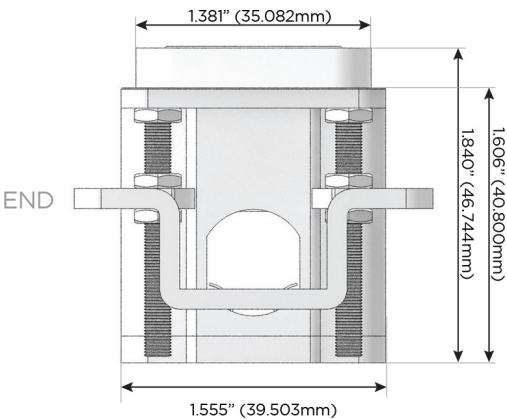

#### Plug:

Supplied with Low Profile Flat 45° Angle 120 VAC Plug

Optional Standard Straight 120 VAC Plug

Optional Straight 120 VAC Pass-through Plug

- CLEAN, COMPACT DESIGN
- STREAMLINED
- LOW PROFILE
- SIDE-EXITING CORDS
- PLUG & PLAY
- 6' AC CORD & PLUG (FLAT PLUG STANDARD)
- CUSTOMIZABLE CONFIGURATIONS AND FINISHES
- UL LISTED FOR MOUNTING IN FURNITURE
- 15A

# M-POWER-4T

AC POWER & DATA CONNECTIVITY SOLUTION

M-POWER-4TW-AAAM-B2AB

Specs:

**Modules/Ports:**

- A** Tamper Resistant AC Receptacle
- M** Double USB-A (Fast Charging Ports - 18W)

Distributed by

Mormax Company, Inc.