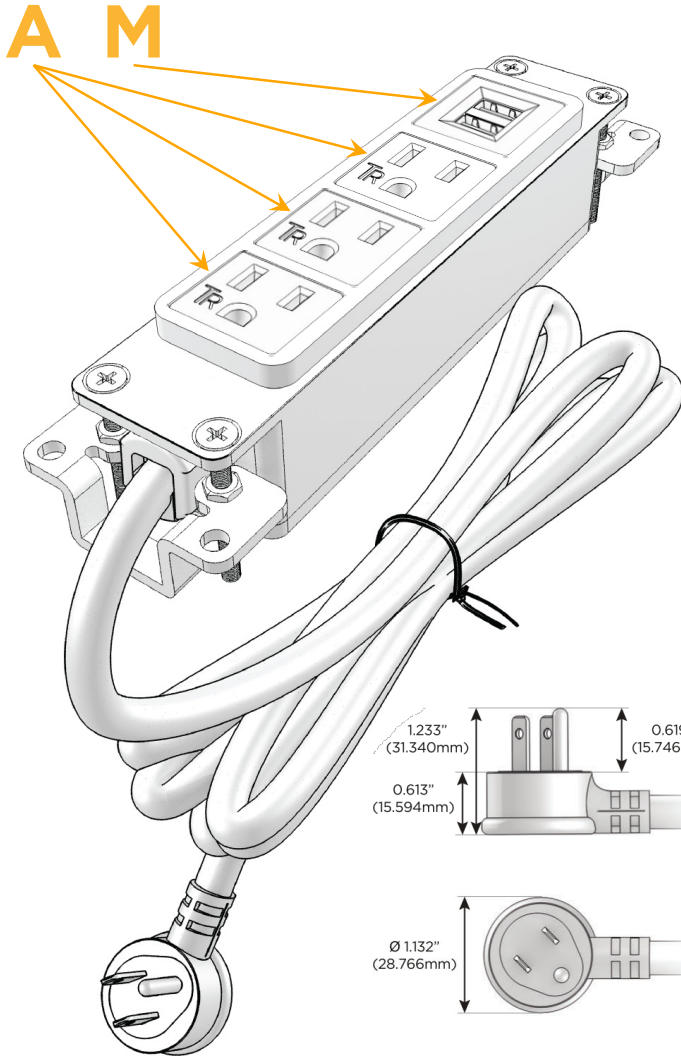

#### Module/Port Options:

- A** Tamper Resistant AC Receptacle
- E** USB-A & USB-C (20W)
- M** Double USB-A (Fast Charging Ports - 18W)
- H** HDMI
- 6** CAT 6
- 12** RJ 12
- X** Switched AC
- Y** 3-Way Switch (Low Voltage)
- V** USB-C (45W High Speed Charging Port)
- S** USB-C (25W High Speed Charging Port)
- R** Switched AC (Rocker Switch)
- D** Dimmer Switch

#### Plug:

Supplied with Low Profile Flat 45° Angle 120 VAC Plug

Optional Standard Straight 120 VAC Plug

Optional Straight 120 VAC Pass-through Plug

- CLEAN, COMPACT DESIGN
- STREAMLINED
- LOW PROFILE
- SIDE-EXITING CORDS
- PLUG & PLAY
- 6' AC CORD & PLUG (FLAT PLUG STANDARD)
- CUSTOMIZABLE CONFIGURATIONS AND FINISHES
- UL LISTED FOR MOUNTING IN FURNITURE
- 15A

# M-POWER-4T

AC POWER & DATA CONNECTIVITY SOLUTION

M-POWER-4TW-AAAM-B2AB

Specs:

**Modules/Ports:**

- A** Tamper Resistant AC Receptacle
- M** Double USB-A (Fast Charging Ports - 18W)

Distributed by

Mormax Company, Inc.