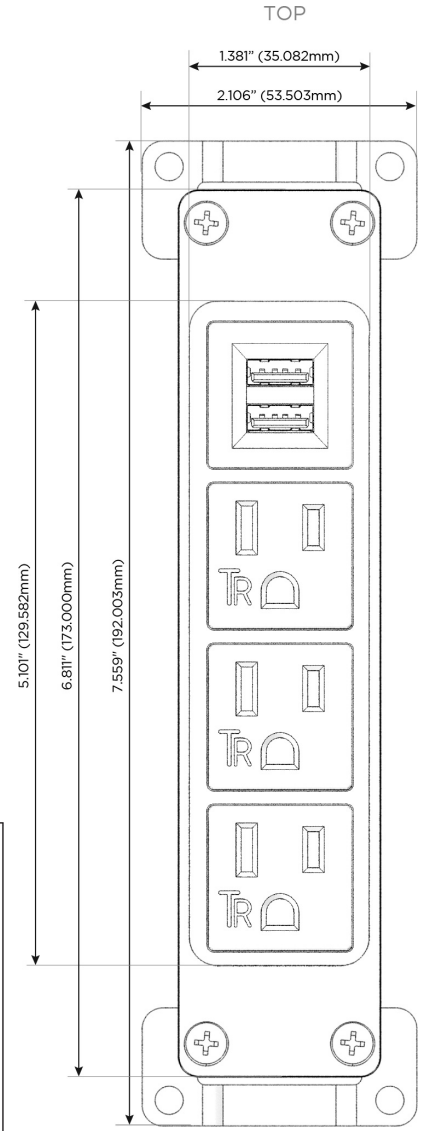

#### Module/Port Options:

- A** Tamper Resistant AC Receptacle
- E** USB-A & USB-C (20W)
- M** Double USB-A (Fast Charging Ports - 18W)
- H** HDMI
- 6** CAT 6
- 12** RJ 12
- X** Switched AC
- Y** 3-Way Switch (Low Voltage)
- V** USB-C (45W High Speed Charging Port)
- S** USB-C (25W High Speed Charging Port)
- R** Switched AC (Rocker Switch)
- D** Dimmer Switch

#### Plug:

Supplied with Low Profile Flat 45° Angle 120 VAC Plug

Optional Standard Straight 120 VAC Plug

Optional Straight 120 VAC Pass-through Plug

- CLEAN, COMPACT DESIGN
- STREAMLINED
- LOW PROFILE
- SIDE-EXITING CORDS
- PLUG & PLAY
- 6' AC CORD & PLUG (FLAT PLUG STANDARD)
- CUSTOMIZABLE CONFIGURATIONS AND FINISHES
- UL LISTED FOR MOUNTING IN FURNITURE
- 15A

# M-POWER-4T

AC POWER & DATA CONNECTIVITY SOLUTION

M-POWER-4TW-AAAM-B2AB

Specs:

**Modules/Ports:**

- A** Tamper Resistant AC Receptacle
- M** Double USB-A (Fast Charging Ports - 18W)

Distributed by

Mormax Company, Inc.