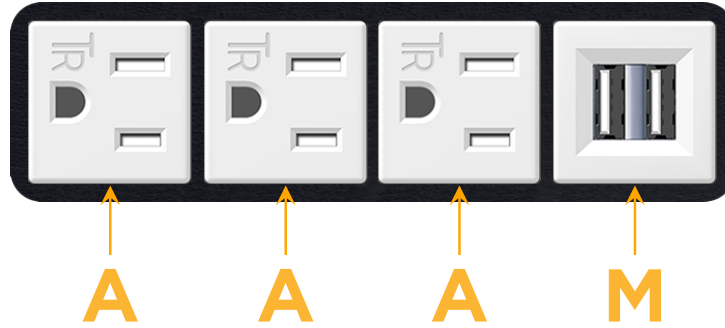

M-POWER-4T

AC POWER & DATA CONNECTIVITY SOLUTION

M-POWER-4TW-AAAM-B2AB

Distributed by

Mormax Company, Inc.

8 Westchester Plaza

Elmsford, NY 10523

914-699-0101

sales@mormax.com

mormax.com

Metro Light & Power's line of power & data solutions offers sophisticated design elements combined with greater ease of installation. Streamlined and low-profile, enhanced by side-exiting cords, our outlets advance the industry with their cutting edge look and feel. We believe flexibility is key, and we provide a variety of mounting options, including the ability to mount in limited spaces. Our outlets are available in many finishes and configurations, in addition to a custom color and finish capability for our clients.

Bezel Finish: **SATIN BLACK (ABS)**

Custom Finishes Available M-POWER-4TW-AAAM-B2AB

Features:

Module/Port Options:

- **A** Tamper Resistant AC Receptacle
- **E** USB-A & USB-C (20W)
- **M** Double USB-A (Fast Charging Ports - 18W)
- **H** HDMI
- **6** CAT 6
- **12** RJ 12
- **X** Switched AC
- **Y** 3-Way Switch (Low Voltage)
- **V** USB-C (45W High Speed Charging Port)
- **S** USB-C (25W High Speed Charging Port)
- **R** Switched AC (Rocker Switch)
- **D** Dimmer Switch

Plug:

Supplied with Low Profile Flat 45° Angle 120 VAC Plug

Optional Standard Straight 120 VAC Plug

Optional Straight 120 VAC Pass-through Plug

- CLEAN, COMPACT DESIGN
- STREAMLINED
- LOW PROFILE
- SIDE-EXITING CORDS
- PLUG & PLAY
- 6' AC CORD & PLUG (FLAT PLUG STANDARD)
- CUSTOMIZABLE CONFIGURATIONS AND FINISHES
- UL LISTED FOR MOUNTING IN FURNITURE
- 15A