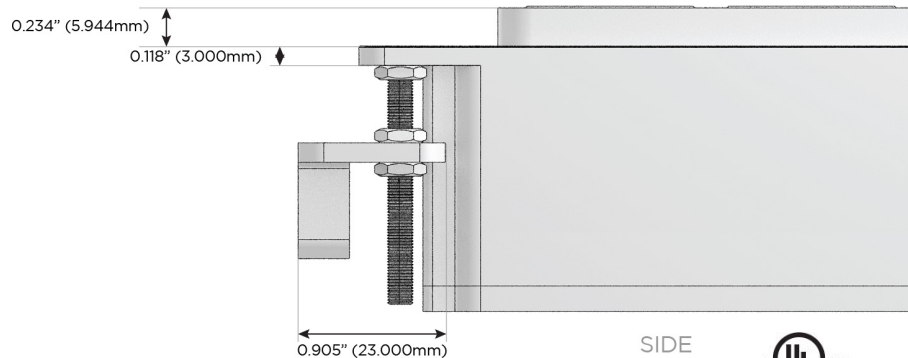

# M-POWER-4T

AC POWER & DATA CONNECTIVITY SOLUTION

M-POWER-4TW-AAAM-B2AB

Specs:

**Modules/Ports:**

- A** Tamper Resistant AC Receptacle
- M** Double USB-A (Fast Charging Ports - 18W)

Distributed by

Mormax Company, Inc.