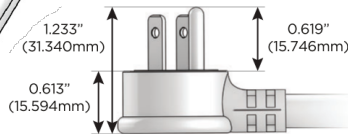

#### Plug:

Supplied with Low Profile Flat 45° Angle 120 VAC Plug

Optional Standard Straight 120 VAC Plug

Optional Straight 120 VAC Pass-through Plug

- CLEAN, COMPACT DESIGN
- STREAMLINED
- LOW PROFILE
- SIDE-EXITING CORDS
- PLUG & PLAY
- 6' AC CORD & PLUG (FLAT PLUG STANDARD)
- CUSTOMIZABLE CONFIGURATIONS AND FINISHES
- UL LISTED FOR MOUNTING IN FURNITURE
- 15A

# M-POWER-4T

AC POWER & DATA CONNECTIVITY SOLUTION

M-POWER-4TW-AAAM-B2AB

Specs:

**Modules/Ports:**

- A** Tamper Resistant AC Receptacle
- M** Double USB-A (Fast Charging Ports - 18W)

Distributed by

Mormax Company, Inc.