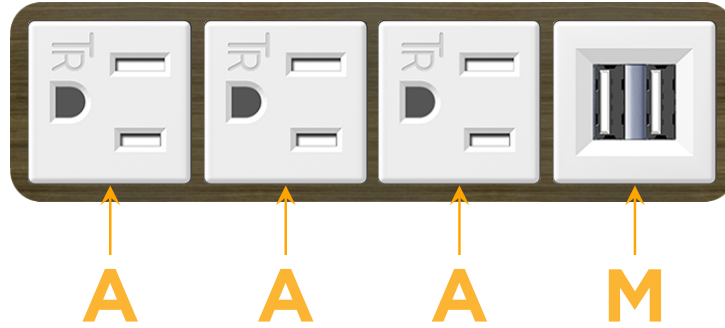

M-POWER-4T

AC POWER & DATA CONNECTIVITY SOLUTION

M-POWER-4TW-AAAM-APAB

Distributed by

Mormax Company, Inc.

8 Westchester Plaza

Elmsford, NY 10523

914-699-0101

sales@mormax.com

mormax.com

Metro Light & Power's line of power & data solutions offers sophisticated design elements combined with greater ease of installation. Streamlined and low-profile, enhanced by side-exiting cords, our outlets advance the industry with their cutting edge look and feel. We believe flexibility is key, and we provide a variety of mounting options, including the ability to mount in limited spaces. Our outlets are available in many finishes and configurations, in addition to a custom color and finish capability for our clients.

Bezel Finish: **SPECIAL ANTIQUE BRONZE (ABS)**

Custom Finishes Available M-POWER-4TW-AAAM-APAB

Features:

Module/Port Options:

- **A** Tamper Resistant AC Receptacle
- **E** USB-A & USB-C (20W)
- **M** Double USB-A (Fast Charging Ports - 18W)
- **H** HDMI
- **6** CAT 6
- **12** RJ 12
- **X** Switched AC
- **Y** 3-Way Switch (Low Voltage)
- **V** USB-C (45W High Speed Charging Port)
- **S** USB-C (25W High Speed Charging Port)
- **R** Switched AC (Rocker Switch)
- **D** Dimmer Switch

Plug:

Supplied with Low Profile Flat 45° Angle 120 VAC Plug

Optional Standard Straight 120 VAC Plug

Optional Straight 120 VAC Pass-through Plug

- CLEAN, COMPACT DESIGN
- STREAMLINED
- LOW PROFILE
- SIDE-EXITING CORDS
- PLUG & PLAY
- 6' AC CORD & PLUG (FLAT PLUG STANDARD)
- CUSTOMIZABLE CONFIGURATIONS AND FINISHES
- UL LISTED FOR MOUNTING IN FURNITURE
- 15A