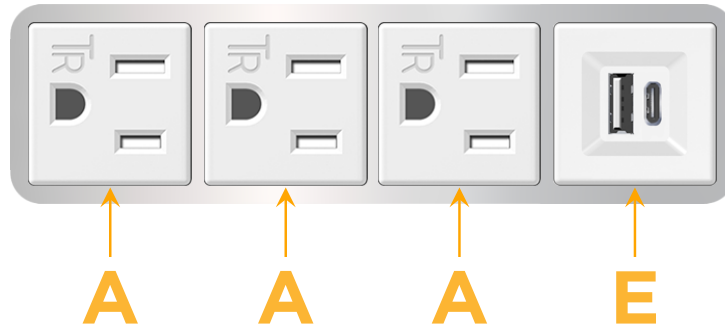

M-POWER-4T

AC POWER & DATA CONNECTIVITY SOLUTION

M-POWER-4TW-AAAE-CRAB

Distributed by

Mormax Company, Inc.

8 Westchester Plaza

Elmsford, NY 10523

914-699-0101

sales@mormax.com

mormax.com

Metro Light & Power's line of power & data solutions offers sophisticated design elements combined with greater ease of installation. Streamlined and low-profile, enhanced by side-exiting cords, our outlets advance the industry with their cutting edge look and feel. We believe flexibility is key, and we provide a variety of mounting options, including the ability to mount in limited spaces. Our outlets are available in many finishes and configurations, in addition to a custom color and finish capability for our clients.

Bezel Finish: **CHROME (ABS)**

Custom Finishes Available M-POWER-4TW-AAAE-CRAB

Features:

Module/Port Options:

- **A** Tamper Resistant AC Receptacle
- **E** USB-A & USB-C (20W)
- **M** Double USB-A (Fast Charging Ports - 18W)
- **H** HDMI
- **6** CAT 6
- **12** RJ 12
- **X** Switched AC
- **Y** 3-Way Switch (Low Voltage)
- **V** USB-C (45W High Speed Charging Port)
- **S** USB-C (25W High Speed Charging Port)
- **R** Switched AC (Rocker Switch)
- **D** Dimmer Switch

Plug:

Supplied with Low Profile Flat 45° Angle 120 VAC Plug

Optional Standard Straight 120 VAC Plug

Optional Straight 120 VAC Pass-through Plug

- CLEAN, COMPACT DESIGN
- STREAMLINED
- LOW PROFILE
- SIDE-EXITING CORDS
- PLUG & PLAY
- 6' AC CORD & PLUG (FLAT PLUG STANDARD)
- CUSTOMIZABLE CONFIGURATIONS AND FINISHES
- UL LISTED FOR MOUNTING IN FURNITURE
- 15A