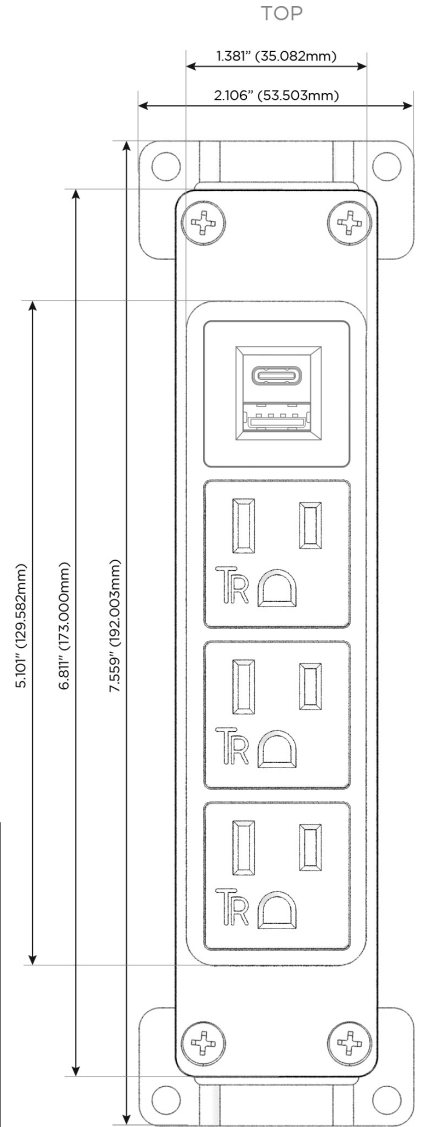

M-POWER-4T

AC POWER & DATA CONNECTIVITY SOLUTION

M-POWER-4TW-AAAE-BRAAB

Specs:

Modules/Ports:

- **A** Tamper Resistant AC Receptacle
- **E** USB-A & USB-C (20W)

Distributed by

Mormax Company, Inc.

8 Westchester Plaza

Elmsford, NY 10523

914-699-0101

sales@mormax.com

mormax.com

FURNITURE POWER DISTRIBUTION UNIT