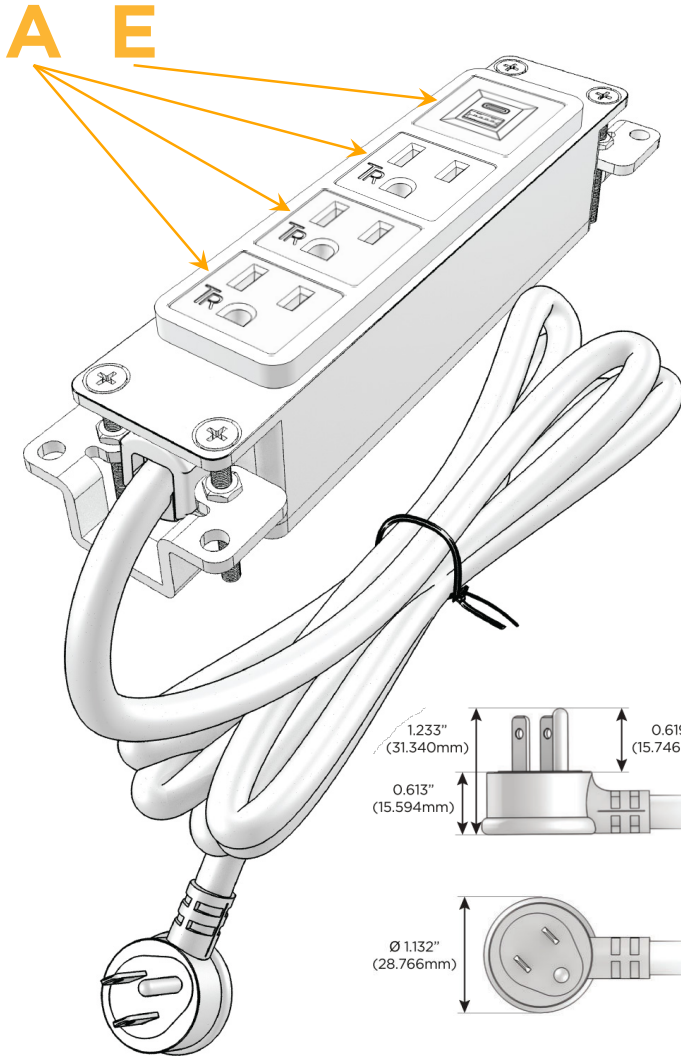

M-POWER-4T

AC POWER & DATA CONNECTIVITY SOLUTION

M-POWER-4TW-AAAE-BRAAB

Specs:

Modules/Ports:

- **A** Tamper Resistant AC Receptacle
- **E** USB-A & USB-C (20W)

Distributed by

Mormax Company, Inc.

8 Westchester Plaza

Elmsford, NY 10523

914-699-0101

sales@mormax.com

mormax.com

FURNITURE POWER DISTRIBUTION UNIT