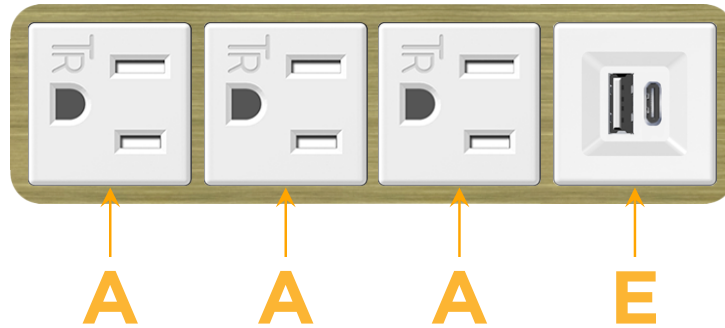

Bezel Finish: **BRASS ANTIQUED (ABS)**

Custom Finishes Available M-POWER-4TW-AAAE-BRAAB

Features:

Module/Port Options:

- A Tamper Resistant AC Receptacle
- E USB-A & USB-C (20W)
- M Double USB-A (Fast Charging Ports - 18W)
- H HDMI
- 6 CAT 6
- 12 RJ 12
- X Switched AC
- Y 3-Way Switch (Low Voltage)
- V USB-C (45W High Speed Charging Port)
- S USB-C (25W High Speed Charging Port)
- R Switched AC (Rocker Switch)
- D Dimmer Switch

Plug:

- Supplied with Low Profile Flat 45° Angle 120 VAC Plug
- Optional Standard Straight 120 VAC Plug
- Optional Straight 120 VAC Pass-through Plug

- CLEAN, COMPACT DESIGN
- STREAMLINED
- LOW PROFILE
- SIDE-EXITING CORDS
- PLUG & PLAY
- 6' AC CORD & PLUG (FLAT PLUG STANDARD)
- CUSTOMIZABLE CONFIGURATIONS AND FINISHES
- UL LISTED FOR MOUNTING IN FURNITURE
- 15A

M-POWER-4T

AC POWER & DATA CONNECTIVITY SOLUTION

M-POWER-4TW-AAAE-BRAAB

Specs:

Modules/Ports:

- A** Tamper Resistant AC Receptacle
- E** USB-A & USB-C (20W)

Distributed by

Mormax Company, Inc.