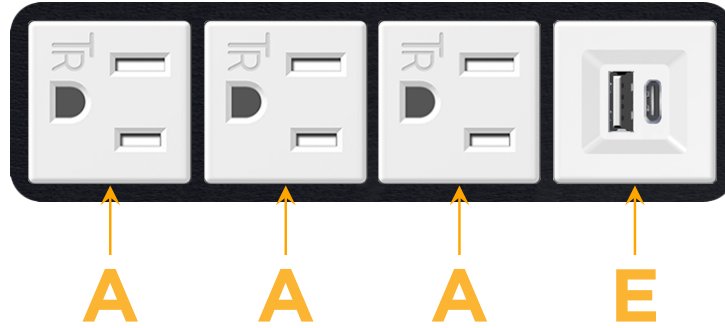

M-POWER-4T

AC POWER & DATA CONNECTIVITY SOLUTION

M-POWER-4TW-AAAE-B2AB

Distributed by

Mormax Company, Inc.

8 Westchester Plaza

Elmsford, NY 10523

914-699-0101

sales@mormax.com

mormax.com

Metro Light & Power's line of power & data solutions offers sophisticated design elements combined with greater ease of installation. Streamlined and low-profile, enhanced by side-exiting cords, our outlets advance the industry with their cutting edge look and feel. We believe flexibility is key, and we provide a variety of mounting options, including the ability to mount in limited spaces. Our outlets are available in many finishes and configurations, in addition to a custom color and finish capability for our clients.

Bezel Finish: **SATIN BLACK (ABS)**

Custom Finishes Available M-POWER-4TW-AAAE-B2AB

Features:

Module/Port Options:

- **A** Tamper Resistant AC Receptacle
- **E** USB-A & USB-C (20W)
- **M** Double USB-A (Fast Charging Ports - 18W)
- **H** HDMI
- **6** CAT 6
- **12** RJ 12
- **X** Switched AC
- **Y** 3-Way Switch (Low Voltage)
- **V** USB-C (45W High Speed Charging Port)
- **S** USB-C (25W High Speed Charging Port)
- **R** Switched AC (Rocker Switch)
- **D** Dimmer Switch

Plug:

Supplied with Low Profile Flat 45° Angle 120 VAC Plug

Optional Standard Straight 120 VAC Plug

Optional Straight 120 VAC Pass-through Plug

- CLEAN, COMPACT DESIGN
- STREAMLINED
- LOW PROFILE
- SIDE-EXITING CORDS
- PLUG & PLAY
- 6' AC CORD & PLUG (FLAT PLUG STANDARD)
- CUSTOMIZABLE CONFIGURATIONS AND FINISHES
- UL LISTED FOR MOUNTING IN FURNITURE
- 15A