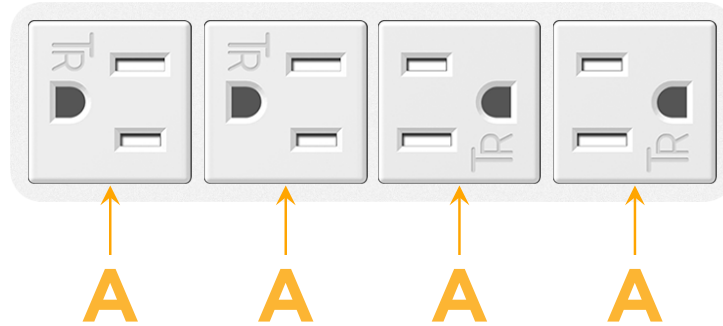

M-POWER-4T

AC POWER & DATA CONNECTIVITY SOLUTION

M-POWER-4TW-AAAA-WB

Distributed by

Mormax Company, Inc.

8 Westchester Plaza

Elmsford, NY 10523

914-699-0101

sales@mormax.com

mormax.com

Metro Light & Power's line of power & data solutions offers sophisticated design elements combined with greater ease of installation. Streamlined and low-profile, enhanced by side-exiting cords, our outlets advance the industry with their cutting edge look and feel. We believe flexibility is key, and we provide a variety of mounting options, including the ability to mount in limited spaces. Our outlets are available in many finishes and configurations, in addition to a custom color and finish capability for our clients.

Bezel Finish: **WHITE (STEEL)**

Custom Finishes Available M-POWER-4TW-AAAA-WB

Features:

Module/Port Options:

- **A** Tamper Resistant AC Receptacle
- **E** USB-A & USB-C (20W)
- **M** Double USB-A (Fast Charging Ports - 18W)
- **H** HDMI
- **6** CAT 6
- **12** RJ 12
- **X** Switched AC
- **Y** 3-Way Switch (Low Voltage)
- **V** USB-C (45W High Speed Charging Port)
- **S** USB-C (25W High Speed Charging Port)
- **R** Switched AC (Rocker Switch)
- **D** Dimmer Switch

Plug:

Supplied with Low Profile Flat 45° Angle 120 VAC Plug

Optional Standard Straight 120 VAC Plug

Optional Straight 120 VAC Pass-through Plug

- CLEAN, COMPACT DESIGN
- STREAMLINED
- LOW PROFILE
- SIDE-EXITING CORDS
- PLUG & PLAY
- 6' AC CORD & PLUG (FLAT PLUG STANDARD)
- CUSTOMIZABLE CONFIGURATIONS AND FINISHES
- UL LISTED FOR MOUNTING IN FURNITURE
- 15A