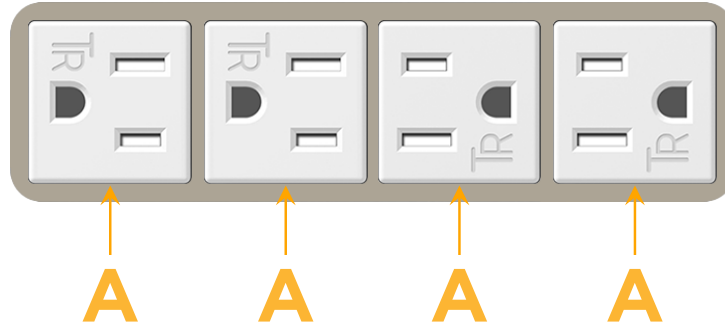

M-POWER-4T

AC POWER & DATA CONNECTIVITY SOLUTION

M-POWER-4TW-AAAA-SAB

Distributed by

Mormax Company, Inc.

8 Westchester Plaza

Elmsford, NY 10523

914-699-0101

sales@mormax.com

mormax.com

Metro Light & Power's line of power & data solutions offers sophisticated design elements combined with greater ease of installation. Streamlined and low-profile, enhanced by side-exiting cords, our outlets advance the industry with their cutting edge look and feel. We believe flexibility is key, and we provide a variety of mounting options, including the ability to mount in limited spaces. Our outlets are available in many finishes and configurations, in addition to a custom color and finish capability for our clients.

Bezel Finish: **SATIN NICKEL (ABS)**

Custom Finishes Available M-POWER-4TW-AAAA-SAB

Features:

Module/Port Options:

- **A** Tamper Resistant AC Receptacle
- **E** USB-A & USB-C (20W)
- **M** Double USB-A (Fast Charging Ports - 18W)
- **H** HDMI
- **6** CAT 6
- **12** RJ 12
- **X** Switched AC
- **Y** 3-Way Switch (Low Voltage)
- **V** USB-C (45W High Speed Charging Port)
- **S** USB-C (25W High Speed Charging Port)
- **R** Switched AC (Rocker Switch)
- **D** Dimmer Switch

Plug:

Supplied with Low Profile Flat 45° Angle 120 VAC Plug

Optional Standard Straight 120 VAC Plug

Optional Straight 120 VAC Pass-through Plug

- CLEAN, COMPACT DESIGN
- STREAMLINED
- LOW PROFILE
- SIDE-EXITING CORDS
- PLUG & PLAY
- 6' AC CORD & PLUG (FLAT PLUG STANDARD)
- CUSTOMIZABLE CONFIGURATIONS AND FINISHES
- UL LISTED FOR MOUNTING IN FURNITURE
- 15A