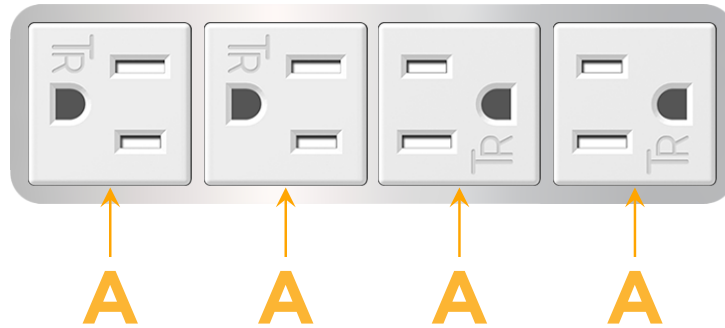

M-POWER-4T

AC POWER & DATA CONNECTIVITY SOLUTION

M-POWER-4TW-AAAA-CRAB

Distributed by

Mormax Company, Inc.

8 Westchester Plaza

Elmsford, NY 10523

914-699-0101

sales@mormax.com

mormax.com

Metro Light & Power's line of power & data solutions offers sophisticated design elements combined with greater ease of installation. Streamlined and low-profile, enhanced by side-exiting cords, our outlets advance the industry with their cutting edge look and feel. We believe flexibility is key, and we provide a variety of mounting options, including the ability to mount in limited spaces. Our outlets are available in many finishes and configurations, in addition to a custom color and finish capability for our clients.

Bezel Finish: **CHROME (ABS)**

Custom Finishes Available M-POWER-4TW-AAAA-CRAB

Features:

Module/Port Options:

- **A** Tamper Resistant AC Receptacle
- **E** USB-A & USB-C (20W)
- **M** Double USB-A (Fast Charging Ports - 18W)
- **H** HDMI
- **6** CAT 6
- **12** RJ 12
- **X** Switched AC
- **Y** 3-Way Switch (Low Voltage)
- **V** USB-C (45W High Speed Charging Port)
- **S** USB-C (25W High Speed Charging Port)
- **R** Switched AC (Rocker Switch)
- **D** Dimmer Switch

Plug:

Supplied with Low Profile Flat 45° Angle 120 VAC Plug

Optional Standard Straight 120 VAC Plug

Optional Straight 120 VAC Pass-through Plug

- CLEAN, COMPACT DESIGN
- STREAMLINED
- LOW PROFILE
- SIDE-EXITING CORDS
- PLUG & PLAY
- 6' AC CORD & PLUG (FLAT PLUG STANDARD)
- CUSTOMIZABLE CONFIGURATIONS AND FINISHES
- UL LISTED FOR MOUNTING IN FURNITURE
- 15A