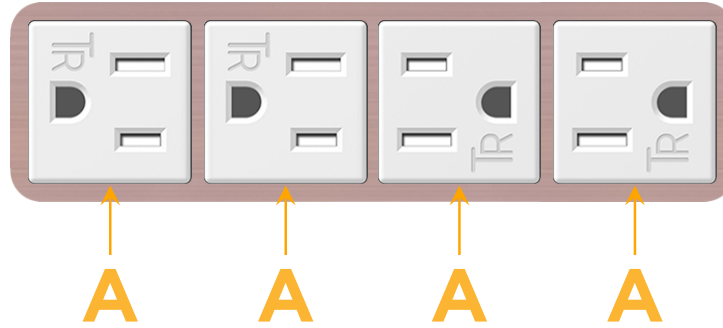

Bezel Finish: **CHAMPAGNE (ABS)**

Custom Finishes Available M-POWER-4TW-AAAA-CHAB

Features:

Module/Port Options:

- A** Tamper Resistant AC Receptacle
- E** USB-A & USB-C (20W)
- M** Double USB-A (Fast Charging Ports - 18W)
- H** HDMI
- 6** CAT 6
- 12** RJ 12
- X** Switched AC
- Y** 3-Way Switch (Low Voltage)
- V** USB-C (45W High Speed Charging Port)
- S** USB-C (25W High Speed Charging Port)
- R** Switched AC (Rocker Switch)
- D** Dimmer Switch

Plug:

Supplied with Low Profile Flat 45° Angle 120 VAC Plug

Optional Standard Straight 120 VAC Plug

Optional Straight 120 VAC Pass-through Plug

- CLEAN, COMPACT DESIGN
- STREAMLINED
- LOW PROFILE
- SIDE-EXITING CORDS
- PLUG & PLAY
- 6' AC CORD & PLUG (FLAT PLUG STANDARD)
- CUSTOMIZABLE CONFIGURATIONS AND FINISHES
- UL LISTED FOR MOUNTING IN FURNITURE
- 15A

M-POWER-4T

AC POWER & DATA CONNECTIVITY SOLUTION

M-POWER-4TW-AAAA-CHAB

Specs:

Modules/Ports:

- A Tamper Resistant AC Receptacle

Distributed by

Mormax Company, Inc.