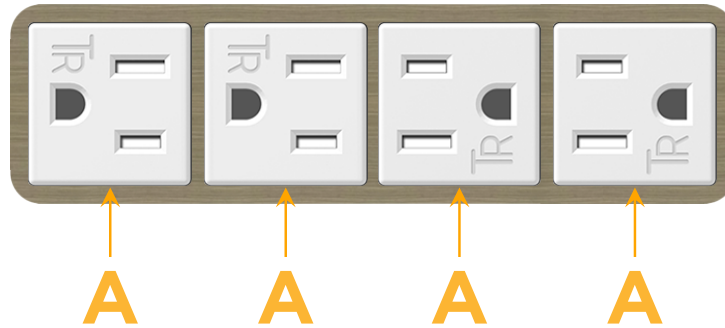

M-POWER-4T

AC POWER & DATA CONNECTIVITY SOLUTION

M-POWER-4TW-AAAA-BZ5AAB

Distributed by

Mormax Company, Inc.

8 Westchester Plaza

Elmsford, NY 10523

914-699-0101

sales@mormax.com

mormax.com

Metro Light & Power's line of power & data solutions offers sophisticated design elements combined with greater ease of installation. Streamlined and low-profile, enhanced by side-exiting cords, our outlets advance the industry with their cutting edge look and feel. We believe flexibility is key, and we provide a variety of mounting options, including the ability to mount in limited spaces. Our outlets are available in many finishes and configurations, in addition to a custom color and finish capability for our clients.

Bezel Finish: **ANTIQUED ARCHITECTURAL BRONZE (ABS)**

Custom Finishes Available M-POWER-4TW-AAAA-BZ5AAB

Features:

Module/Port Options:

- **A** Tamper Resistant AC Receptacle
- **E** USB-A & USB-C (20W)
- **M** Double USB-A (Fast Charging Ports - 18W)
- **H** HDMI
- **6** CAT 6
- **12** RJ 12
- **X** Switched AC
- **Y** 3-Way Switch (Low Voltage)
- **V** USB-C (45W High Speed Charging Port)
- **S** USB-C (25W High Speed Charging Port)
- **R** Switched AC (Rocker Switch)
- **D** Dimmer Switch

Plug:

Supplied with Low Profile Flat 45° Angle 120 VAC Plug

Optional Standard Straight 120 VAC Plug

Optional Straight 120 VAC Pass-through Plug

- CLEAN, COMPACT DESIGN
- STREAMLINED
- LOW PROFILE
- SIDE-EXITING CORDS
- PLUG & PLAY
- 6' AC CORD & PLUG (FLAT PLUG STANDARD)
- CUSTOMIZABLE CONFIGURATIONS AND FINISHES
- UL LISTED FOR MOUNTING IN FURNITURE
- 15A