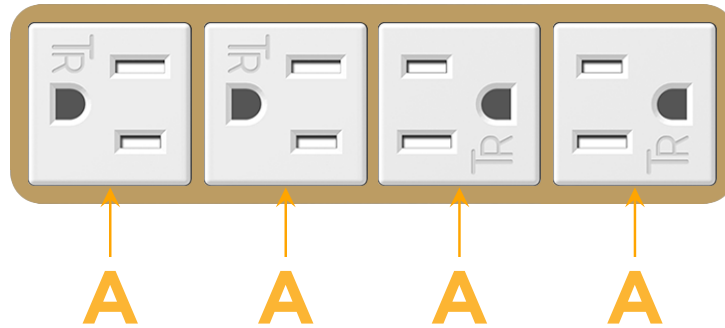

Bezel Finish: **BRASS (ABS)**

Custom Finishes Available M-POWER-4TW-AAAA-BRAB

Features:

Module/Port Options:

- A** Tamper Resistant AC Receptacle
- E** USB-A & USB-C (20W)
- M** Double USB-A (Fast Charging Ports - 18W)
- H** HDMI
- 6** CAT 6
- 12** RJ 12
- X** Switched AC
- Y** 3-Way Switch (Low Voltage)
- V** USB-C (45W High Speed Charging Port)
- S** USB-C (25W High Speed Charging Port)
- R** Switched AC (Rocker Switch)
- D** Dimmer Switch

Plug:

Supplied with Low Profile Flat 45° Angle 120 VAC Plug

Optional Standard Straight 120 VAC Plug

Optional Straight 120 VAC Pass-through Plug

- CLEAN, COMPACT DESIGN
- STREAMLINED
- LOW PROFILE
- SIDE-EXITING CORDS
- PLUG & PLAY
- 6' AC CORD & PLUG (FLAT PLUG STANDARD)
- CUSTOMIZABLE CONFIGURATIONS AND FINISHES
- UL LISTED FOR MOUNTING IN FURNITURE
- 15A

M-POWER-4T

AC POWER & DATA CONNECTIVITY SOLUTION

M-POWER-4TW-AAAA-BRAB

Specs:

Modules/Ports:

- A Tamper Resistant AC Receptacle

Distributed by

Mormax Company, Inc.