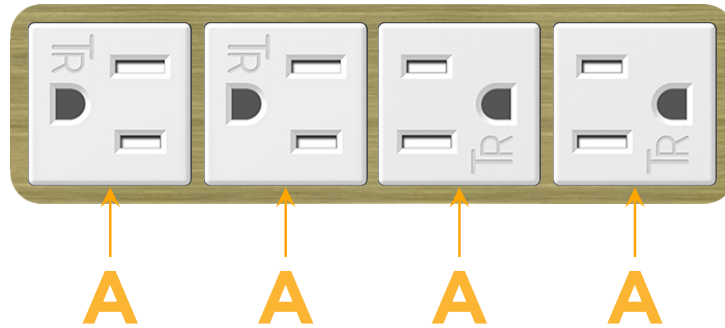

Bezel Finish: **BRASS ANTIQUED (ABS)**

Custom Finishes Available M-POWER-4TW-AAAA-BRAAB

Features:

Module/Port Options:

- A** Tamper Resistant AC Receptacle
- E** USB-A & USB-C (20W)
- M** Double USB-A (Fast Charging Ports - 18W)
- H** HDMI
- 6** CAT 6
- 12** RJ 12
- X** Switched AC
- Y** 3-Way Switch (Low Voltage)
- V** USB-C (45W High Speed Charging Port)
- S** USB-C (25W High Speed Charging Port)
- R** Switched AC (Rocker Switch)
- D** Dimmer Switch

Plug:

Supplied with Low Profile Flat 45° Angle 120 VAC Plug

Optional Standard Straight 120 VAC Plug

Optional Straight 120 VAC Pass-through Plug

- CLEAN, COMPACT DESIGN
- STREAMLINED
- LOW PROFILE
- SIDE-EXITING CORDS
- PLUG & PLAY
- 6' AC CORD & PLUG (FLAT PLUG STANDARD)
- CUSTOMIZABLE CONFIGURATIONS AND FINISHES
- UL LISTED FOR MOUNTING IN FURNITURE
- 15A

M-POWER-4T

AC POWER & DATA CONNECTIVITY SOLUTION

M-POWER-4TW-AAAA-BRAAB

Specs:

Modules/Ports:

- A Tamper Resistant AC Receptacle

Distributed by

Mormax Company, Inc.