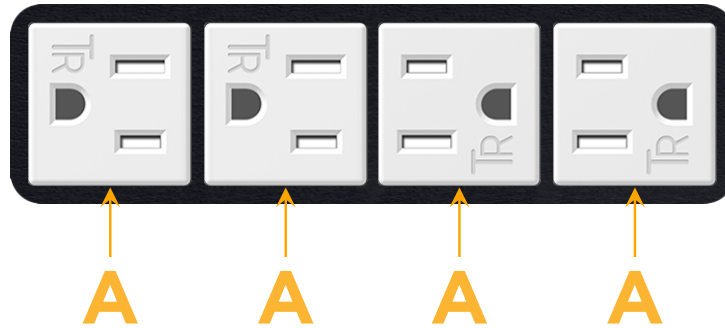

M-POWER-4T

AC POWER & DATA CONNECTIVITY SOLUTION

M-POWER-4TW-AAAA-BAB

Distributed by

Mormax Company, Inc.

8 Westchester Plaza

Elmsford, NY 10523

914-699-0101

sales@mormax.com

mormax.com

Metro Light & Power's line of power & data solutions offers sophisticated design elements combined with greater ease of installation. Streamlined and low-profile, enhanced by side-exiting cords, our outlets advance the industry with their cutting edge look and feel. We believe flexibility is key, and we provide a variety of mounting options, including the ability to mount in limited spaces. Our outlets are available in many finishes and configurations, in addition to a custom color and finish capability for our clients.

Bezel Finish: **BLACK (ABS)**

Custom Finishes Available M-POWER-4TW-AAAA-BAB

Features:

Module/Port Options:

- **A** Tamper Resistant AC Receptacle
- **E** USB-A & USB-C (20W)
- **M** Double USB-A (Fast Charging Ports - 18W)
- **H** HDMI
- **6** CAT 6
- **12** RJ 12
- **X** Switched AC
- **Y** 3-Way Switch (Low Voltage)
- **V** USB-C (45W High Speed Charging Port)
- **S** USB-C (25W High Speed Charging Port)
- **R** Switched AC (Rocker Switch)
- **D** Dimmer Switch

Plug:

Supplied with Low Profile Flat 45° Angle 120 VAC Plug

Optional Standard Straight 120 VAC Plug

Optional Straight 120 VAC Pass-through Plug

- CLEAN, COMPACT DESIGN
- STREAMLINED
- LOW PROFILE
- SIDE-EXITING CORDS
- PLUG & PLAY
- 6' AC CORD & PLUG (FLAT PLUG STANDARD)
- CUSTOMIZABLE CONFIGURATIONS AND FINISHES
- UL LISTED FOR MOUNTING IN FURNITURE
- 15A