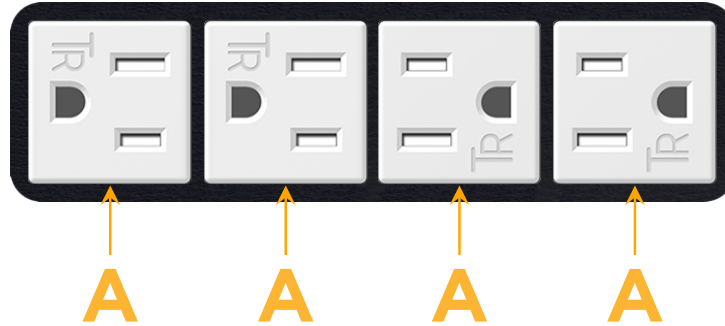

M-POWER-4T

AC POWER & DATA CONNECTIVITY SOLUTION

M-POWER-4TW-AAAA-B2AB

Distributed by

Mormax Company, Inc.

8 Westchester Plaza

Elmsford, NY 10523

914-699-0101

sales@mormax.com

mormax.com

Metro Light & Power's line of power & data solutions offers sophisticated design elements combined with greater ease of installation. Streamlined and low-profile, enhanced by side-exiting cords, our outlets advance the industry with their cutting edge look and feel. We believe flexibility is key, and we provide a variety of mounting options, including the ability to mount in limited spaces. Our outlets are available in many finishes and configurations, in addition to a custom color and finish capability for our clients.

Bezel Finish: **SATIN BLACK (ABS)**

Custom Finishes Available M-POWER-4TW-AAAA-B2AB

Features:

Module/Port Options:

- **A** Tamper Resistant AC Receptacle
- **E** USB-A & USB-C (20W)
- **M** Double USB-A (Fast Charging Ports - 18W)
- **H** HDMI
- **6** CAT 6
- **12** RJ 12
- **X** Switched AC
- **Y** 3-Way Switch (Low Voltage)
- **V** USB-C (45W High Speed Charging Port)
- **S** USB-C (25W High Speed Charging Port)
- **R** Switched AC (Rocker Switch)
- **D** Dimmer Switch

Plug:

Supplied with Low Profile Flat 45° Angle 120 VAC Plug

Optional Standard Straight 120 VAC Plug

Optional Straight 120 VAC Pass-through Plug

- CLEAN, COMPACT DESIGN
- STREAMLINED
- LOW PROFILE
- SIDE-EXITING CORDS
- PLUG & PLAY
- 6' AC CORD & PLUG (FLAT PLUG STANDARD)
- CUSTOMIZABLE CONFIGURATIONS AND FINISHES
- UL LISTED FOR MOUNTING IN FURNITURE
- 15A