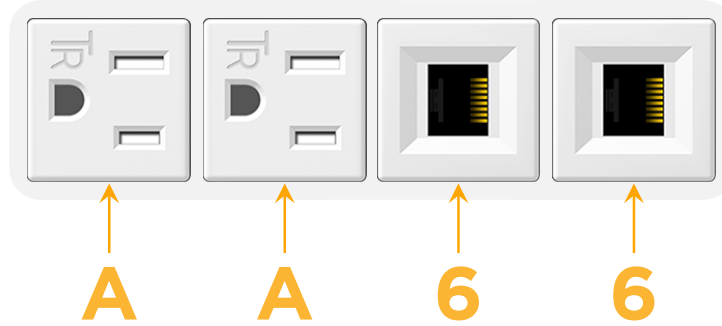

sales@mormax.com

mormax.com

Metro Light & Power's line of power & data solutions offers sophisticated design elements combined with greater ease of installation. Streamlined and low-profile, enhanced by side-exiting cords, our outlets advance the industry with their cutting edge look and feel. We believe flexibility is key, and we provide a variety of mounting options, including the ability to mount in limited spaces. Our outlets are available in many finishes and configurations, in addition to a custom color and finish capability for our clients.

Bezel Finish: **WHITE (ABS)**

Custom Finishes Available M-POWER-4TW-AA66-WAB

Features:

Module/Port Options:

- A** Tamper Resistant AC Receptacle
- E** USB-A & USB-C (20W)
- M** Double USB-A (Fast Charging Ports - 18W)
- H** HDMI
- 6** CAT 6
- 12** RJ 12
- X** Switched AC
- Y** 3-Way Switch (Low Voltage)
- V** USB-C (45W High Speed Charging Port)
- S** USB-C (25W High Speed Charging Port)
- R** Switched AC (Rocker Switch)
- D** Dimmer Switch

Plug:

Supplied with Low Profile Flat 45° Angle 120 VAC Plug

Optional Standard Straight 120 VAC Plug

Optional Straight 120 VAC Pass-through Plug

- CLEAN, COMPACT DESIGN
- STREAMLINED
- LOW PROFILE
- SIDE-EXITING CORDS
- PLUG & PLAY
- 6' AC CORD & PLUG (FLAT PLUG STANDARD)
- CUSTOMIZABLE CONFIGURATIONS AND FINISHES
- UL LISTED FOR MOUNTING IN FURNITURE
- 15A