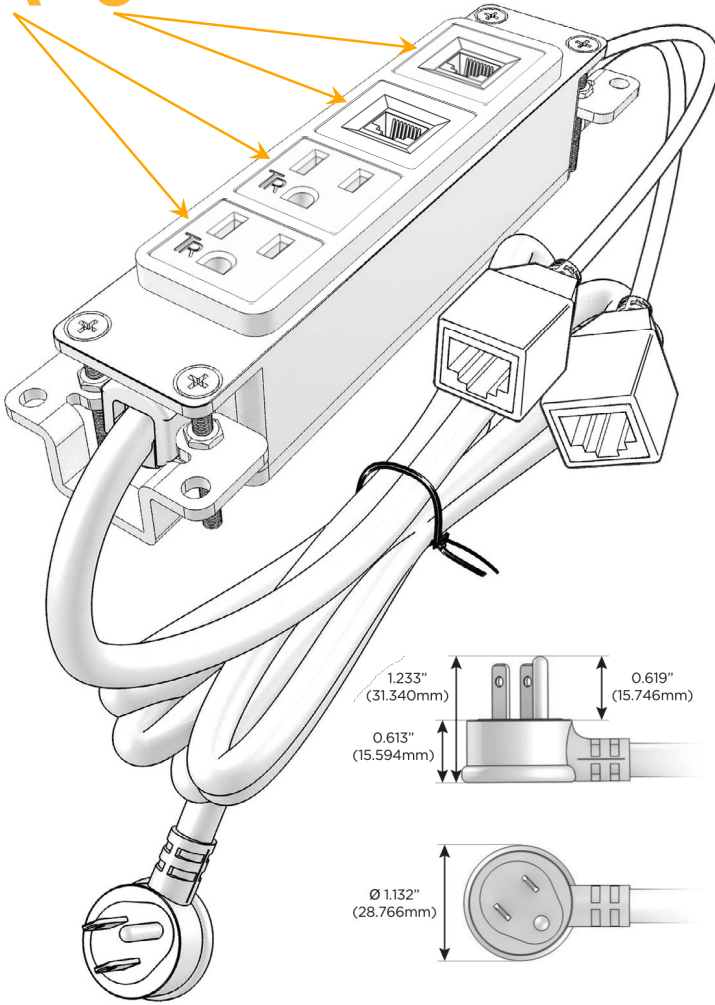

M-POWER-4T

AC POWER & DATA CONNECTIVITY SOLUTION

M-POWER-4TW-AA66-WAB

Specs:

Modules/Ports:

- **A** Tamper Resistant AC Receptacle
- **6** CAT 6

Distributed by

Mormax Company, Inc.

8 Westchester Plaza

Elmsford, NY 10523

914-699-0101

sales@mormax.com

mormax.com

A 6