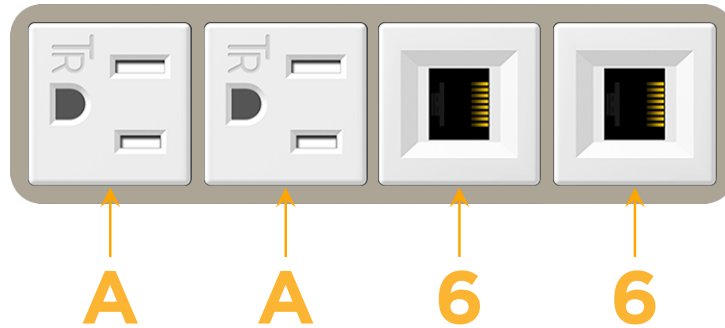

sales@mormax.com

mormax.com

Metro Light & Power's line of power & data solutions offers sophisticated design elements combined with greater ease of installation. Streamlined and low-profile, enhanced by side-exiting cords, our outlets advance the industry with their cutting edge look and feel. We believe flexibility is key, and we provide a variety of mounting options, including the ability to mount in limited spaces. Our outlets are available in many finishes and configurations, in addition to a custom color and finish capability for our clients.

Bezel Finish: **SATIN NICKEL (ABS)**

Custom Finishes Available M-POWER-4TW-AA66-SAB

Features:

Module/Port Options:

- A** Tamper Resistant AC Receptacle
- E** USB-A & USB-C (20W)
- M** Double USB-A (Fast Charging Ports - 18W)
- H** HDMI
- 6** CAT 6
- 12** RJ 12
- X** Switched AC
- Y** 3-Way Switch (Low Voltage)
- V** USB-C (45W High Speed Charging Port)
- S** USB-C (25W High Speed Charging Port)
- R** Switched AC (Rocker Switch)
- D** Dimmer Switch

Plug:

Supplied with Low Profile Flat 45° Angle 120 VAC Plug

Optional Standard Straight 120 VAC Plug

Optional Straight 120 VAC Pass-through Plug

- CLEAN, COMPACT DESIGN
- STREAMLINED
- LOW PROFILE
- SIDE-EXITING CORDS
- PLUG & PLAY
- 6' AC CORD & PLUG (FLAT PLUG STANDARD)
- CUSTOMIZABLE CONFIGURATIONS AND FINISHES
- UL LISTED FOR MOUNTING IN FURNITURE
- 15A