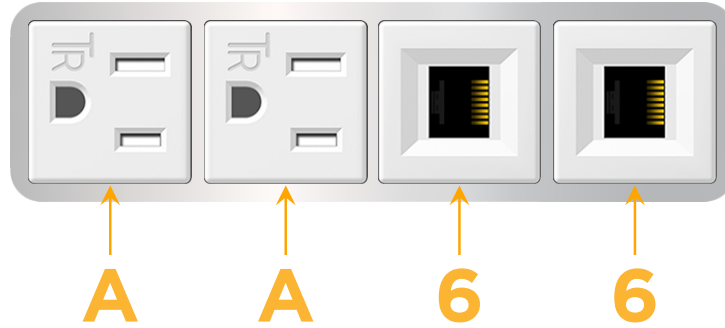

sales@mormax.com

mormax.com

Metro Light & Power's line of power & data solutions offers sophisticated design elements combined with greater ease of installation. Streamlined and low-profile, enhanced by side-exiting cords, our outlets advance the industry with their cutting edge look and feel. We believe flexibility is key, and we provide a variety of mounting options, including the ability to mount in limited spaces. Our outlets are available in many finishes and configurations, in addition to a custom color and finish capability for our clients.

Bezel Finish: **CHROME (ABS)**

Custom Finishes Available M-POWER-4TW-AA66-CRAB

Features:

Module/Port Options:

- A** Tamper Resistant AC Receptacle
- E** USB-A & USB-C (20W)
- M** Double USB-A (Fast Charging Ports - 18W)
- H** HDMI
- 6** CAT 6
- 12** RJ 12
- X** Switched AC
- Y** 3-Way Switch (Low Voltage)
- V** USB-C (45W High Speed Charging Port)
- S** USB-C (25W High Speed Charging Port)
- R** Switched AC (Rocker Switch)
- D** Dimmer Switch

Plug:

Supplied with Low Profile Flat 45° Angle 120 VAC Plug

Optional Standard Straight 120 VAC Plug

Optional Straight 120 VAC Pass-through Plug

- CLEAN, COMPACT DESIGN
- STREAMLINED
- LOW PROFILE
- SIDE-EXITING CORDS
- PLUG & PLAY
- 6' AC CORD & PLUG (FLAT PLUG STANDARD)
- CUSTOMIZABLE CONFIGURATIONS AND FINISHES
- UL LISTED FOR MOUNTING IN FURNITURE
- 15A

M-POWER-4T

AC POWER & DATA CONNECTIVITY SOLUTION

M-POWER-4TW-AA66-CRAB

Specs:

Modules/Ports:

- A Tamper Resistant AC Receptacle
- 6 CAT 6

Distributed by

Mormax Company, Inc.