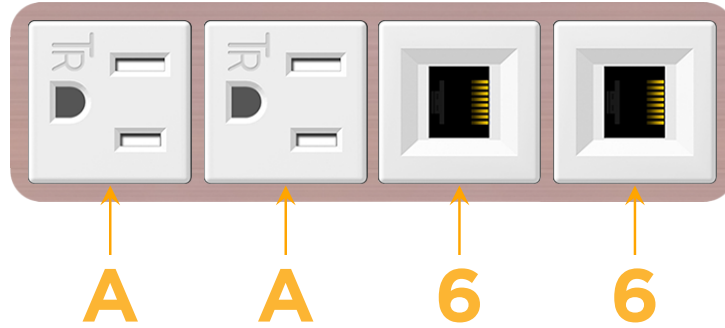

sales@mormax.com

mormax.com

Metro Light & Power's line of power & data solutions offers sophisticated design elements combined with greater ease of installation. Streamlined and low-profile, enhanced by side-exiting cords, our outlets advance the industry with their cutting edge look and feel. We believe flexibility is key, and we provide a variety of mounting options, including the ability to mount in limited spaces. Our outlets are available in many finishes and configurations, in addition to a custom color and finish capability for our clients.

Bezel Finish: **CHAMPAGNE (ABS)**

Custom Finishes Available M-POWER-4TW-AA66-CHAB

Features:

Module/Port Options:

- A** Tamper Resistant AC Receptacle
- E** USB-A & USB-C (20W)
- M** Double USB-A (Fast Charging Ports - 18W)
- H** HDMI
- 6** CAT 6
- 12** RJ 12
- X** Switched AC
- Y** 3-Way Switch (Low Voltage)
- V** USB-C (45W High Speed Charging Port)
- S** USB-C (25W High Speed Charging Port)
- R** Switched AC (Rocker Switch)
- D** Dimmer Switch

Plug:

Supplied with Low Profile Flat 45° Angle 120 VAC Plug

Optional Standard Straight 120 VAC Plug

Optional Straight 120 VAC Pass-through Plug

- CLEAN, COMPACT DESIGN
- STREAMLINED
- LOW PROFILE
- SIDE-EXITING CORDS
- PLUG & PLAY
- 6' AC CORD & PLUG (FLAT PLUG STANDARD)
- CUSTOMIZABLE CONFIGURATIONS AND FINISHES
- UL LISTED FOR MOUNTING IN FURNITURE
- 15A

M-POWER-4T

AC POWER & DATA CONNECTIVITY SOLUTION

M-POWER-4TW-AA66-CHAB

Specs:

Modules/Ports:

- A** Tamper Resistant AC Receptacle
- 6** CAT 6

Distributed by

Mormax Company, Inc.