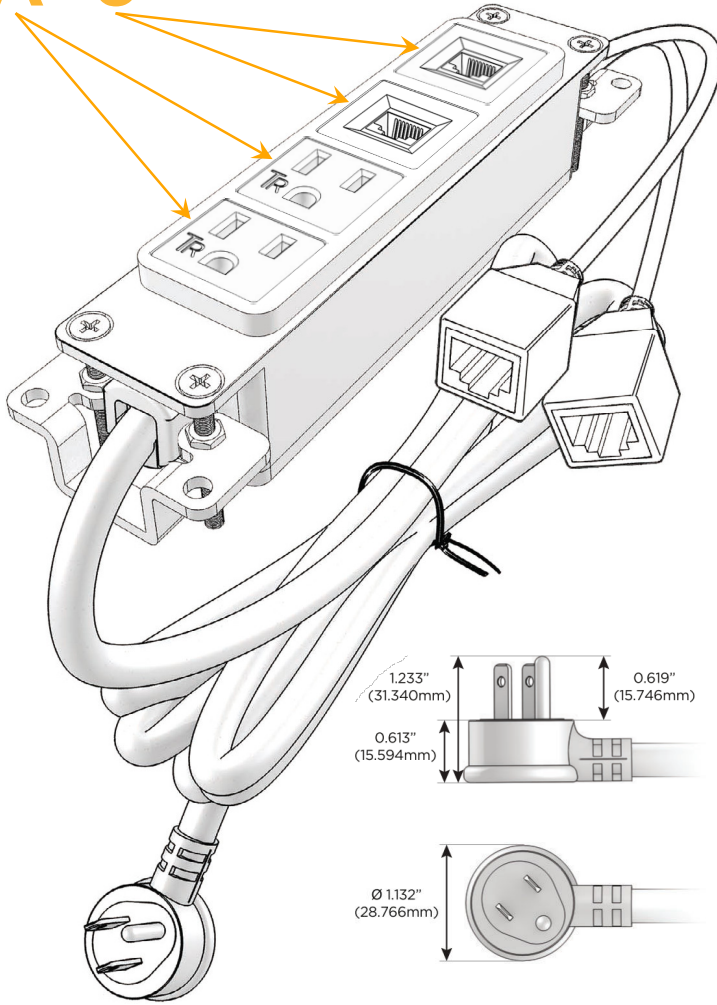

M-POWER-4T

AC POWER & DATA CONNECTIVITY SOLUTION

M-POWER-4TW-AA66-BZAB

Specs:

Modules/Ports:

- **A** Tamper Resistant AC Receptacle
- **6** CAT 6

Distributed by

Mormax Company, Inc.

8 Westchester Plaza

Elmsford, NY 10523

914-699-0101

sales@mormax.com

mormax.com

A 6