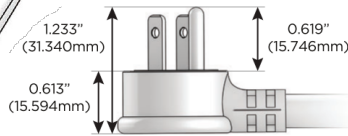

Mormax Company, Inc.

8 Westchester Plaza

Elmsford, NY 10523

914-699-0101

sales@mormax.com

mormax.com

A 6