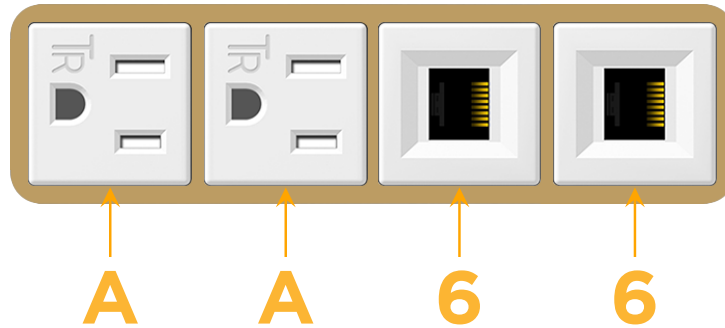

M-POWER-4T

AC POWER & DATA CONNECTIVITY SOLUTION

M-POWER-4TW-AA66-BZAB

Distributed by

Mormax Company, Inc.

8 Westchester Plaza

Elmsford, NY 10523

914-699-0101

sales@mormax.com

mormax.com

Metro Light & Power's line of power & data solutions offers sophisticated design elements combined with greater ease of installation. Streamlined and low-profile, enhanced by side-exiting cords, our outlets advance the industry with their cutting edge look and feel. We believe flexibility is key, and we provide a variety of mounting options, including the ability to mount in limited spaces. Our outlets are available in many finishes and configurations, in addition to a custom color and finish capability for our clients.

Bezel Finish: **STANDARD BRONZE (ABS)**

Custom Finishes Available M-POWER-4TW-AA66-BZAB

Features:

Module/Port Options:

- **A** Tamper Resistant AC Receptacle
- **E** USB-A & USB-C (20W)
- **M** Double USB-A (Fast Charging Ports - 18W)
- **H** HDMI
- **6** CAT 6
- **12** RJ 12
- **X** Switched AC
- **Y** 3-Way Switch (Low Voltage)
- **V** USB-C (45W High Speed Charging Port)
- **S** USB-C (25W High Speed Charging Port)
- **R** Switched AC (Rocker Switch)
- **D** Dimmer Switch

Plug:

Supplied with Low Profile Flat 45° Angle 120 VAC Plug

Optional Standard Straight 120 VAC Plug

Optional Straight 120 VAC Pass-through Plug

- CLEAN, COMPACT DESIGN
- STREAMLINED
- LOW PROFILE
- SIDE-EXITING CORDS
- PLUG & PLAY
- 6' AC CORD & PLUG (FLAT PLUG STANDARD)
- CUSTOMIZABLE CONFIGURATIONS AND FINISHES
- UL LISTED FOR MOUNTING IN FURNITURE
- 15A