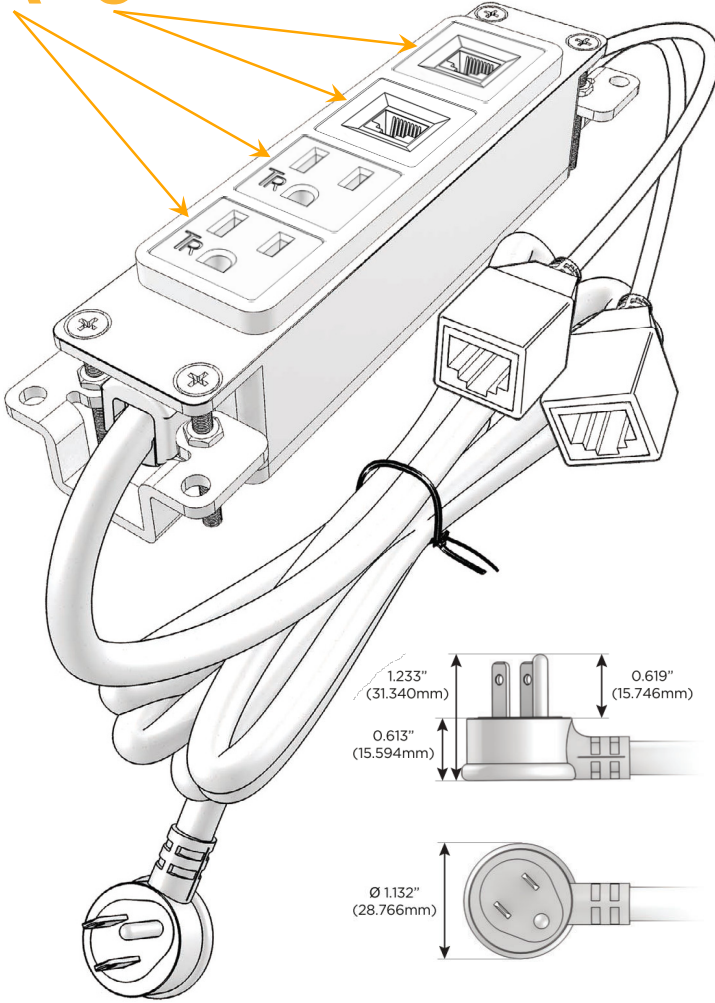

M-POWER-4T

AC POWER & DATA CONNECTIVITY SOLUTION

M-POWER-4TW-AA66-BRAB

Specs:

Modules/Ports:

- **A** Tamper Resistant AC Receptacle
- **6** CAT 6

Distributed by

Mormax Company, Inc.

8 Westchester Plaza

Elmsford, NY 10523

914-699-0101

sales@mormax.com

mormax.com

A 6