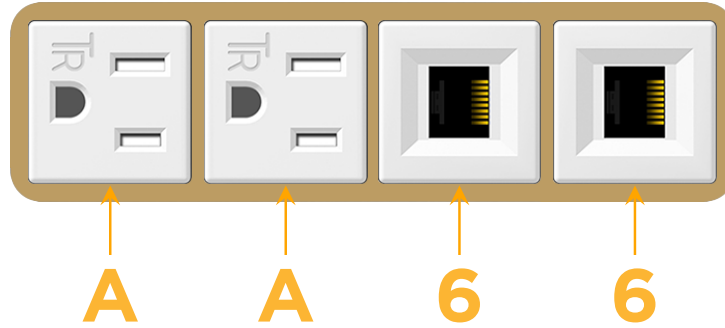

sales@mormax.com

mormax.com

Metro Light & Power's line of power & data solutions offers sophisticated design elements combined with greater ease of installation. Streamlined and low-profile, enhanced by side-exiting cords, our outlets advance the industry with their cutting edge look and feel. We believe flexibility is key, and we provide a variety of mounting options, including the ability to mount in limited spaces. Our outlets are available in many finishes and configurations, in addition to a custom color and finish capability for our clients.

Bezel Finish: **BRASS (ABS)**

Custom Finishes Available M-POWER-4TW-AA66-BRAB

Features:

Module/Port Options:

- A** Tamper Resistant AC Receptacle
- E** USB-A & USB-C (20W)
- M** Double USB-A (Fast Charging Ports - 18W)
- H** HDMI
- 6** CAT 6
- 12** RJ 12
- X** Switched AC
- Y** 3-Way Switch (Low Voltage)
- V** USB-C (45W High Speed Charging Port)
- S** USB-C (25W High Speed Charging Port)
- R** Switched AC (Rocker Switch)
- D** Dimmer Switch

Plug:

Supplied with Low Profile Flat 45° Angle 120 VAC Plug

Optional Standard Straight 120 VAC Plug

Optional Straight 120 VAC Pass-through Plug

- CLEAN, COMPACT DESIGN
- STREAMLINED
- LOW PROFILE
- SIDE-EXITING CORDS
- PLUG & PLAY
- 6' AC CORD & PLUG (FLAT PLUG STANDARD)
- CUSTOMIZABLE CONFIGURATIONS AND FINISHES
- UL LISTED FOR MOUNTING IN FURNITURE
- 15A

M-POWER-4T

AC POWER & DATA CONNECTIVITY SOLUTION

M-POWER-4TW-AA66-BRAB

Specs:

Modules/Ports:

- A** Tamper Resistant AC Receptacle
- 6** CAT 6

Distributed by

Mormax Company, Inc.