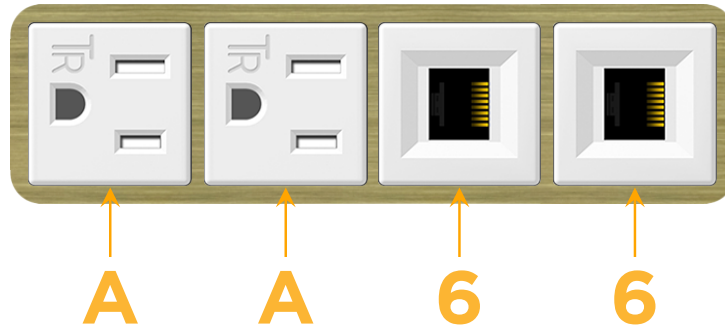

Bezel Finish: **BRASS ANTIQUED (ABS)**

Custom Finishes Available M-POWER-4TW-AA66-BRAAB

Features:

Module/Port Options:

- A** Tamper Resistant AC Receptacle
- E** USB-A & USB-C (20W)
- M** Double USB-A (Fast Charging Ports - 18W)
- H** HDMI
- 6** CAT 6
- 12** RJ 12
- X** Switched AC
- Y** 3-Way Switch (Low Voltage)
- V** USB-C (45W High Speed Charging Port)
- S** USB-C (25W High Speed Charging Port)
- R** Switched AC (Rocker Switch)
- D** Dimmer Switch

Plug:

Supplied with Low Profile Flat 45° Angle 120 VAC Plug

Optional Standard Straight 120 VAC Plug

Optional Straight 120 VAC Pass-through Plug

- CLEAN, COMPACT DESIGN
- STREAMLINED
- LOW PROFILE
- SIDE-EXITING CORDS
- PLUG & PLAY
- 6' AC CORD & PLUG (FLAT PLUG STANDARD)
- CUSTOMIZABLE CONFIGURATIONS AND FINISHES
- UL LISTED FOR MOUNTING IN FURNITURE
- 15A

M-POWER-4T

AC POWER & DATA CONNECTIVITY SOLUTION

M-POWER-4TW-AA66-BRAAB

Specs:

Modules/Ports:

- A** Tamper Resistant AC Receptacle
- 6** CAT 6

Distributed by

Mormax Company, Inc.